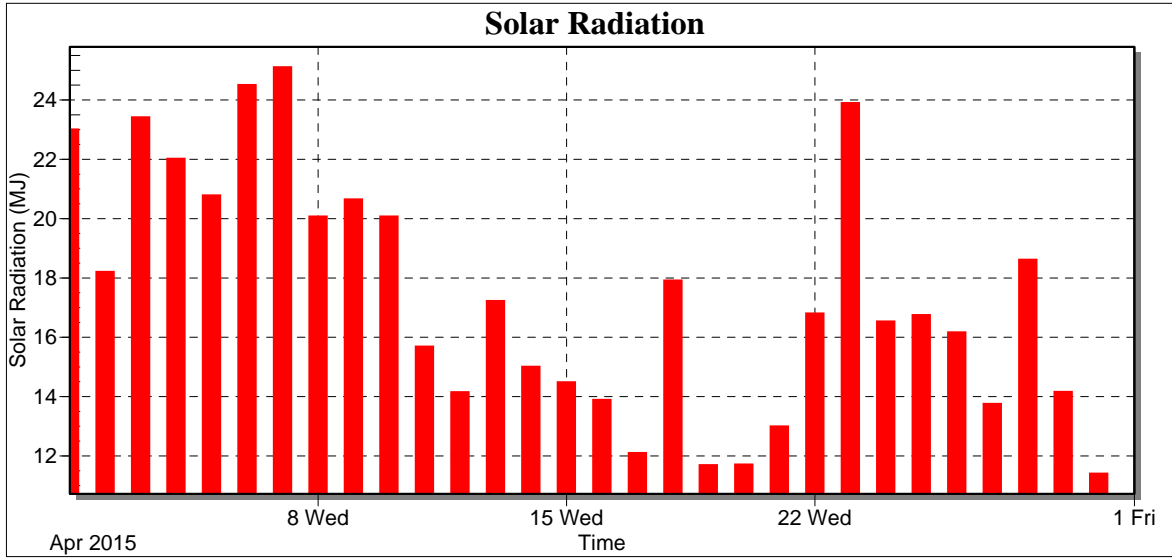

Weather Station: WH_500_Series

Location: villa lucre
Report Type: 1 Month
Created: Sunday, May 31, 2015 3:40 AM
Report Period: April 2015

Weather Station: WH_500_Series

Location: villa lucre

Report Type: 1 Month

Created: Sunday, May 31, 2015 3:40 AM

Report Period: April 2015

Date	Total Solar Radiation (MJ)
4/1/2015	23.01
4/2/2015	18.21
4/3/2015	23.42
4/4/2015	22.02
4/5/2015	20.79
4/6/2015	24.51
4/7/2015	25.11
4/8/2015	20.07
4/9/2015	20.65
4/10/2015	20.08
4/11/2015	15.69
4/12/2015	14.15
4/13/2015	17.23
4/14/2015	15.01
4/15/2015	14.48
4/16/2015	13.89
4/17/2015	12.10
4/18/2015	17.92
4/19/2015	11.69
4/20/2015	11.72
4/21/2015	13.00
4/22/2015	16.81
4/23/2015	23.90
4/24/2015	16.53
4/25/2015	16.75
4/26/2015	16.17
4/27/2015	13.76
4/28/2015	18.62
4/29/2015	14.16
4/30/2015	11.41
Low	11.41
High	25.11
Average	17.43
Std Dev	4.06
Total	522.86