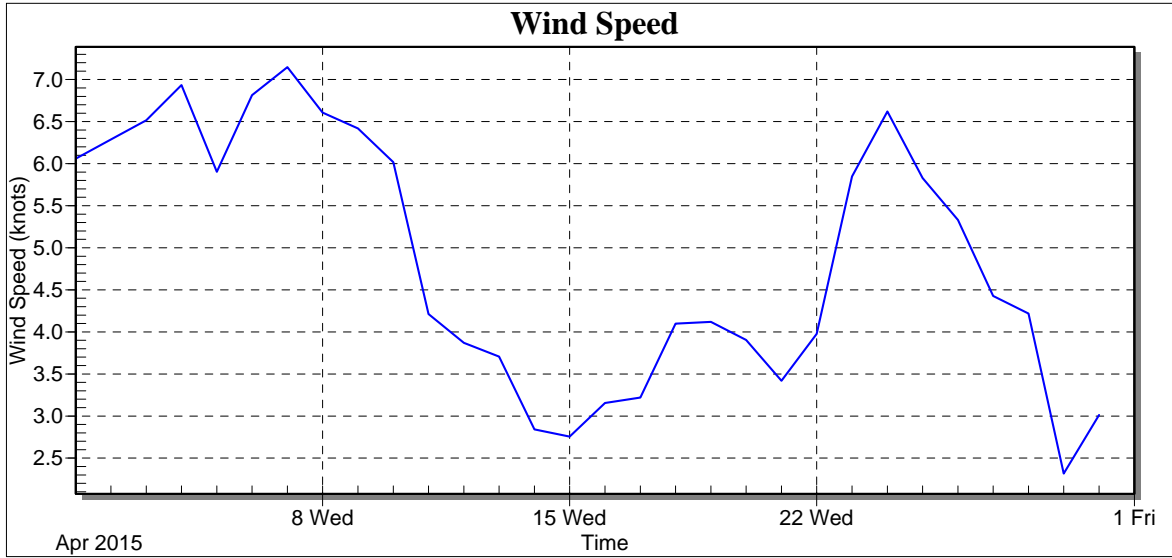

Weather Station: WH_500_Series

Location: villa lucre

Report Type: 1 Month

Created: Sunday, May 31, 2015 3:40 AM

Report Period: April 2015

Date	Rain Fall (mm)
4/1/2015	0.00
4/2/2015	0.00
4/3/2015	0.00
4/4/2015	0.00
4/5/2015	0.00
4/6/2015	0.00
4/7/2015	0.00
4/8/2015	0.00
4/9/2015	0.00
4/10/2015	0.00
4/11/2015	0.02
4/12/2015	13.24
4/13/2015	4.44
4/14/2015	0.55
4/15/2015	0.00
4/16/2015	1.50
4/17/2015	26.48
4/18/2015	6.74
4/19/2015	0.01
4/20/2015	14.94
4/21/2015	2.05
4/22/2015	0.00
4/23/2015	0.00
4/24/2015	0.00
4/25/2015	0.00
4/26/2015	1.18
4/27/2015	0.00
4/28/2015	0.00
4/29/2015	6.37
4/30/2015	0.07
Low	0.00
High	26.48
Average	2.59
Std Dev	5.81
Total	77.59

Weather Station: WH_500_Series

Location: villa lucre
Report Type: 1 Month
Created: Sunday, May 31, 2015 3:40 AM
Report Period: April 2015