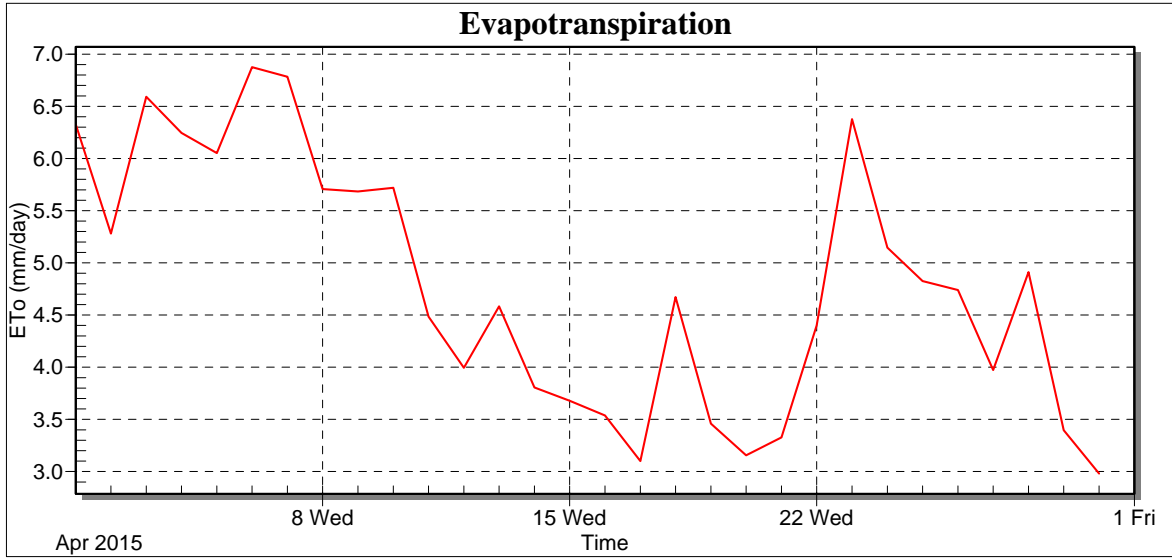

Weather Station: WH_500_Series

Location: villa lucre
Report Type: 1 Month
Created: Sunday, May 31, 2015 3:40 AM
Report Period: April 2015

Weather Station: WH_500_Series

Location: villa lucre

Report Type: 1 Month

Created: Sunday, May 31, 2015 3:40 AM

Report Period: April 2015

Date	Daily ETo (mm/day)	Rain Fall (mm)
4/1/2015	6.33	0.00
4/2/2015	5.28	0.00
4/3/2015	6.59	0.00
4/4/2015	6.25	0.00
4/5/2015	6.05	0.00
4/6/2015	6.88	0.00
4/7/2015	6.78	0.00
4/8/2015	5.71	0.00
4/9/2015	5.68	0.00
4/10/2015	5.72	0.00
4/11/2015	4.48	0.02
4/12/2015	3.99	13.24
4/13/2015	4.58	4.44
4/14/2015	3.81	0.55
4/15/2015	3.68	0.00
4/16/2015	3.54	1.50
4/17/2015	3.10	26.48
4/18/2015	4.67	6.74
4/19/2015	3.46	0.01
4/20/2015	3.15	14.94
4/21/2015	3.33	2.05
4/22/2015	4.40	0.00
4/23/2015	6.38	0.00
4/24/2015	5.15	0.00
4/25/2015	4.83	0.00
4/26/2015	4.74	1.18
4/27/2015	3.97	0.00
4/28/2015	4.91	0.00
4/29/2015	3.40	6.37
4/30/2015	2.98	0.07
Low	2.98	0.00
High	6.88	26.48
Average	4.79	2.59
Std Dev	1.20	5.81
Total	143.82	77.59