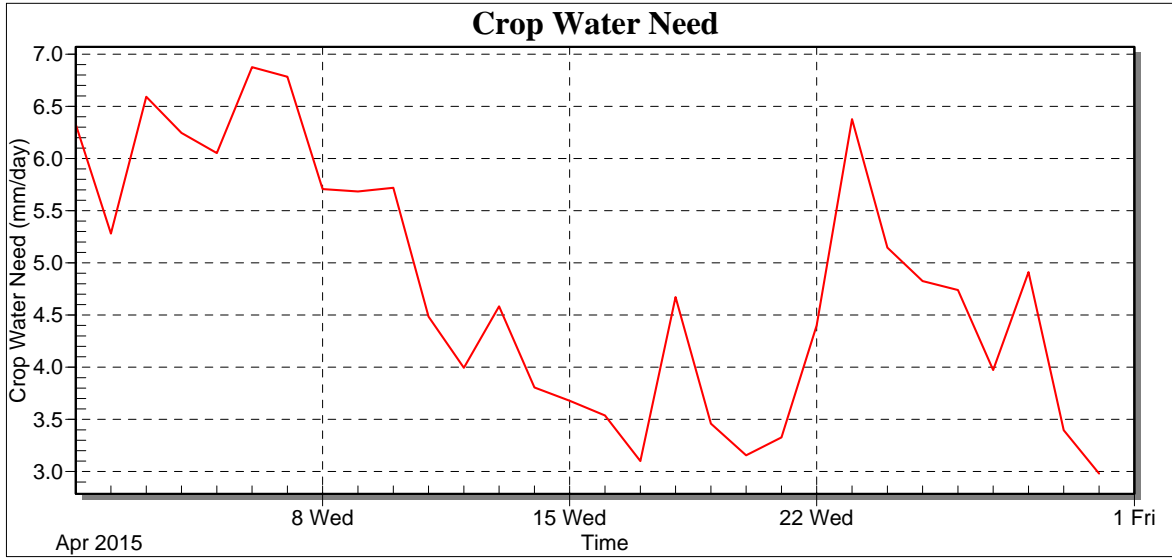

Weather Station: WH_500_Series

Location: villa lucre

Report Type: 1 Month

Created: Sunday, May 31, 2015 3:40 AM

Report Period: April 2015

Date	Daily ETo (mm/day)	Rain Fall (mm)
4/1/2015	6.33	0.00
4/2/2015	5.28	0.00
4/3/2015	6.59	0.00
4/4/2015	6.25	0.00
4/5/2015	6.05	0.00
4/6/2015	6.88	0.00
4/7/2015	6.78	0.00
4/8/2015	5.71	0.00
4/9/2015	5.68	0.00
4/10/2015	5.72	0.00
4/11/2015	4.48	0.02
4/12/2015	3.99	13.24
4/13/2015	4.58	4.44
4/14/2015	3.81	0.55
4/15/2015	3.68	0.00
4/16/2015	3.54	1.50
4/17/2015	3.10	26.48
4/18/2015	4.67	6.74
4/19/2015	3.46	0.01
4/20/2015	3.15	14.94
4/21/2015	3.33	2.05
4/22/2015	4.40	0.00
4/23/2015	6.38	0.00
4/24/2015	5.15	0.00
4/25/2015	4.83	0.00
4/26/2015	4.74	1.18
4/27/2015	3.97	0.00
4/28/2015	4.91	0.00
4/29/2015	3.40	6.37
4/30/2015	2.98	0.07
Low	2.98	0.00
High	6.88	26.48
Average	4.79	2.59
Std Dev	1.20	5.81
Total	143.82	77.59

Weather Station: WH_500_Series

Location: villa lucre
Report Type: 1 Month
Created: Sunday, May 31, 2015 3:40 AM
Report Period: April 2015