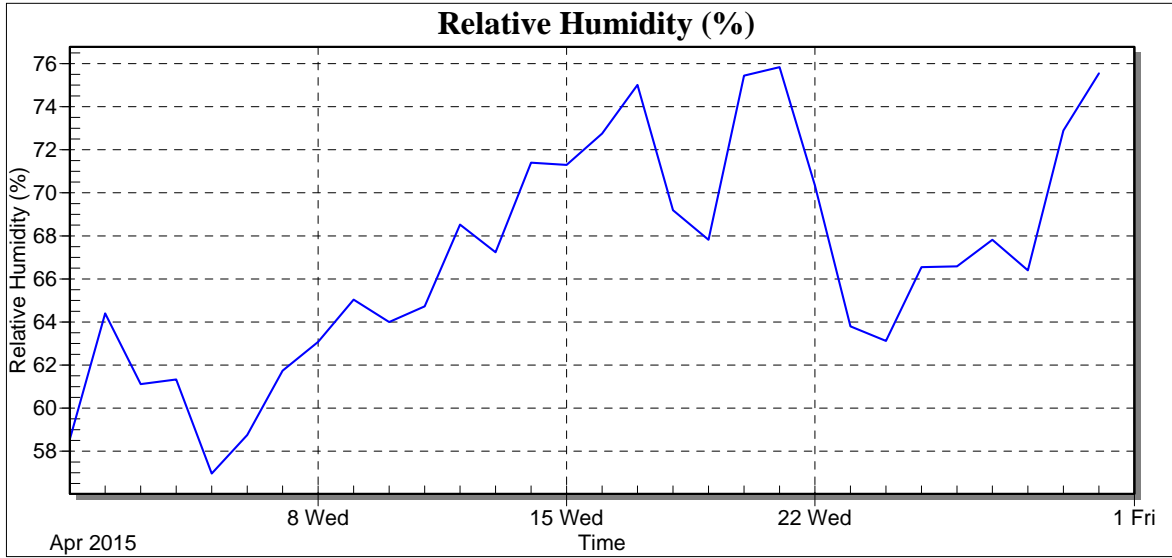

Weather Station: WH_500_Series

Location: villa lucre
Report Type: 1 Month
Created: Sunday, May 31, 2015 3:40 AM
Report Period: April 2015

Weather Station: WH_500_Series

Location: villa lucre

Report Type: 1 Month

Created: Sunday, May 31, 2015 3:40 AM

Report Period: April 2015

Date	RH Avg (%)
4/1/2015	58.56
4/2/2015	64.40
4/3/2015	61.12
4/4/2015	61.33
4/5/2015	56.97
4/6/2015	58.75
4/7/2015	61.74
4/8/2015	63.08
4/9/2015	65.04
4/10/2015	64.00
4/11/2015	64.73
4/12/2015	68.52
4/13/2015	67.24
4/14/2015	71.40
4/15/2015	71.30
4/16/2015	72.76
4/17/2015	75.01
4/18/2015	69.20
4/19/2015	67.82
4/20/2015	75.44
4/21/2015	75.84
4/22/2015	70.34
4/23/2015	63.80
4/24/2015	63.13
4/25/2015	66.54
4/26/2015	66.58
4/27/2015	67.82
4/28/2015	66.40
4/29/2015	72.89
4/30/2015	75.55
Low	56.97
High	75.84
Average	66.91
Std Dev	5.20