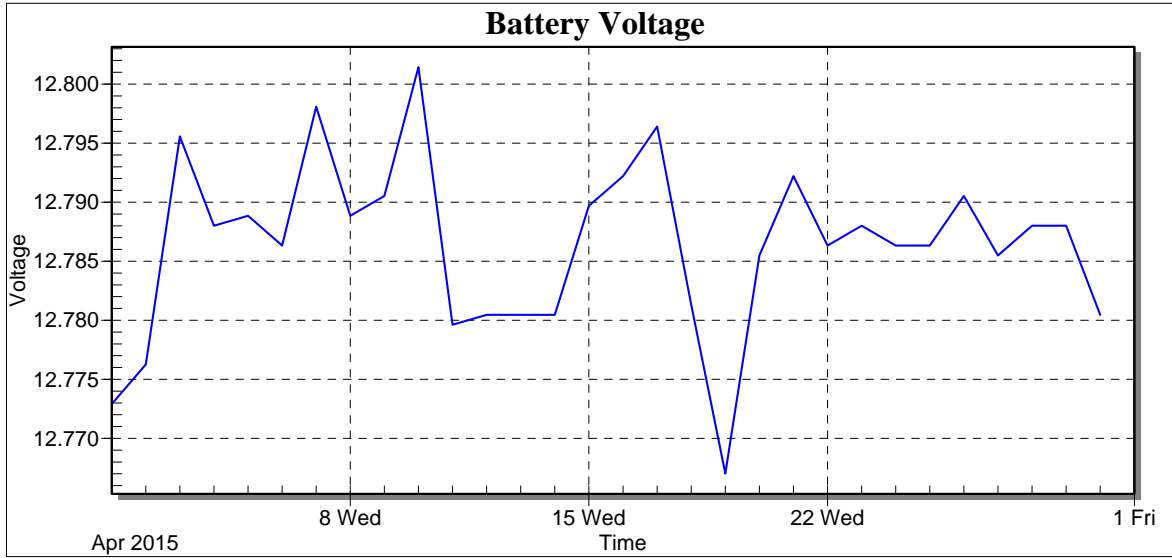

Weather Station: WH_500_Series

Location: villa lucre

Report Type: 1 Month

Created: Sunday, May 31, 2015 3:40 AM

Report Period: April 2015

Weather Station: WH_500_Series

Location: villa lucre

Report Type: 1 Month

Created: Sunday, May 31, 2015 3:40 AM

Report Period: April 2015

Date	Batt Volt Min
4/1/2015	12.77
4/2/2015	12.78
4/3/2015	12.80
4/4/2015	12.79
4/5/2015	12.79
4/6/2015	12.79
4/7/2015	12.80
4/8/2015	12.79
4/9/2015	12.79
4/10/2015	12.80
4/11/2015	12.78
4/12/2015	12.78
4/13/2015	12.78
4/14/2015	12.78
4/15/2015	12.79
4/16/2015	12.79
4/17/2015	12.80
4/18/2015	12.78
4/19/2015	12.77
4/20/2015	12.79
4/21/2015	12.79
4/22/2015	12.79
4/23/2015	12.79
4/24/2015	12.79
4/25/2015	12.79
4/26/2015	12.79
4/27/2015	12.79
4/28/2015	12.79
4/29/2015	12.79
4/30/2015	12.78
Low	12.77
High	12.80
Average	12.79
Std Dev	0.01