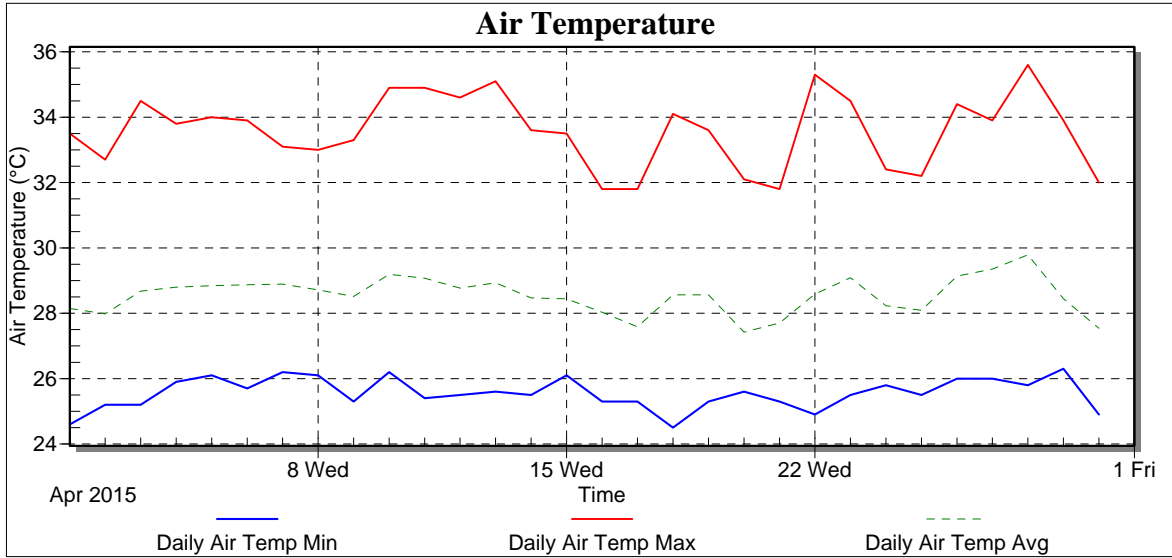

Weather Station: WH_500_Series

Location: villa lucre
Report Type: 1 Month
Created: Sunday, May 31, 2015 3:40 AM
Report Period: April 2015

Weather Station: WH_500_Series

Location: villa lucre

Report Type: 1 Month

Created: Sunday, May 31, 2015 3:40 AM

Report Period: April 2015

Date	Air Temp Min (°C)	Air Temp Max (°C)	Air Temp Avg (°C)
4/1/2015	24.60	33.50	28.15
4/2/2015	25.20	32.70	27.98
4/3/2015	25.20	34.50	28.68
4/4/2015	25.90	33.80	28.80
4/5/2015	26.10	34.00	28.84
4/6/2015	25.70	33.90	28.87
4/7/2015	26.20	33.10	28.89
4/8/2015	26.10	33.00	28.72
4/9/2015	25.30	33.30	28.52
4/10/2015	26.20	34.90	29.19
4/11/2015	25.40	34.90	29.07
4/12/2015	25.50	34.60	28.77
4/13/2015	25.60	35.10	28.93
4/14/2015	25.50	33.60	28.47
4/15/2015	26.10	33.50	28.44
4/16/2015	25.30	31.80	28.03
4/17/2015	25.30	31.80	27.58
4/18/2015	24.50	34.10	28.56
4/19/2015	25.30	33.60	28.56
4/20/2015	25.60	32.10	27.42
4/21/2015	25.30	31.80	27.70
4/22/2015	24.90	35.30	28.59
4/23/2015	25.50	34.50	29.09
4/24/2015	25.80	32.40	28.23
4/25/2015	25.50	32.20	28.09
4/26/2015	26.00	34.40	29.14
4/27/2015	26.00	33.90	29.35
4/28/2015	25.80	35.60	29.79
4/29/2015	26.30	33.90	28.44
4/30/2015	24.90	32.00	27.54
Low	24.50	31.80	27.42
High	26.30	35.60	29.79
Average	25.55	33.59	28.55
Std Dev	0.46	1.09	0.55