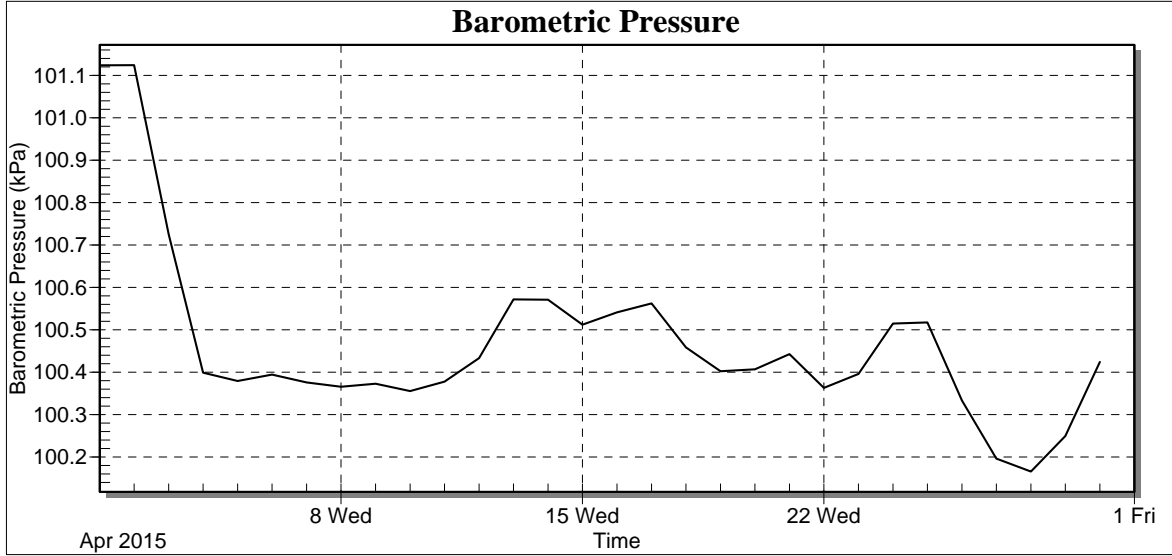

Created: Sunday, May 31, 2015 3:40 AM

Report Period: April 2015

Date	Wind Speed Avg (knots)
4/1/2015	6.06
4/2/2015	6.29
4/3/2015	6.52
4/4/2015	6.93
4/5/2015	5.90
4/6/2015	6.82
4/7/2015	7.15
4/8/2015	6.61
4/9/2015	6.42
4/10/2015	6.02
4/11/2015	4.21
4/12/2015	3.87
4/13/2015	3.71
4/14/2015	2.84
4/15/2015	2.75
4/16/2015	3.16
4/17/2015	3.22
4/18/2015	4.10
4/19/2015	4.12
4/20/2015	3.90
4/21/2015	3.42
4/22/2015	3.98
4/23/2015	5.85
4/24/2015	6.62
4/25/2015	5.83
4/26/2015	5.33
4/27/2015	4.43
4/28/2015	4.22
4/29/2015	2.32
4/30/2015	3.01
Low	2.32
High	7.15
Average	4.85
Std Dev	1.47

Weather Station: WH_500_Series

Location: villa lucre

Report Type: 1 Month

Created: Sunday, May 31, 2015 3:40 AM

Report Period: April 2015

Date	Avg BP (kPa)
4/1/2015	101.12
4/2/2015	101.12
4/3/2015	100.73
4/4/2015	100.40
4/5/2015	100.38
4/6/2015	100.39
4/7/2015	100.38
4/8/2015	100.37
4/9/2015	100.37
4/10/2015	100.36
4/11/2015	100.38
4/12/2015	100.43
4/13/2015	100.57
4/14/2015	100.57
4/15/2015	100.51
4/16/2015	100.54
4/17/2015	100.56
4/18/2015	100.46
4/19/2015	100.40
4/20/2015	100.41
4/21/2015	100.44
4/22/2015	100.36
4/23/2015	100.40
4/24/2015	100.51
4/25/2015	100.52
4/26/2015	100.33
4/27/2015	100.20
4/28/2015	100.17
4/29/2015	100.25
4/30/2015	100.42
Low	100.17
High	101.12
Average	100.47
Std Dev	0.21