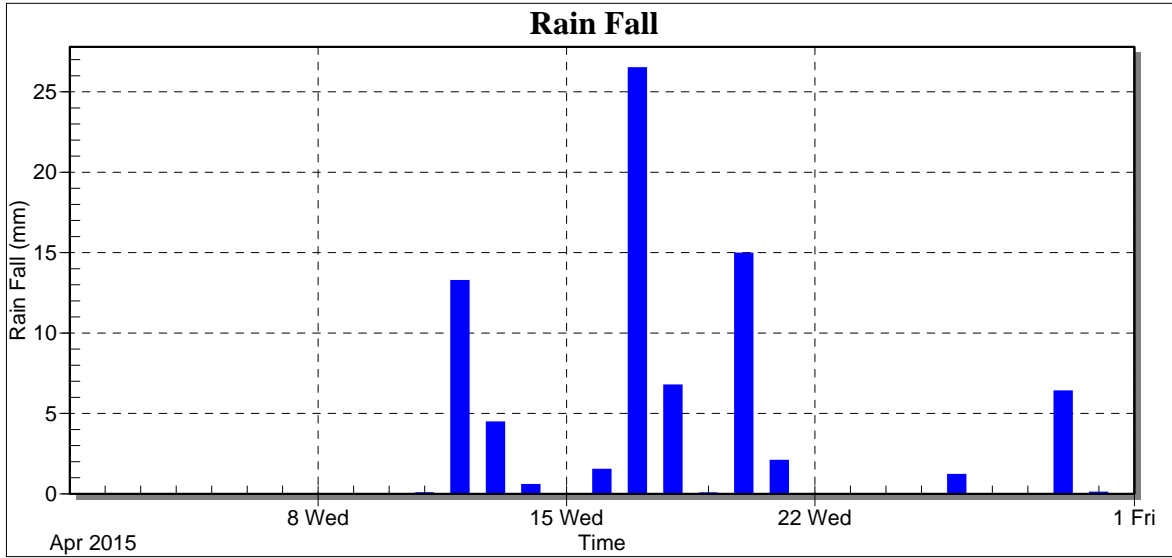

Weather Station: WH_500_Series

Location: villa lucre

Report Type: 1 Month

Created: Sunday, May 31, 2015 3:40 AM

Report Period: April 2015

Weather Station: WH_500_Series

Location: villa lucre

Report Type: 1 Month

Created: Sunday, May 31, 2015 3:40 AM

Report Period: April 2015

Date	Rain Fall (mm)
4/1/2015	0.00
4/2/2015	0.00
4/3/2015	0.00
4/4/2015	0.00
4/5/2015	0.00
4/6/2015	0.00
4/7/2015	0.00
4/8/2015	0.00
4/9/2015	0.00
4/10/2015	0.00
4/11/2015	0.02
4/12/2015	13.24
4/13/2015	4.44
4/14/2015	0.55
4/15/2015	0.00
4/16/2015	1.50
4/17/2015	26.48
4/18/2015	6.74
4/19/2015	0.01
4/20/2015	14.94
4/21/2015	2.05
4/22/2015	0.00
4/23/2015	0.00
4/24/2015	0.00
4/25/2015	0.00
4/26/2015	1.18
4/27/2015	0.00
4/28/2015	0.00
4/29/2015	6.37
4/30/2015	0.07
Low	0.00
High	26.48
Average	2.59
Std Dev	5.81
Total	77.59