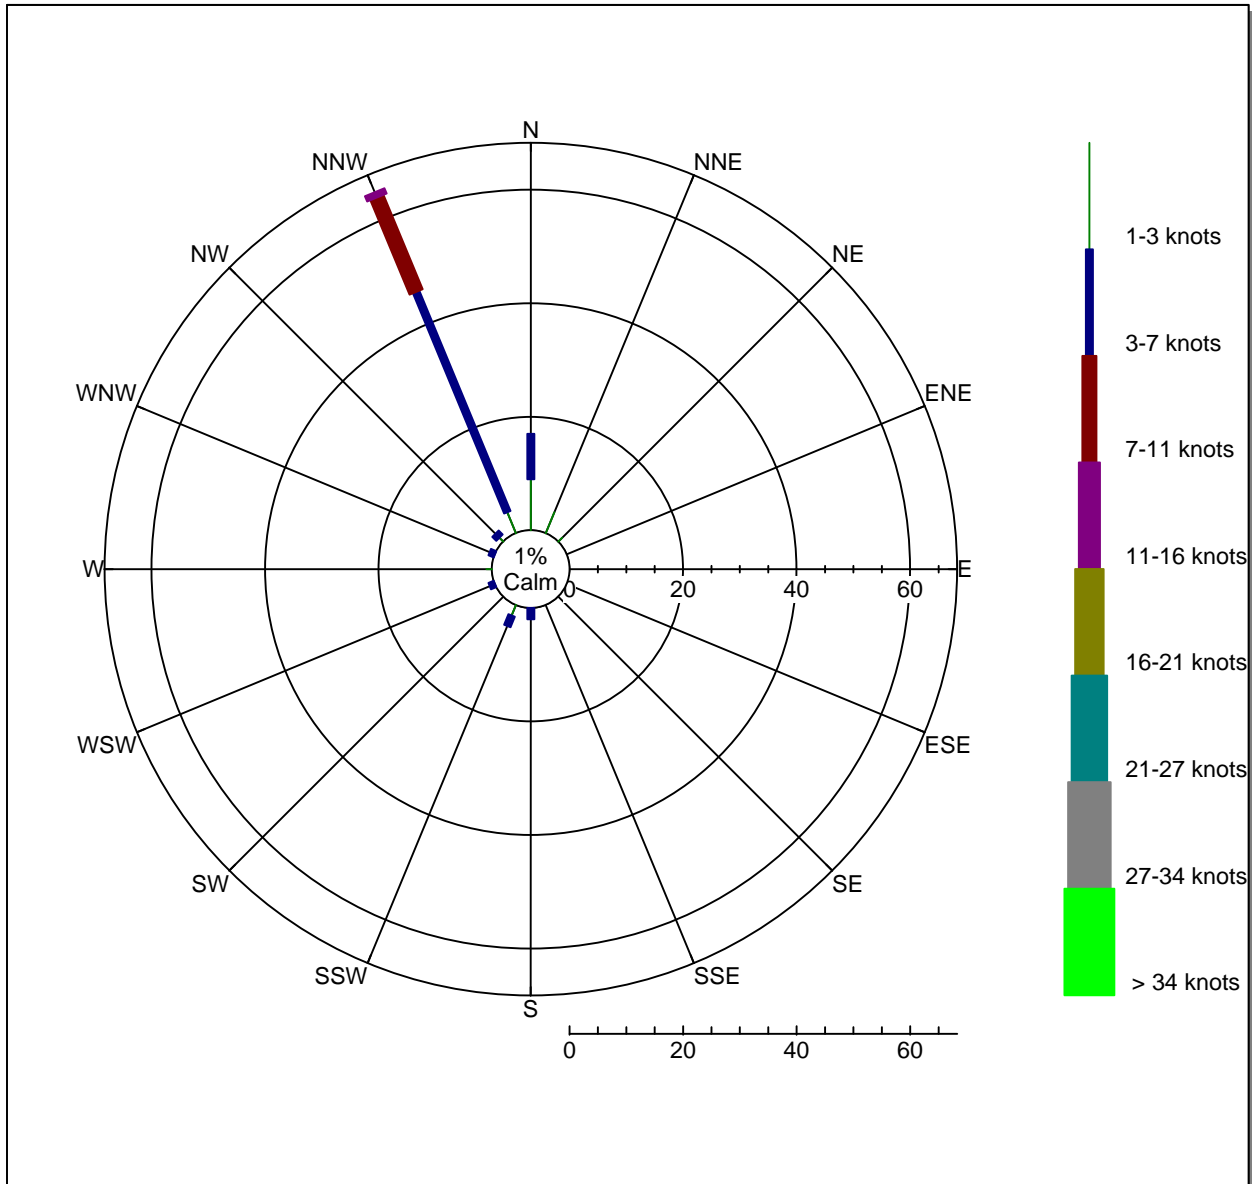

Weather Station: WH_500_Series

Location: villa lucre

Report Type: 1 Month

Created: Sunday, May 31, 2015 3:40 AM

Report Period: April 2015

Wind Rose

Weather Station: WH_500_Series

Location: villa lucre
Report Type: 1 Month
Created: Sunday, May 31, 2015 3:40 AM
Report Period: April 2015