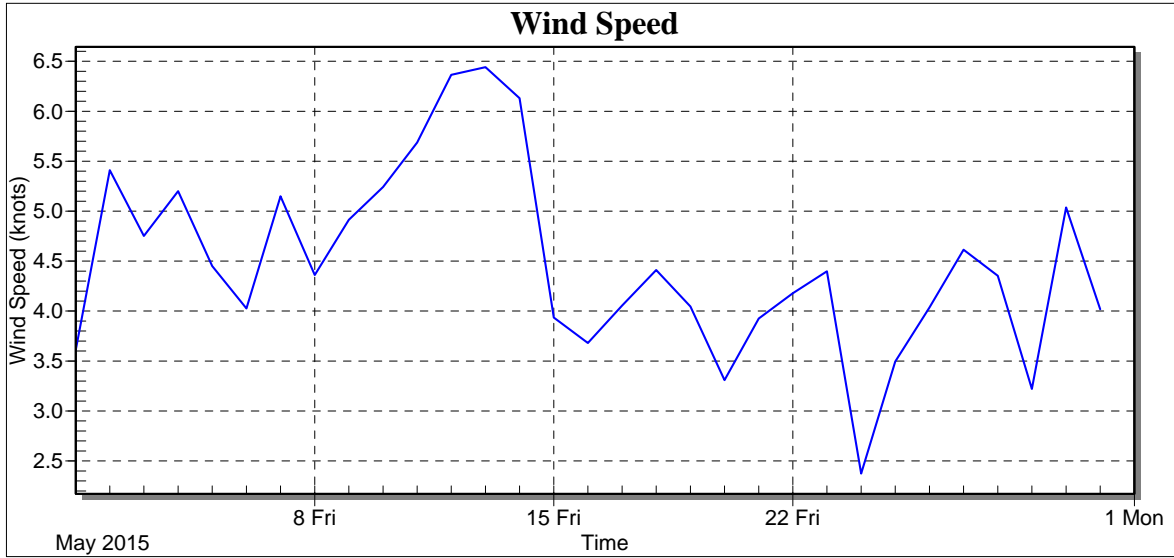

Weather Station: WH_500_Series

Location: villa lucre

Report Type: 1 Month

Created: Sunday, May 31, 2015 3:36 AM

Report Period: May 2015

Date	Rain Fall (mm)
5/1/2015	3.43
5/2/2015	0.30
5/3/2015	0.72
5/4/2015	0.00
5/5/2015	4.51
5/6/2015	6.83
5/7/2015	0.01
5/8/2015	0.77
5/9/2015	0.07
5/10/2015	0.01
5/11/2015	2.88
5/12/2015	0.00
5/13/2015	0.01
5/14/2015	0.00
5/15/2015	0.08
5/16/2015	0.10
5/17/2015	23.59
5/18/2015	0.01
5/19/2015	19.23
5/20/2015	0.79
5/21/2015	17.40
5/22/2015	0.01
5/23/2015	0.13
5/24/2015	39.64
5/25/2015	0.97
5/26/2015	2.26
5/27/2015	1.06
5/28/2015	2.48
5/29/2015	0.00
5/30/2015	0.22
5/31/2015	0.00
Low	0.00
High	39.64
Average	4.11
Std Dev	8.76
Total	127.51

Weather Station: WH_500_Series

Location: villa lucre
Report Type: 1 Month
Created: Sunday, May 31, 2015 3:36 AM
Report Period: May 2015