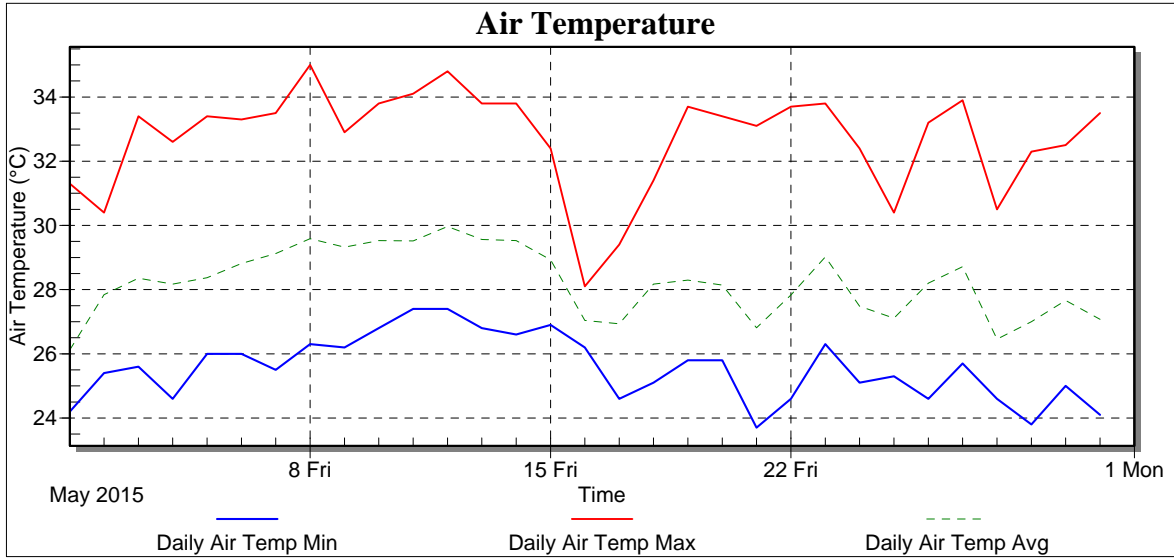

Weather Station: WH_500_Series

Location: villa lucre

Report Type: 1 Month

Created: Sunday, May 31, 2015 3:36 AM

Report Period: May 2015

Weather Station: WH_500_Series

Location: villa lucre

Report Type: 1 Month

Created: Sunday, May 31, 2015 3:36 AM

Report Period: May 2015

Date	Air Temp Min (°C)	Air Temp Max (°C)	Air Temp Avg (°C)
5/1/2015	24.20	31.30	26.12
5/2/2015	25.40	30.40	27.84
5/3/2015	25.60	33.40	28.36
5/4/2015	24.60	32.60	28.17
5/5/2015	26.00	33.40	28.37
5/6/2015	26.00	33.30	28.82
5/7/2015	25.50	33.50	29.12
5/8/2015	26.30	35.00	29.59
5/9/2015	26.20	32.90	29.32
5/10/2015	26.80	33.80	29.53
5/11/2015	27.40	34.10	29.52
5/12/2015	27.40	34.80	29.97
5/13/2015	26.80	33.80	29.56
5/14/2015	26.60	33.80	29.53
5/15/2015	26.90	32.40	28.93
5/16/2015	26.20	28.10	27.04
5/17/2015	24.60	29.40	26.93
5/18/2015	25.10	31.40	28.17
5/19/2015	25.80	33.70	28.29
5/20/2015	25.80	33.40	28.14
5/21/2015	23.70	33.10	26.81
5/22/2015	24.60	33.70	27.83
5/23/2015	26.30	33.80	29.02
5/24/2015	25.10	32.40	27.49
5/25/2015	25.30	30.40	27.11
5/26/2015	24.60	33.20	28.20
5/27/2015	25.70	33.90	28.71
5/28/2015	24.60	30.50	26.46
5/29/2015	23.80	32.30	27.00
5/30/2015	25.00	32.50	27.66
5/31/2015	24.10	33.50	27.08
Low	23.70	28.10	26.12
High	27.40	35.00	29.97
Average	25.55	32.70	28.22
Std Dev	1.00	1.56	1.04