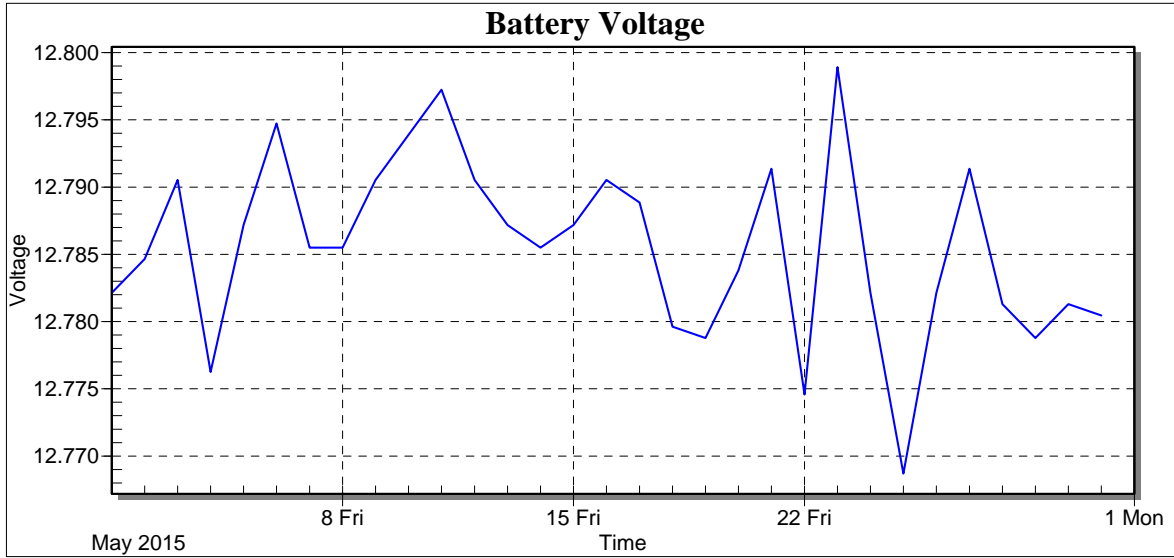

Weather Station: WH_500_Series

Location: villa lucre
Report Type: 1 Month
Created: Sunday, May 31, 2015 3:36 AM
Report Period: May 2015

Weather Station: WH_500_Series

Location: villa lucre

Report Type: 1 Month

Created: Sunday, May 31, 2015 3:36 AM

Report Period: May 2015

Date	Batt Volt Min
5/1/2015	12.78
5/2/2015	12.78
5/3/2015	12.79
5/4/2015	12.78
5/5/2015	12.79
5/6/2015	12.79
5/7/2015	12.79
5/8/2015	12.79
5/9/2015	12.79
5/10/2015	12.79
5/11/2015	12.80
5/12/2015	12.79
5/13/2015	12.79
5/14/2015	12.79
5/15/2015	12.79
5/16/2015	12.79
5/17/2015	12.79
5/18/2015	12.78
5/19/2015	12.78
5/20/2015	12.78
5/21/2015	12.79
5/22/2015	12.77
5/23/2015	12.80
5/24/2015	12.78
5/25/2015	12.77
5/26/2015	12.78
5/27/2015	12.79
5/28/2015	12.78
5/29/2015	12.78
5/30/2015	12.78
5/31/2015	12.78
Low	12.77
High	12.80
Average	12.79
Std Dev	0.01