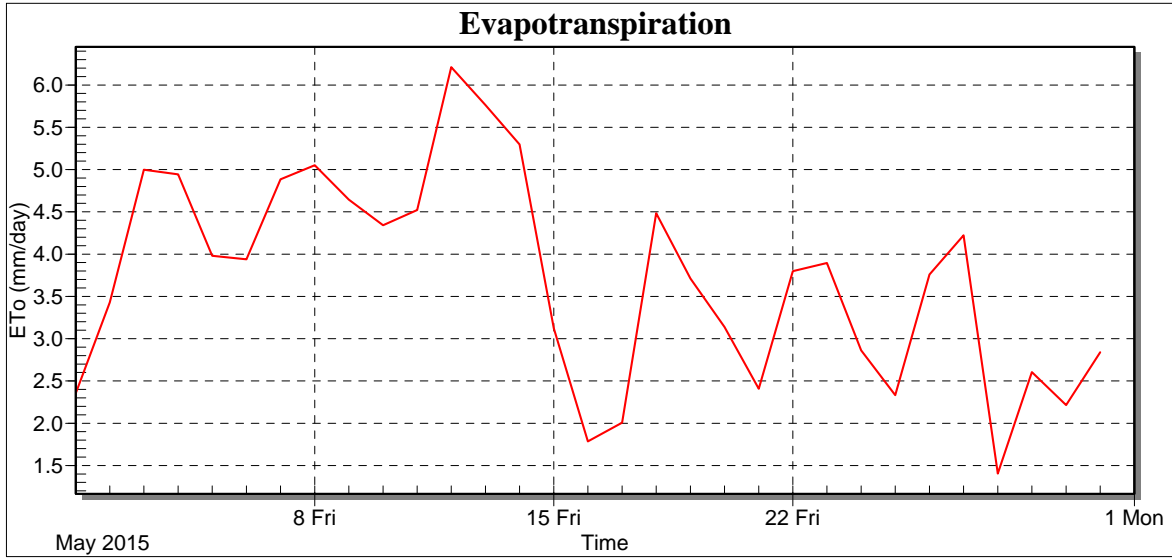

Weather Station: WH_500_Series

Location: villa lucre

Report Type: 1 Month

Created: Sunday, May 31, 2015 3:36 AM

Report Period: May 2015

Weather Station: WH_500_Series

Location: villa lucre

Report Type: 1 Month

Created: Sunday, May 31, 2015 3:36 AM

Report Period: May 2015

Date	Daily ETo (mm/day)	Rain Fall (mm)
5/1/2015	2.35	3.43
5/2/2015	3.43	0.30
5/3/2015	5.00	0.72
5/4/2015	4.94	0.00
5/5/2015	3.98	4.51
5/6/2015	3.94	6.83
5/7/2015	4.88	0.01
5/8/2015	5.05	0.77
5/9/2015	4.64	0.07
5/10/2015	4.34	0.01
5/11/2015	4.52	2.88
5/12/2015	6.21	0.00
5/13/2015	5.76	0.01
5/14/2015	5.30	0.00
5/15/2015	3.12	0.08
5/16/2015	1.78	0.10
5/17/2015	2.01	23.59
5/18/2015	4.48	0.01
5/19/2015	3.71	19.23
5/20/2015	3.14	0.79
5/21/2015	2.41	17.40
5/22/2015	3.80	0.01
5/23/2015	3.89	0.13
5/24/2015	2.86	39.64
5/25/2015	2.33	0.97
5/26/2015	3.76	2.26
5/27/2015	4.22	1.06
5/28/2015	1.41	2.48
5/29/2015	2.60	0.00
5/30/2015	2.21	0.22
5/31/2015	2.84	0.00
Low	1.41	0.00
High	6.21	39.64
Average	3.71	4.11
Std Dev	1.21	8.76
Total	114.91	127.51