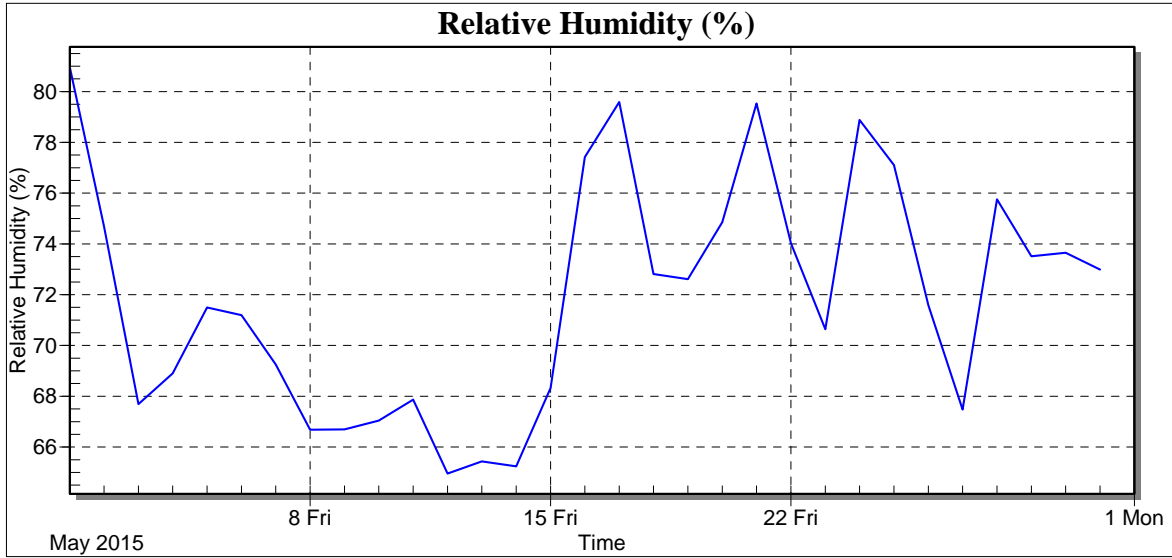

Weather Station: WH_500_Series

Location: villa lucre

Report Type: 1 Month

Created: Sunday, May 31, 2015 3:36 AM

Report Period: May 2015

Weather Station: WH_500_Series

Location: villa lucre

Report Type: 1 Month

Created: Sunday, May 31, 2015 3:36 AM

Report Period: May 2015

Date	RH Avg (%)
5/1/2015	80.97
5/2/2015	74.69
5/3/2015	67.69
5/4/2015	68.90
5/5/2015	71.50
5/6/2015	71.20
5/7/2015	69.25
5/8/2015	66.68
5/9/2015	66.70
5/10/2015	67.04
5/11/2015	67.87
5/12/2015	64.96
5/13/2015	65.43
5/14/2015	65.24
5/15/2015	68.33
5/16/2015	77.42
5/17/2015	79.59
5/18/2015	72.81
5/19/2015	72.61
5/20/2015	74.85
5/21/2015	79.53
5/22/2015	74.03
5/23/2015	70.64
5/24/2015	78.88
5/25/2015	77.11
5/26/2015	71.59
5/27/2015	67.48
5/28/2015	75.76
5/29/2015	73.51
5/30/2015	73.65
5/31/2015	72.99
Low	64.96
High	80.97
Average	71.90
Std Dev	4.57