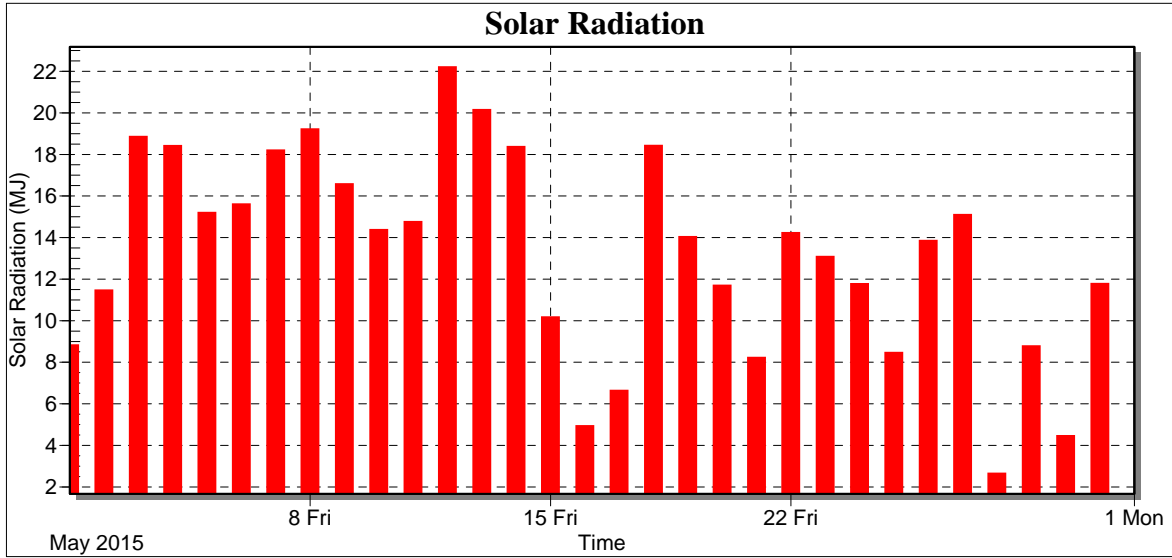

Weather Station: WH_500_Series

Location: villa lucre

Report Type: 1 Month

Created: Sunday, May 31, 2015 3:36 AM

Report Period: May 2015

Weather Station: WH_500_Series

Location: villa lucre

Report Type: 1 Month

Created: Sunday, May 31, 2015 3:36 AM

Report Period: May 2015

Date	Total Solar Radiation (MJ)
5/1/2015	8.82
5/2/2015	11.46
5/3/2015	18.85
5/4/2015	18.41
5/5/2015	15.19
5/6/2015	15.61
5/7/2015	18.20
5/8/2015	19.21
5/9/2015	16.57
5/10/2015	14.37
5/11/2015	14.76
5/12/2015	22.20
5/13/2015	20.15
5/14/2015	18.37
5/15/2015	10.17
5/16/2015	4.93
5/17/2015	6.63
5/18/2015	18.42
5/19/2015	14.03
5/20/2015	11.69
5/21/2015	8.22
5/22/2015	14.22
5/23/2015	13.08
5/24/2015	11.77
5/25/2015	8.46
5/26/2015	13.84
5/27/2015	15.09
5/28/2015	2.65
5/29/2015	8.77
5/30/2015	4.45
5/31/2015	11.77
Low	2.65
High	22.20
Average	13.24
Std Dev	4.88
Total	410.36