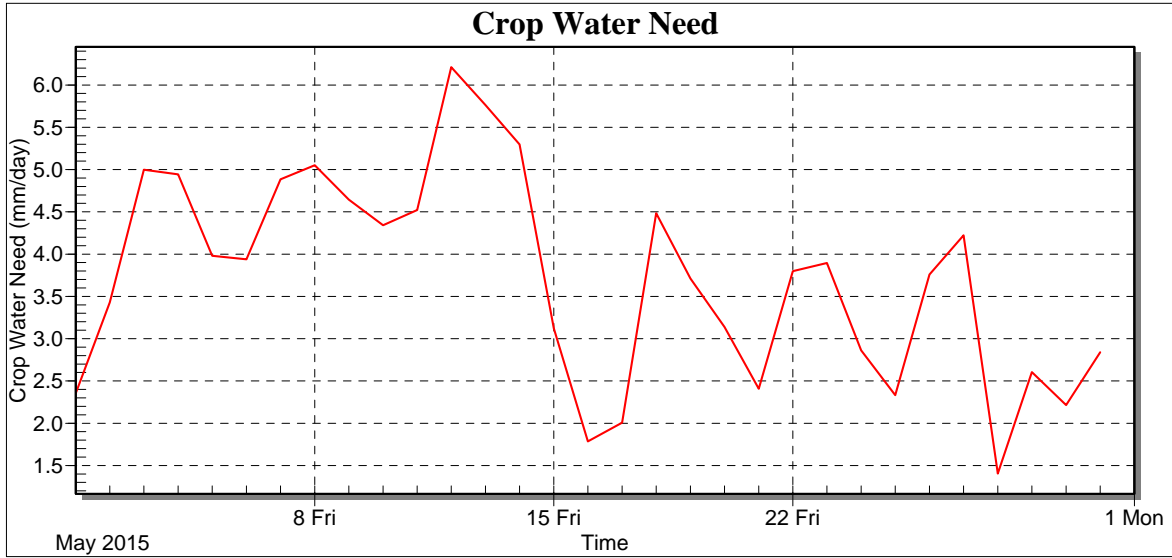

Weather Station: WH_500_Series

Location: villa lucre

Report Type: 1 Month

Created: Sunday, May 31, 2015 3:36 AM

Report Period: May 2015

Date	Daily ETo (mm/day)	Rain Fall (mm)
5/1/2015	2.35	3.43
5/2/2015	3.43	0.30
5/3/2015	5.00	0.72
5/4/2015	4.94	0.00
5/5/2015	3.98	4.51
5/6/2015	3.94	6.83
5/7/2015	4.88	0.01
5/8/2015	5.05	0.77
5/9/2015	4.64	0.07
5/10/2015	4.34	0.01
5/11/2015	4.52	2.88
5/12/2015	6.21	0.00
5/13/2015	5.76	0.01
5/14/2015	5.30	0.00
5/15/2015	3.12	0.08
5/16/2015	1.78	0.10
5/17/2015	2.01	23.59
5/18/2015	4.48	0.01
5/19/2015	3.71	19.23
5/20/2015	3.14	0.79
5/21/2015	2.41	17.40
5/22/2015	3.80	0.01
5/23/2015	3.89	0.13
5/24/2015	2.86	39.64
5/25/2015	2.33	0.97
5/26/2015	3.76	2.26
5/27/2015	4.22	1.06
5/28/2015	1.41	2.48
5/29/2015	2.60	0.00
5/30/2015	2.21	0.22
5/31/2015	2.84	0.00
Low	1.41	0.00
High	6.21	39.64
Average	3.71	4.11
Std Dev	1.21	8.76
Total	114.91	127.51

Weather Station: WH_500_Series

Location: villa lucre

Report Type: 1 Month

Created: Sunday, May 31, 2015 3:36 AM

Report Period: May 2015