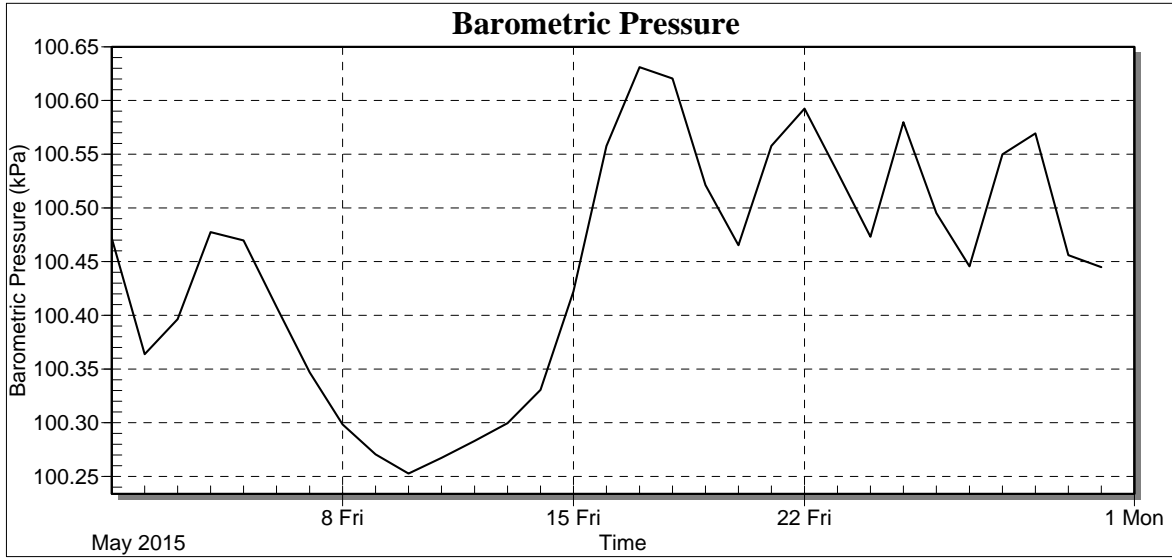

Weather Station: WH_500_Series

Location: villa lucre

Report Type: 1 Month

Created: Sunday, May 31, 2015 3:36 AM

Report Period: May 2015

Weather Station: WH_500_Series

Location: villa lucre

Report Type: 1 Month

Created: Sunday, May 31, 2015 3:36 AM

Report Period: May 2015

Date	Avg BP (kPa)
5/1/2015	100.47
5/2/2015	100.36
5/3/2015	100.40
5/4/2015	100.48
5/5/2015	100.47
5/6/2015	100.41
5/7/2015	100.35
5/8/2015	100.30
5/9/2015	100.27
5/10/2015	100.25
5/11/2015	100.27
5/12/2015	100.28
5/13/2015	100.30
5/14/2015	100.33
5/15/2015	100.42
5/16/2015	100.56
5/17/2015	100.63
5/18/2015	100.62
5/19/2015	100.52
5/20/2015	100.47
5/21/2015	100.56
5/22/2015	100.59
5/23/2015	100.53
5/24/2015	100.47
5/25/2015	100.58
5/26/2015	100.50
5/27/2015	100.45
5/28/2015	100.55
5/29/2015	100.57
5/30/2015	100.46
5/31/2015	100.44
Low	100.25
High	100.63
Average	100.45
Std Dev	0.11