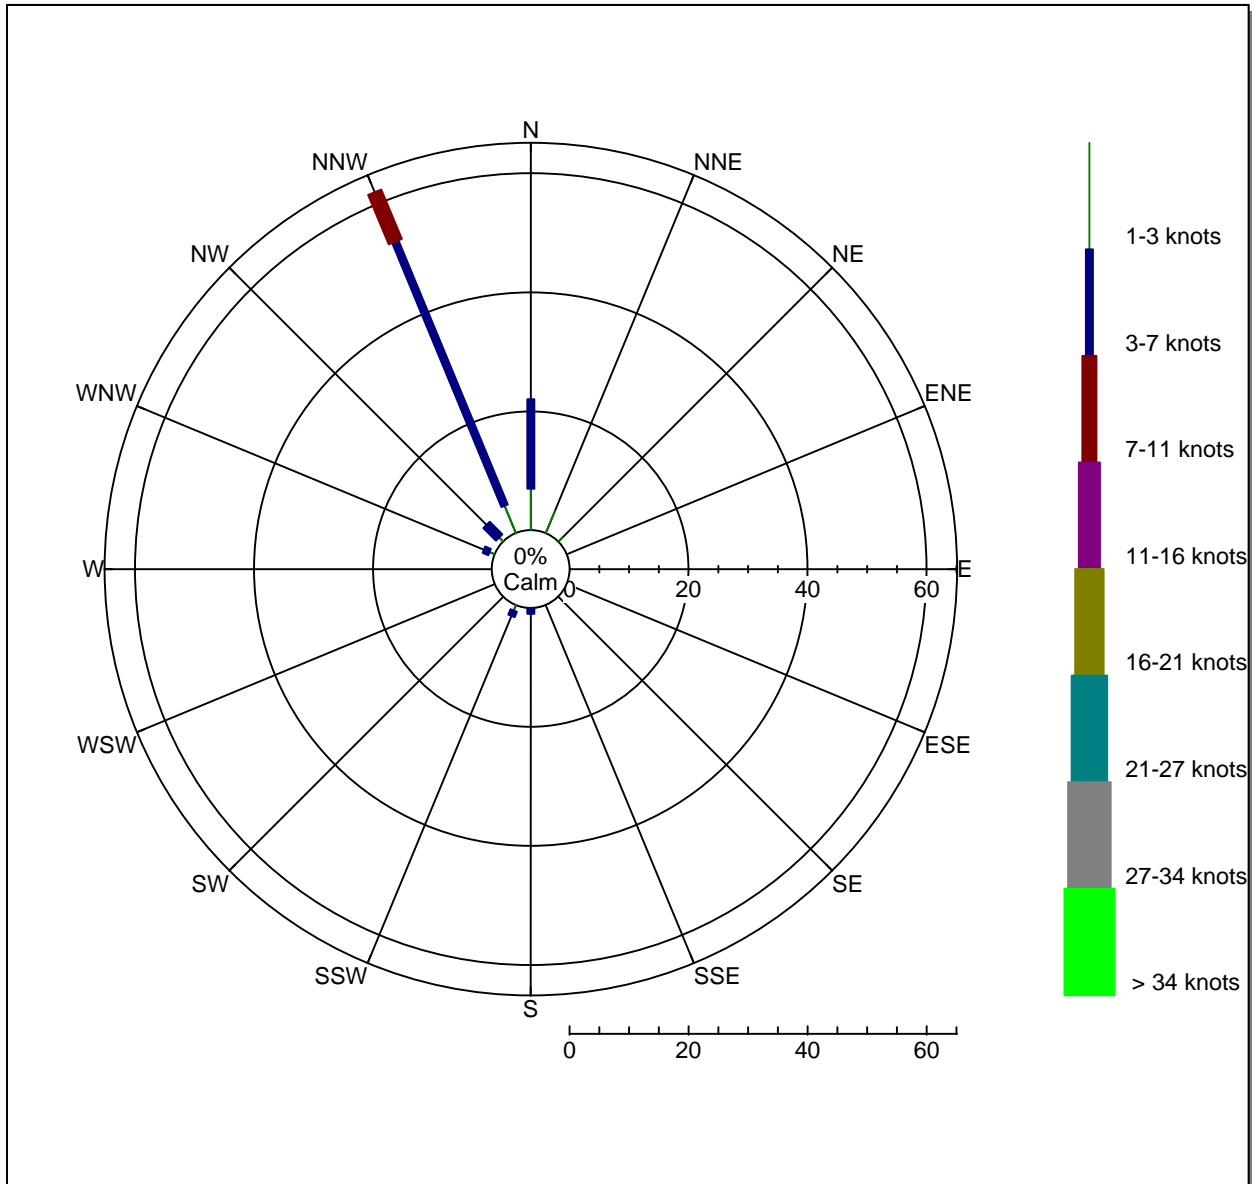

Weather Station: WH_500_Series

Location: villa lucre

Report Type: 1 Month

Created: Sunday, May 31, 2015 3:36 AM

Report Period: May 2015

Wind Rose

Weather Station: WH_500_Series

Location: villa lucre