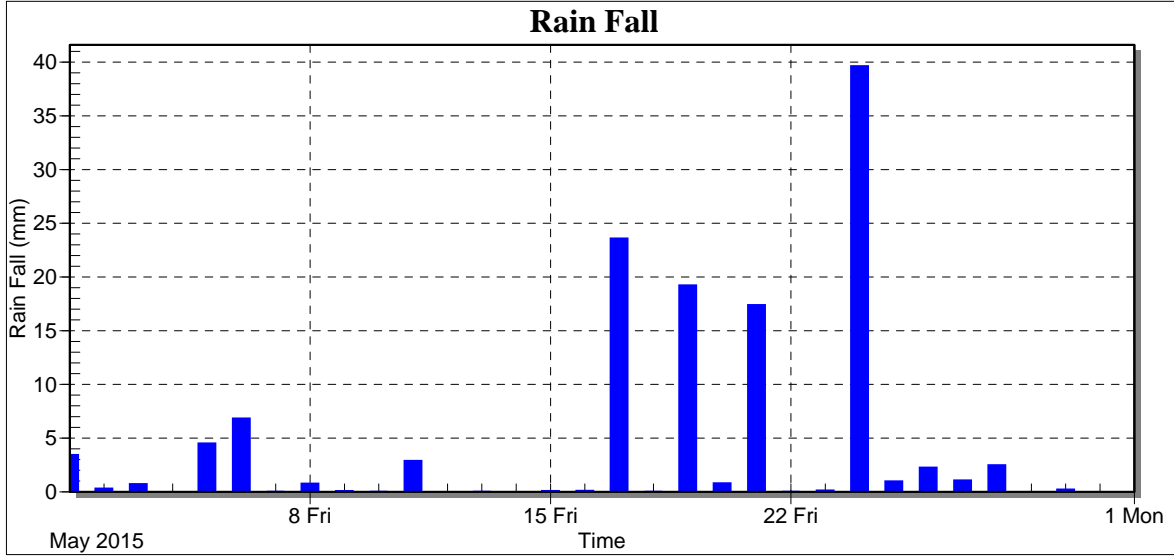

Weather Station: WH_500_Series

Location: villa lucre
Report Type: 1 Month
Created: Sunday, May 31, 2015 3:36 AM
Report Period: May 2015

Weather Station: WH_500_Series

Location: villa lucre

Report Type: 1 Month

Created: Sunday, May 31, 2015 3:36 AM

Report Period: May 2015

Date	Rain Fall (mm)
5/1/2015	3.43
5/2/2015	0.30
5/3/2015	0.72
5/4/2015	0.00
5/5/2015	4.51
5/6/2015	6.83
5/7/2015	0.01
5/8/2015	0.77
5/9/2015	0.07
5/10/2015	0.01
5/11/2015	2.88
5/12/2015	0.00
5/13/2015	0.01
5/14/2015	0.00
5/15/2015	0.08
5/16/2015	0.10
5/17/2015	23.59
5/18/2015	0.01
5/19/2015	19.23
5/20/2015	0.79
5/21/2015	17.40
5/22/2015	0.01
5/23/2015	0.13
5/24/2015	39.64
5/25/2015	0.97
5/26/2015	2.26
5/27/2015	1.06
5/28/2015	2.48
5/29/2015	0.00
5/30/2015	0.22
5/31/2015	0.00
Low	0.00
High	39.64
Average	4.11
Std Dev	8.76
Total	127.51