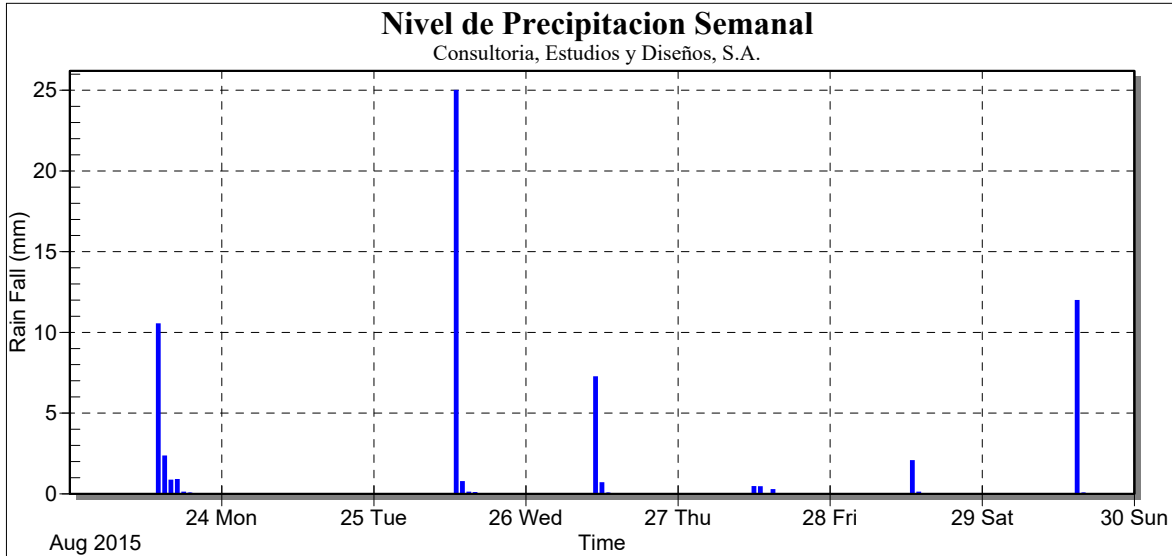

Weather Station: CEDSA

Location: Villa Lucre Panama

Report Type: 7 Day

Created: Sunday, August 30, 2015 9:13 AM

Report Period: Sunday, August 23, 2015 - Saturday, August 29, 2015

Date	Rain Fall (mm)
8/23/2015	14.57
8/24/2015	0.00
8/25/2015	25.80
8/26/2015	7.89
8/27/2015	1.06
8/28/2015	2.10
8/29/2015	11.96
Low	0.00
High	25.80
Average	9.05
Std Dev	8.58
Total	63.38