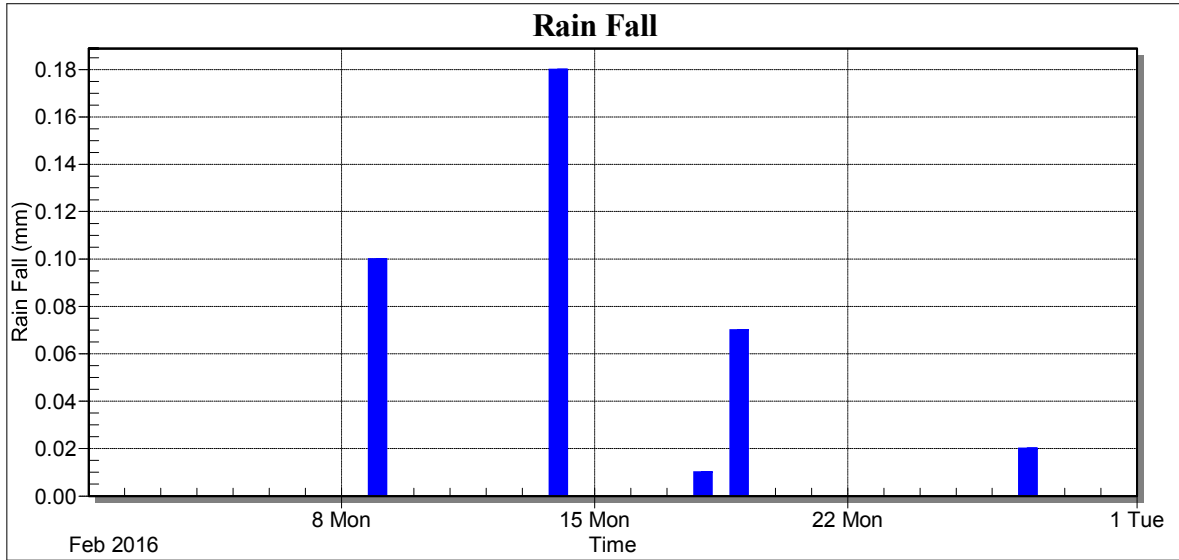

Weather Station: CEDSA

Location: Villa Lucre

Report Type: 1 Month

Created: domingo, 13 de marzo de 2016 12:10 p. m.

Report Period: febrero 2016

Weather Station: CEDSA

Location: Villa Lucre

Report Type: 1 Month

Created: domingo, 13 de marzo de 2016 12:10 p. m.

Report Period: febrero 2016

Date	Rain Fall (mm)
1/2/16	0.00
2/2/16	0.00
3/2/16	0.00
4/2/16	0.00
5/2/16	0.00
6/2/16	0.00
7/2/16	0.00
8/2/16	0.00
9/2/16	0.10
10/2/16	0.00
11/2/16	0.00
12/2/16	0.00
13/2/16	0.00
14/2/16	0.18
15/2/16	0.00
16/2/16	0.00
17/2/16	0.00
18/2/16	0.01
19/2/16	0.07
20/2/16	0.00
21/2/16	0.00
22/2/16	0.00
23/2/16	0.00
24/2/16	0.00
25/2/16	0.00
26/2/16	0.00
27/2/16	0.02
28/2/16	0.00
29/2/16	0.00
Low	0.00
High	0.18
Average	0.01
Std Dev	0.04
Total	0.38