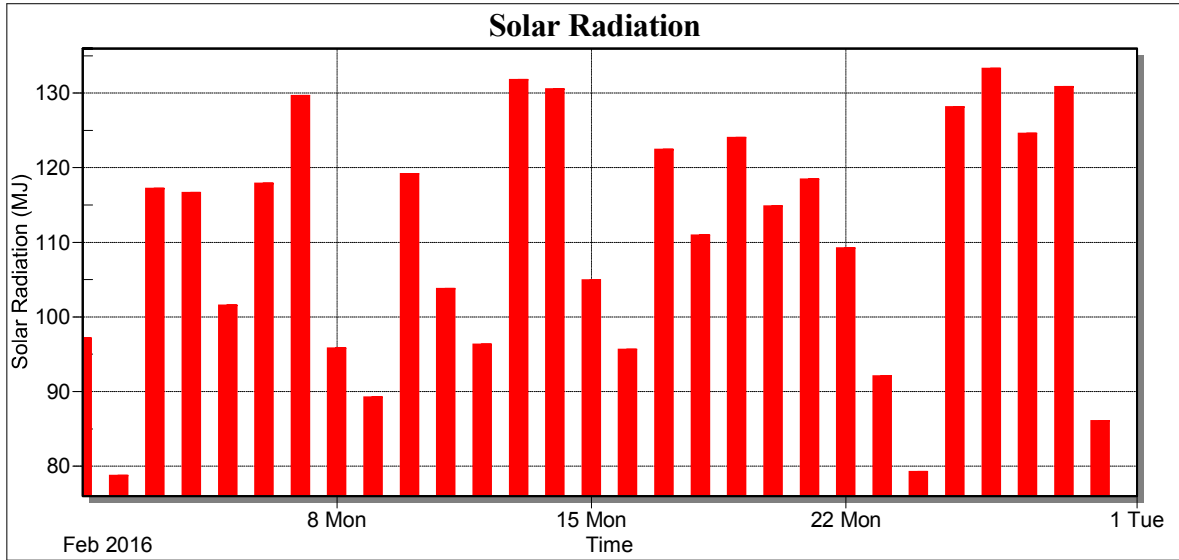

Weather Station: CEDSA

Location: Villa Lucre

Report Type: 1 Month

Created: domingo, 13 de marzo de 2016 12:10 p. m.

Report Period: febrero 2016

Weather Station: CEDSA

Location: Villa Lucre

Report Type: 1 Month

Created: domingo, 13 de marzo de 2016 12:10 p. m.

Report Period: febrero 2016

Date	Total Solar Radiation (MJ)
1/2/16	97.13
2/2/16	78.73
3/2/16	117.18
4/2/16	116.58
5/2/16	101.56
6/2/16	117.88
7/2/16	129.63
8/2/16	95.81
9/2/16	89.21
10/2/16	119.18
11/2/16	103.76
12/2/16	96.30
13/2/16	131.75
14/2/16	130.54
15/2/16	104.94
16/2/16	95.64
17/2/16	122.43
18/2/16	110.87
19/2/16	124.02
20/2/16	114.84
21/2/16	118.38
22/2/16	109.19
23/2/16	92.06
24/2/16	79.24
25/2/16	128.10
26/2/16	133.26
27/2/16	124.56
28/2/16	130.81
29/2/16	86.07
Low	78.73
High	133.26
Average	110.33
Std Dev	16.22
Total	3199.65