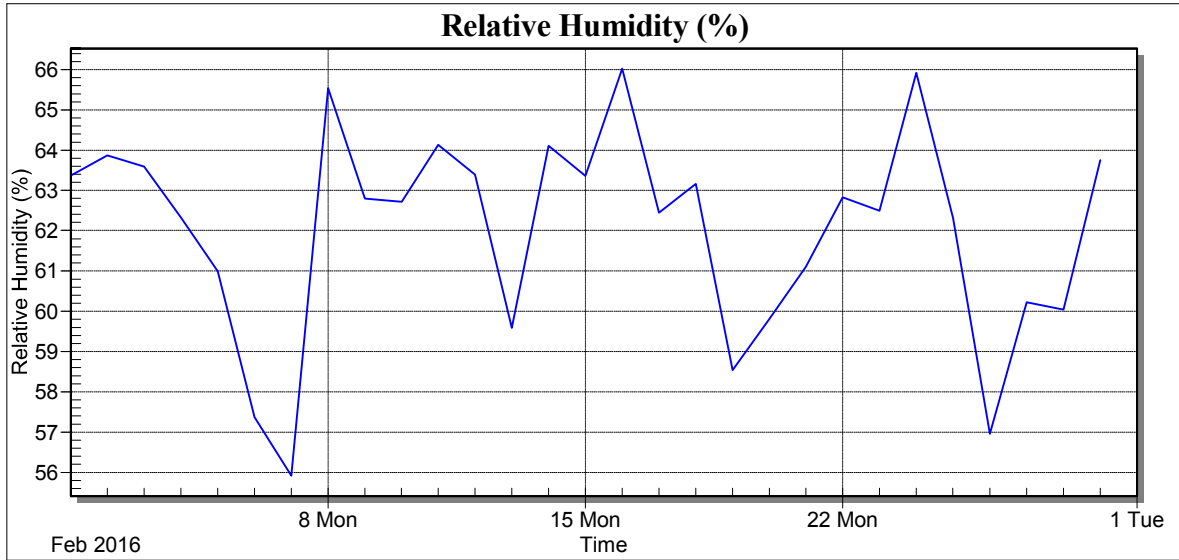

## Weather Station: CEDSA

Location: Villa Lucre

Report Type: 1 Month

Created: domingo, 13 de marzo de 2016 12:10 p. m.

Report Period: febrero 2016

## Weather Station: CEDSA

Location: Villa Lucre

Report Type: 1 Month

Created: domingo, 13 de marzo de 2016 12:10 p. m.

Report Period: febrero 2016

Date	Total Solar Radiation (MJ)
1/2/16	97.13
2/2/16	78.73
3/2/16	117.18
4/2/16	116.58
5/2/16	101.56
6/2/16	117.88
7/2/16	129.63
8/2/16	95.81
9/2/16	89.21
10/2/16	119.18
11/2/16	103.76
12/2/16	96.30
13/2/16	131.75
14/2/16	130.54
15/2/16	104.94
16/2/16	95.64
17/2/16	122.43
18/2/16	110.87
19/2/16	124.02
20/2/16	114.84
21/2/16	118.38
22/2/16	109.19
23/2/16	92.06
24/2/16	79.24
25/2/16	128.10
26/2/16	133.26
27/2/16	124.56
28/2/16	130.81
29/2/16	86.07
Low	78.73
High	133.26
Average	110.33
Std Dev	16.22
Total	3199.65

## Weather Station: CEDSA

Location: Villa Lucre

Report Type: 1 Month

Created: domingo, 13 de marzo de 2016 12:10 p. m.

Report Period: febrero 2016

Date	RH Avg (%)
1/2/16	63.37
2/2/16	63.87
3/2/16	63.59
4/2/16	62.33
5/2/16	61.00
6/2/16	57.37
7/2/16	55.92
8/2/16	65.54
9/2/16	62.80
10/2/16	62.72
11/2/16	64.13
12/2/16	63.39
13/2/16	59.59
14/2/16	64.11
15/2/16	63.36
16/2/16	66.02
17/2/16	62.45
18/2/16	63.17
19/2/16	58.54
20/2/16	59.81
21/2/16	61.11
22/2/16	62.83
23/2/16	62.50
24/2/16	65.92
25/2/16	62.32
26/2/16	56.96
27/2/16	60.22
28/2/16	60.04
29/2/16	63.75
Low	55.92
High	66.02
Average	62.03
Std Dev	2.54