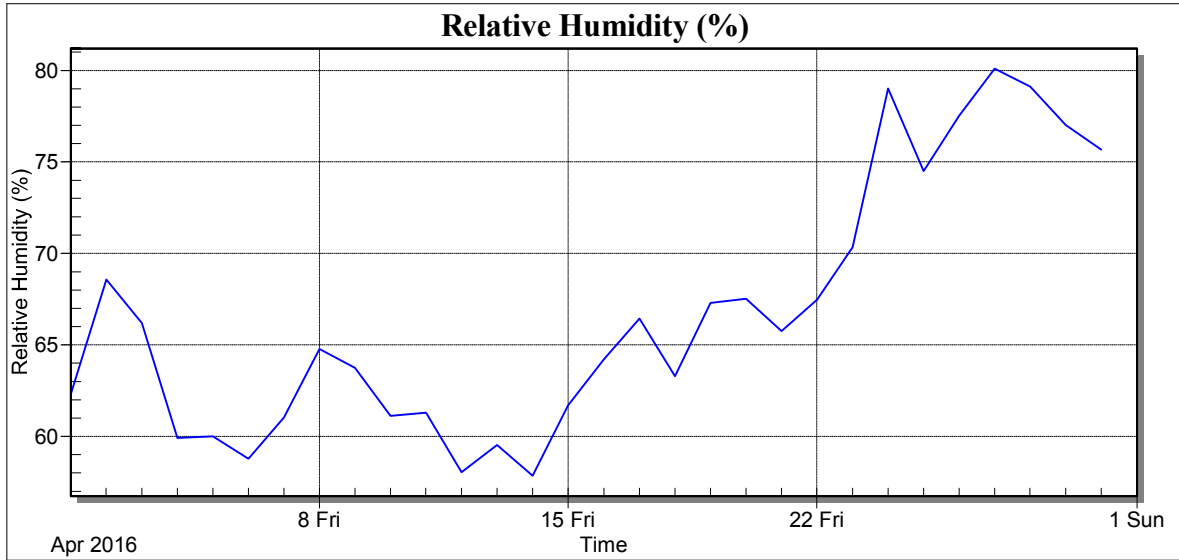

Weather Station: CEDSA

Location: Villa Lucre

Report Type: 1 Month

Created: viernes, 06 de mayo de 2016 7:09 a. m.

Report Period: abril 2016

Weather Station: CEDSA

Location: Villa Lucre

Report Type: 1 Month

Created: viernes, 06 de mayo de 2016 7:09 a. m.

Report Period: abril 2016

Date	RH Avg (%)
1/4/16	62.31
2/4/16	68.58
3/4/16	66.19
4/4/16	59.91
5/4/16	60.00
6/4/16	58.78
7/4/16	61.03
8/4/16	64.78
9/4/16	63.74
10/4/16	61.13
11/4/16	61.29
12/4/16	58.04
13/4/16	59.52
14/4/16	57.85
15/4/16	61.70
16/4/16	64.21
17/4/16	66.43
18/4/16	63.29
19/4/16	67.30
20/4/16	67.52
21/4/16	65.75
22/4/16	67.47
23/4/16	70.33
24/4/16	79.02
25/4/16	74.50
26/4/16	77.52
27/4/16	80.10
28/4/16	79.12
29/4/16	77.03
30/4/16	75.68
Low	57.85
High	80.10
Average	66.67
Std Dev	6.82