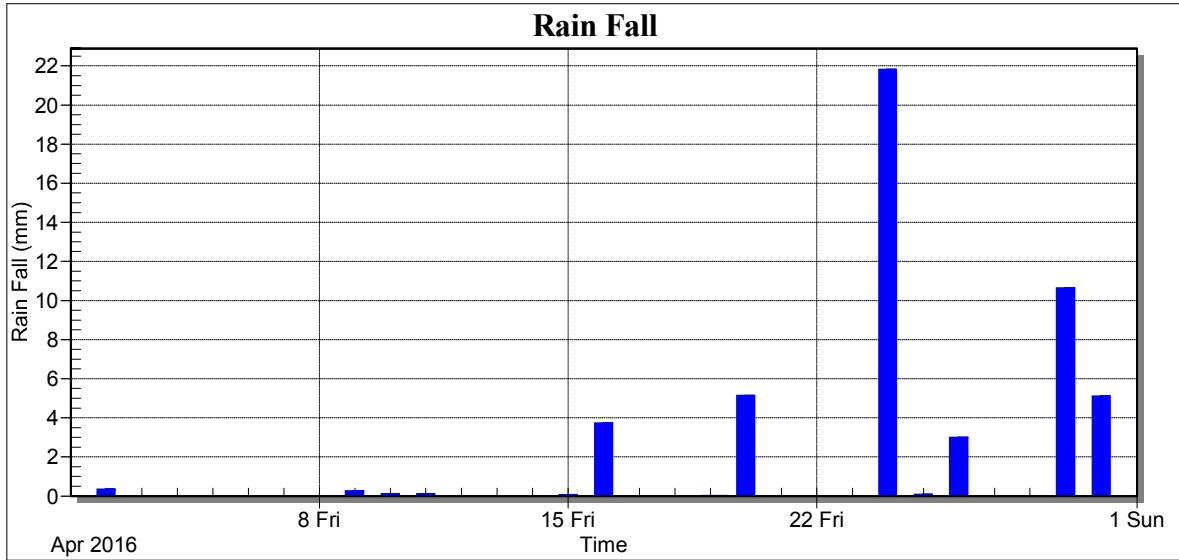

Weather Station: CEDSA

Location: Villa Lucre

Report Type: 1 Month

Created: viernes, 06 de mayo de 2016 7:09 a. m.

Report Period: abril 2016

Weather Station: CEDSA

Location: Villa Lucre

Report Type: 1 Month

Created: viernes, 06 de mayo de 2016 7:09 a. m.

Report Period: abril 2016

Date	Rain Fall (mm)
1/4/16	0.00
2/4/16	0.34
3/4/16	0.00
4/4/16	0.00
5/4/16	0.00
6/4/16	0.00
7/4/16	0.00
8/4/16	0.00
9/4/16	0.26
10/4/16	0.10
11/4/16	0.10
12/4/16	0.00
13/4/16	0.00
14/4/16	0.00
15/4/16	0.05
16/4/16	3.72
17/4/16	0.00
18/4/16	0.00
19/4/16	0.01
20/4/16	5.13
21/4/16	0.00
22/4/16	0.00
23/4/16	0.00
24/4/16	21.81
25/4/16	0.08
26/4/16	2.99
27/4/16	0.00
28/4/16	0.00
29/4/16	10.64
30/4/16	5.10
Low	0.00
High	21.81
Average	1.68
Std Dev	4.40
Total	50.33