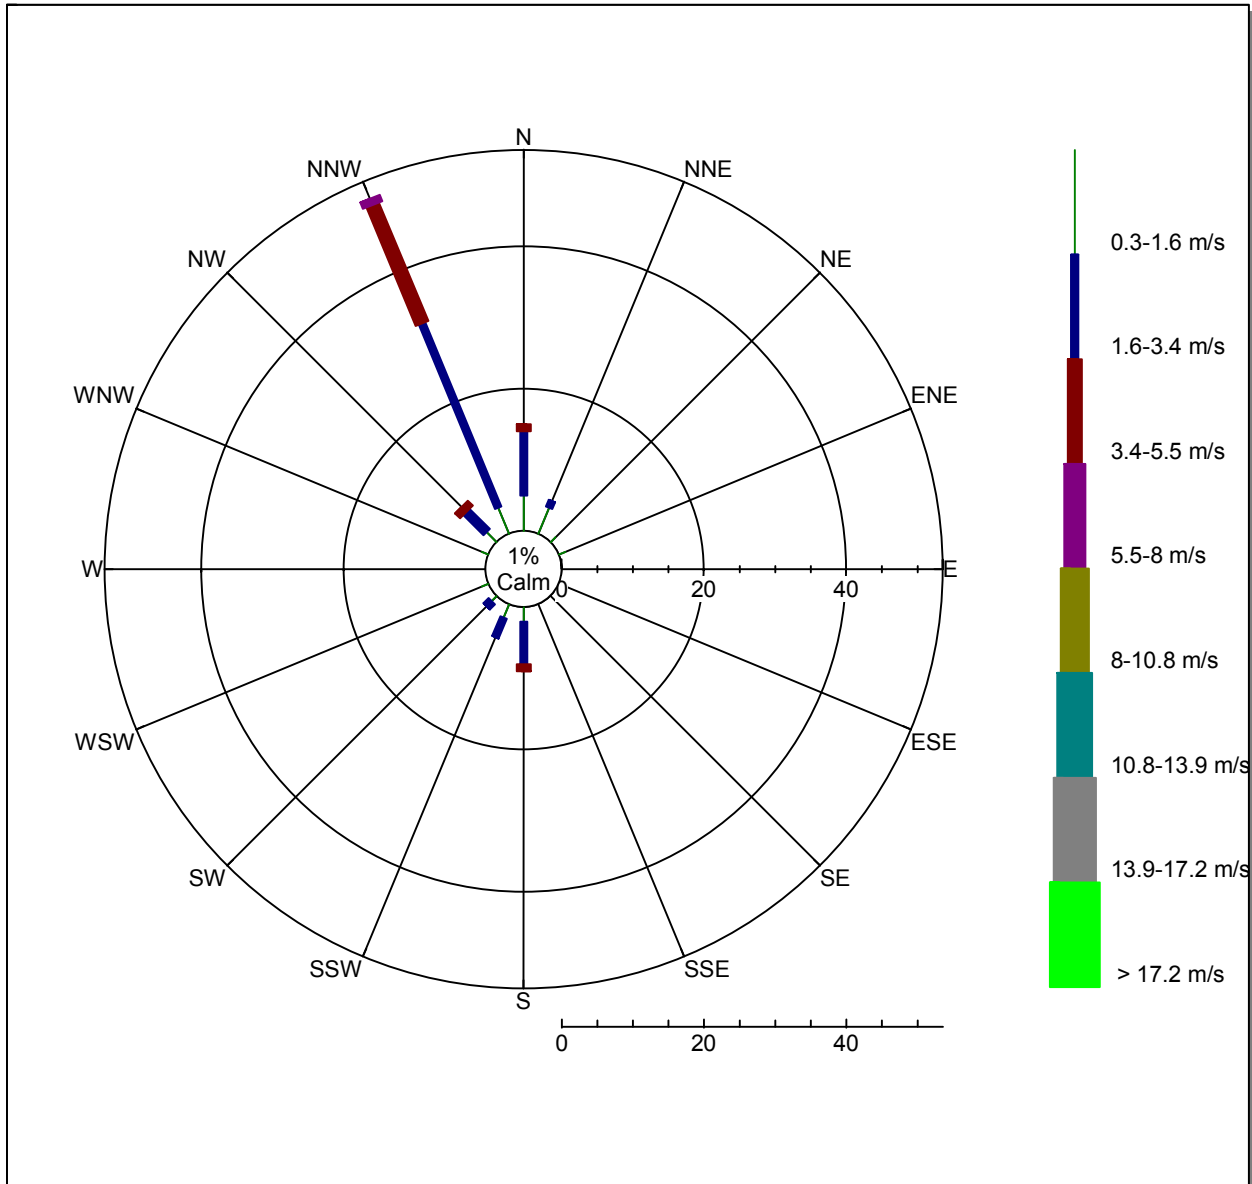

Weather Station: CEDSA

Location: Villa Lucre

Report Type: 1 Month

Created: viernes, 06 de mayo de 2016 7:09 a. m.

Report Period: abril 2016

Wind Rose

Weather Station: CEDSA

Location: Villa Lucre