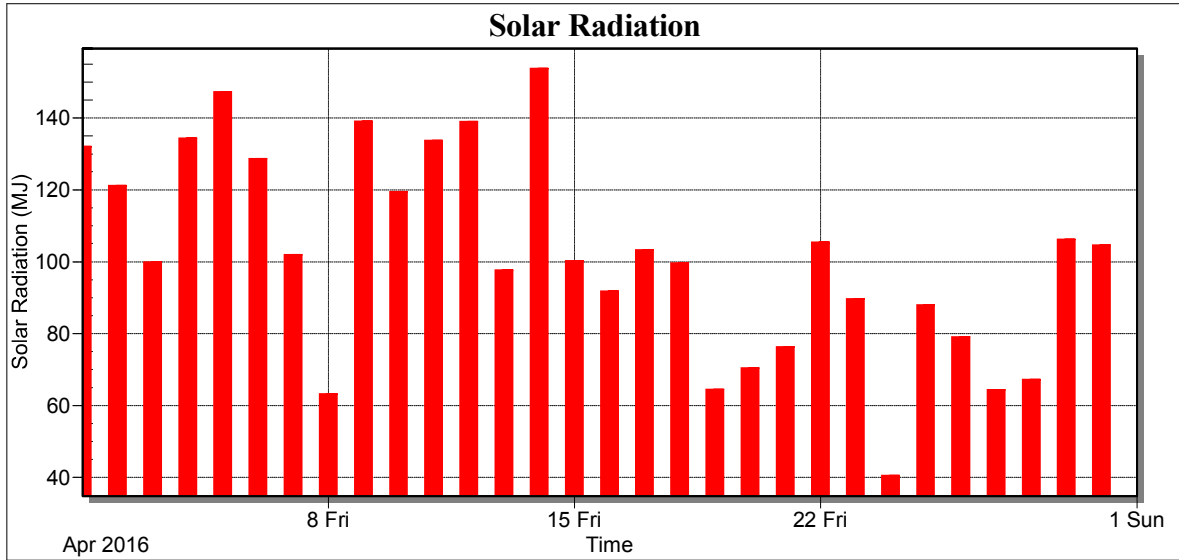

Weather Station: CEDSA

Location: Villa Lucre

Report Type: 1 Month

Created: viernes, 06 de mayo de 2016 7:09 a. m.

Report Period: abril 2016

Weather Station: CEDSA

Location: Villa Lucre

Report Type: 1 Month

Created: viernes, 06 de mayo de 2016 7:09 a. m.

Report Period: abril 2016

Date	Total Solar Radiation (MJ)
1/4/16	132.04
2/4/16	121.17
3/4/16	99.88
4/4/16	134.33
5/4/16	147.21
6/4/16	128.59
7/4/16	101.91
8/4/16	63.18
9/4/16	139.02
10/4/16	119.49
11/4/16	133.71
12/4/16	138.97
13/4/16	97.61
14/4/16	153.73
15/4/16	100.23
16/4/16	91.70
17/4/16	103.22
18/4/16	99.64
19/4/16	64.48
20/4/16	70.38
21/4/16	76.25
22/4/16	105.43
23/4/16	89.63
24/4/16	40.49
25/4/16	87.93
26/4/16	79.05
27/4/16	64.34
28/4/16	67.19
29/4/16	106.16
30/4/16	104.63
Low	40.49
High	153.73
Average	102.05
Std Dev	28.19
Total	3061.59