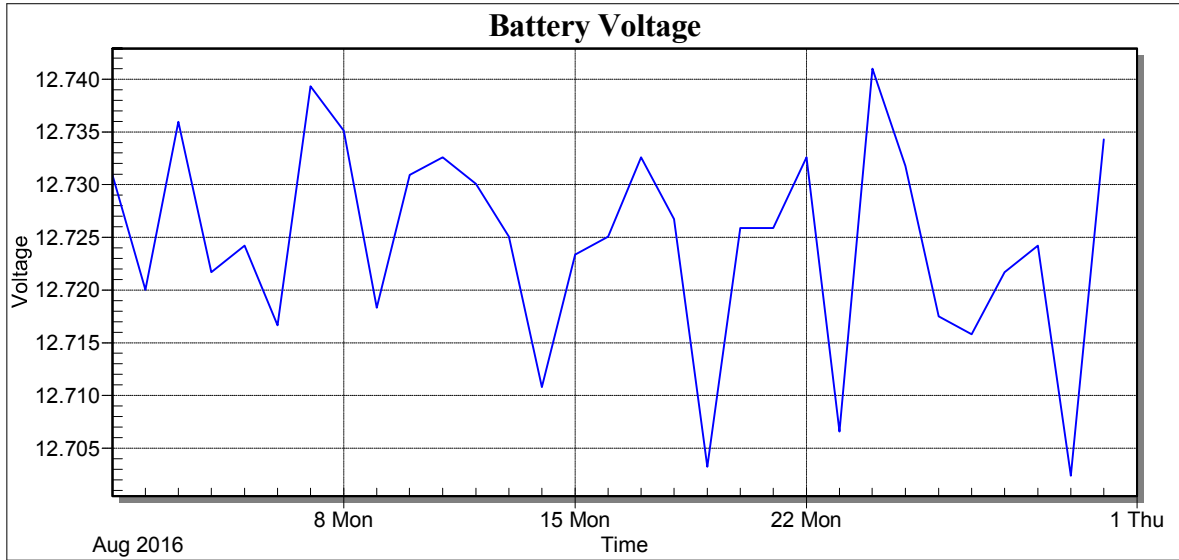

Weather Station: CEDSA

Location: Villa Lucre

Report Type: 1 Month

Created: lunes, 05 de septiembre de 2016 6:34 a. m.

Report Period: agosto 2016

Weather Station: CEDSA

Location: Villa Lucre

Report Type: 1 Month

Created: lunes, 05 de septiembre de 2016 6:34 a. m.

Report Period: agosto 2016

Date	Batt Volt Min
1/8/16	12.73
2/8/16	12.72
3/8/16	12.74
4/8/16	12.72
5/8/16	12.72
6/8/16	12.72
7/8/16	12.74
8/8/16	12.74
9/8/16	12.72
10/8/16	12.73
11/8/16	12.73
12/8/16	12.73
13/8/16	12.73
14/8/16	12.71
15/8/16	12.72
16/8/16	12.73
17/8/16	12.73
18/8/16	12.73
19/8/16	12.70
20/8/16	12.73
21/8/16	12.73
22/8/16	12.73
23/8/16	12.71
24/8/16	12.74
25/8/16	12.73
26/8/16	12.72
27/8/16	12.72
28/8/16	12.72
29/8/16	12.72
30/8/16	12.70
31/8/16	12.73
Low	12.70
High	12.74
Average	12.72
Std Dev	0.01