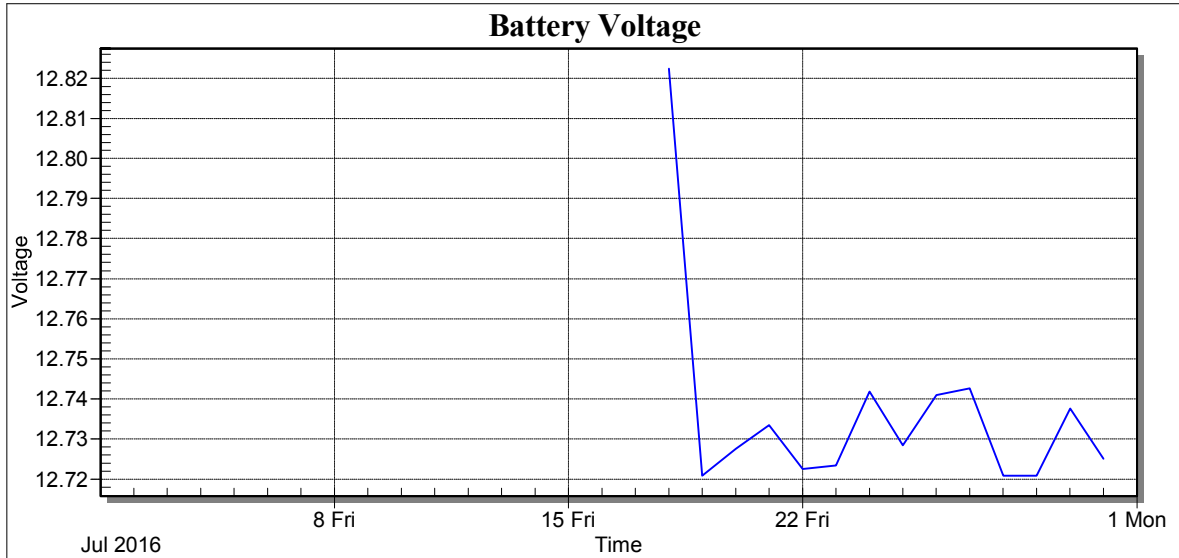

## Weather Station: CEDSA

Location: Villa Lucre

Report Type: 1 Month

Created: lunes, 05 de septiembre de 2016 6:36 a. m.

Report Period: julio 2016

Date	Batt Volt Min
18/7/16	12.82
19/7/16	12.72
20/7/16	12.73
21/7/16	12.73
22/7/16	12.72
23/7/16	12.72
24/7/16	12.74
25/7/16	12.73
26/7/16	12.74
27/7/16	12.74
28/7/16	12.72
29/7/16	12.72
30/7/16	12.74
31/7/16	12.73
Low	12.72
High	12.82
Average	12.74
Std Dev	0.02