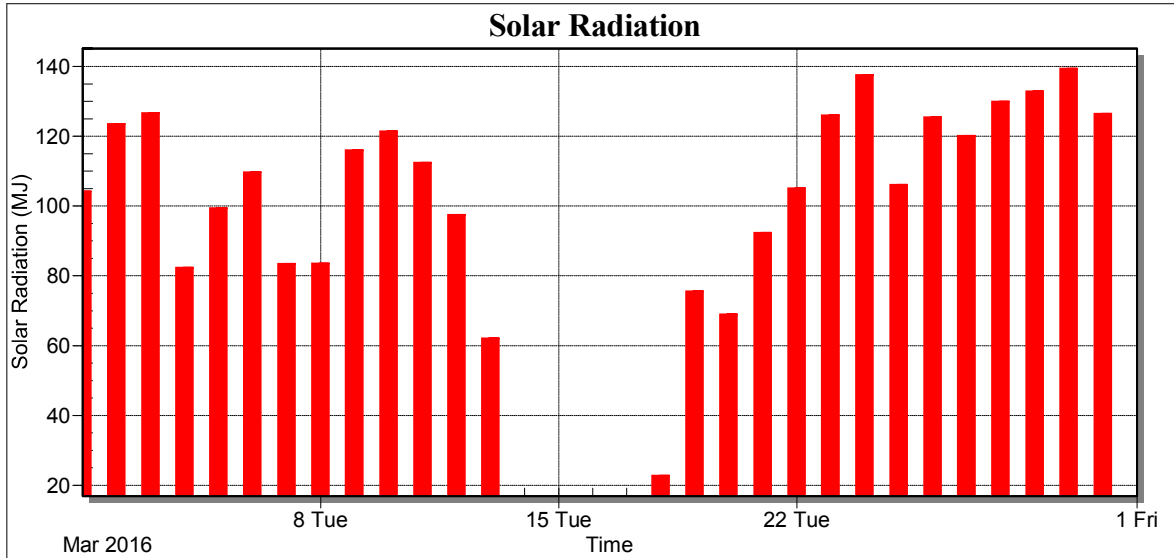

## Weather Station: CEDSA

Location: Villa Lucre

Report Type: 1 Month

Created: viernes, 06 de mayo de 2016 7:11 a. m.

Report Period: marzo 2016

Date	Air Temp Min (°C)	Air Temp Max (°C)	Air Temp Avg (°C)
1/3/16	24.90	31.70	27.55
2/3/16	25.60	33.20	28.44
3/3/16	24.60	33.70	28.36
4/3/16	25.80	32.00	27.92
5/3/16	26.00	33.10	28.52
6/3/16	24.80	34.60	28.40
7/3/16	23.50	33.20	27.69
8/3/16	24.10	34.00	28.29
9/3/16	24.90	34.80	28.62
10/3/16	24.60	34.70	28.98
11/3/16	25.60	34.20	28.95
12/3/16	25.10	33.10	28.11
13/3/16	23.00	33.10	26.57
18/3/16	27.20	32.60	29.38
19/3/16	25.80	33.60	28.51
20/3/16	26.20	31.80	28.33
21/3/16	26.60	32.70	28.91
22/3/16	26.70	33.30	28.97
23/3/16	26.10	32.90	28.62
24/3/16	26.30	34.50	29.24
25/3/16	25.60	33.70	28.86
26/3/16	25.60	34.50	29.09
27/3/16	26.00	33.70	28.80
28/3/16	25.20	34.40	28.93
29/3/16	25.30	34.60	28.97
30/3/16	24.30	35.50	29.10
31/3/16	24.10	35.20	28.91
Low	23.00	31.70	26.57
High	27.20	35.50	29.38
Average	25.31	33.64	28.56
Std Dev	0.97	0.99	0.59

## Weather Station: CEDSA

Location: Villa Lucre

Report Type: 1 Month

Created: viernes, 06 de mayo de 2016 7:11 a. m.

Report Period: marzo 2016

Date	Total Solar Radiation (MJ)
1/3/16	104.13
2/3/16	123.49
3/3/16	126.64
4/3/16	82.29
5/3/16	99.44
6/3/16	109.64
7/3/16	83.43
8/3/16	83.56
9/3/16	115.89
10/3/16	121.40
11/3/16	112.40
12/3/16	97.52
13/3/16	62.07
18/3/16	22.75
19/3/16	75.57
20/3/16	68.98
21/3/16	92.27
22/3/16	105.07
23/3/16	125.96
24/3/16	137.57
25/3/16	106.14
26/3/16	125.42
27/3/16	120.11
28/3/16	129.96
29/3/16	132.87
30/3/16	139.38
31/3/16	126.42
Low	22.75
High	139.38
Average	104.83
Std Dev	26.47
Total	2830.37