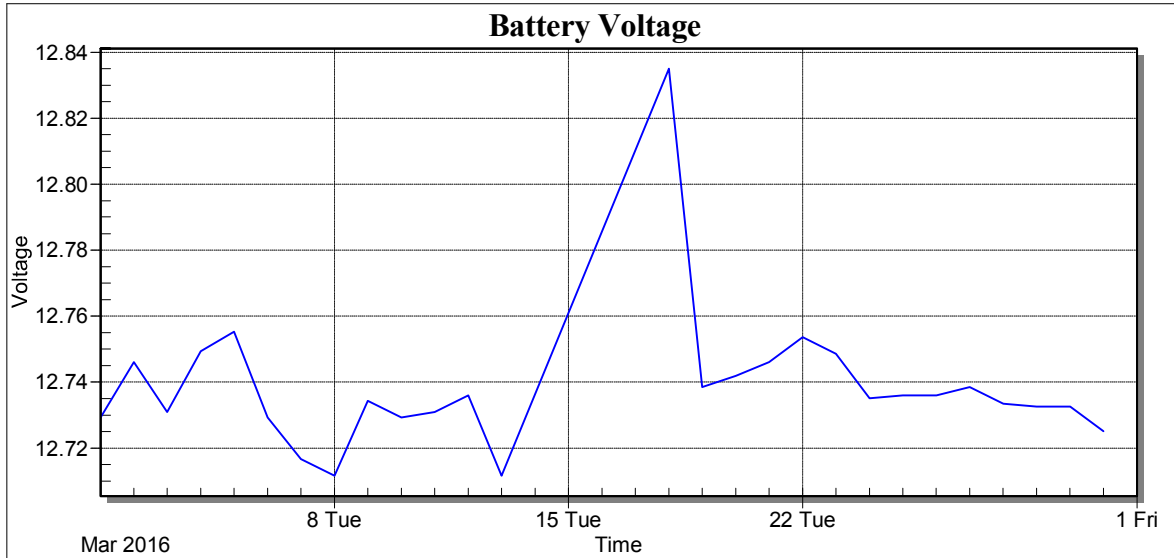

## Weather Station: CEDSA

Location: Villa Lucre

Report Type: 1 Month

Created: viernes, 06 de mayo de 2016 7:11 a. m.

Report Period: marzo 2016

Date	Batt Volt Min
1/3/16	12.73
2/3/16	12.75
3/3/16	12.73
4/3/16	12.75
5/3/16	12.76
6/3/16	12.73
7/3/16	12.72
8/3/16	12.71
9/3/16	12.73
10/3/16	12.73
11/3/16	12.73
12/3/16	12.74
13/3/16	12.71
18/3/16	12.84
19/3/16	12.74
20/3/16	12.74
21/3/16	12.75
22/3/16	12.75
23/3/16	12.75
24/3/16	12.74
25/3/16	12.74
26/3/16	12.74
27/3/16	12.74
28/3/16	12.73
29/3/16	12.73
30/3/16	12.73
31/3/16	12.73
Low	12.71
High	12.84
Average	12.74
Std Dev	0.02

## Weather Station: CEDSA

Location: Villa Lucre

Report Type: 1 Month

Created: viernes, 06 de mayo de 2016 7:11 a. m.

Report Period: marzo 2016

Date	Air Temp Min (°C)	Air Temp Max (°C)	Air Temp Avg (°C)
1/3/16	24.90	31.70	27.55
2/3/16	25.60	33.20	28.44
3/3/16	24.60	33.70	28.36
4/3/16	25.80	32.00	27.92
5/3/16	26.00	33.10	28.52
6/3/16	24.80	34.60	28.40
7/3/16	23.50	33.20	27.69
8/3/16	24.10	34.00	28.29
9/3/16	24.90	34.80	28.62
10/3/16	24.60	34.70	28.98
11/3/16	25.60	34.20	28.95
12/3/16	25.10	33.10	28.11
13/3/16	23.00	33.10	26.57
18/3/16	27.20	32.60	29.38
19/3/16	25.80	33.60	28.51
20/3/16	26.20	31.80	28.33
21/3/16	26.60	32.70	28.91
22/3/16	26.70	33.30	28.97
23/3/16	26.10	32.90	28.62
24/3/16	26.30	34.50	29.24
25/3/16	25.60	33.70	28.86
26/3/16	25.60	34.50	29.09
27/3/16	26.00	33.70	28.80
28/3/16	25.20	34.40	28.93
29/3/16	25.30	34.60	28.97
30/3/16	24.30	35.50	29.10
31/3/16	24.10	35.20	28.91
Low	23.00	31.70	26.57
High	27.20	35.50	29.38
Average	25.31	33.64	28.56
Std Dev	0.97	0.99	0.59