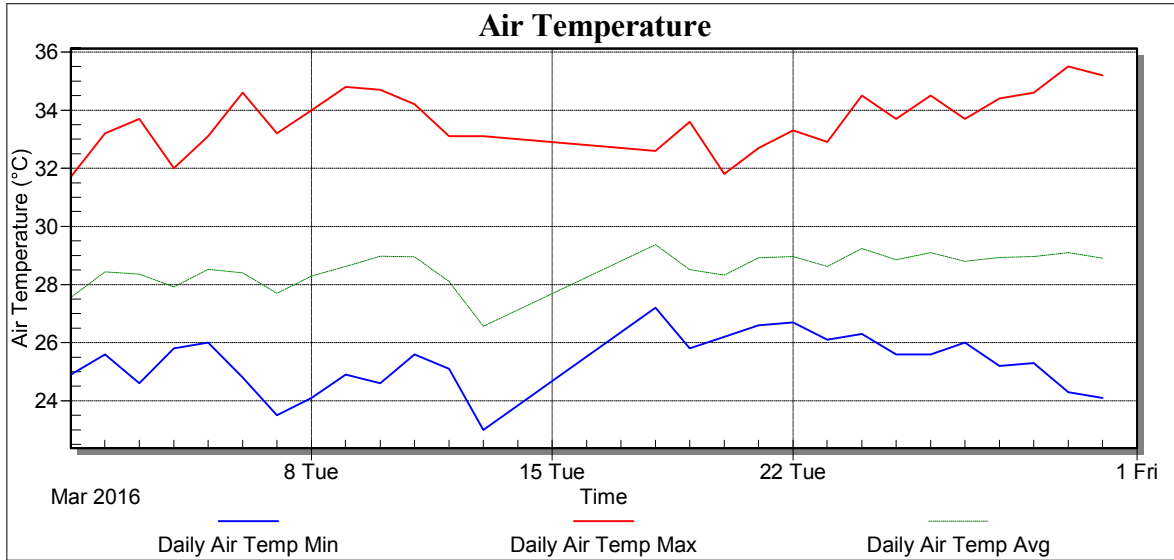

## Weather Station: CEDSA

Location: Villa Lucre

Report Type: 1 Month

Created: viernes, 06 de mayo de 2016 7:11 a. m.

Report Period: marzo 2016

Date	Batt Volt Min
1/3/16	12.73
2/3/16	12.75
3/3/16	12.73
4/3/16	12.75
5/3/16	12.76
6/3/16	12.73
7/3/16	12.72
8/3/16	12.71
9/3/16	12.73
10/3/16	12.73
11/3/16	12.73
12/3/16	12.74
13/3/16	12.71
18/3/16	12.84
19/3/16	12.74
20/3/16	12.74
21/3/16	12.75
22/3/16	12.75
23/3/16	12.75
24/3/16	12.74
25/3/16	12.74
26/3/16	12.74
27/3/16	12.74
28/3/16	12.73
29/3/16	12.73
30/3/16	12.73
31/3/16	12.73
Low	12.71
High	12.84
Average	12.74
Std Dev	0.02

## Weather Station: CEDSA

Location: Villa Lucre

Report Type: 1 Month

Created: viernes, 06 de mayo de 2016 7:11 a. m.

Report Period: marzo 2016

Date	Air Temp Min (°C)	Air Temp Max (°C)	Air Temp Avg (°C)
1/3/16	24.90	31.70	27.55
2/3/16	25.60	33.20	28.44
3/3/16	24.60	33.70	28.36
4/3/16	25.80	32.00	27.92
5/3/16	26.00	33.10	28.52
6/3/16	24.80	34.60	28.40
7/3/16	23.50	33.20	27.69
8/3/16	24.10	34.00	28.29
9/3/16	24.90	34.80	28.62
10/3/16	24.60	34.70	28.98
11/3/16	25.60	34.20	28.95
12/3/16	25.10	33.10	28.11
13/3/16	23.00	33.10	26.57
18/3/16	27.20	32.60	29.38
19/3/16	25.80	33.60	28.51
20/3/16	26.20	31.80	28.33
21/3/16	26.60	32.70	28.91
22/3/16	26.70	33.30	28.97
23/3/16	26.10	32.90	28.62
24/3/16	26.30	34.50	29.24
25/3/16	25.60	33.70	28.86
26/3/16	25.60	34.50	29.09
27/3/16	26.00	33.70	28.80
28/3/16	25.20	34.40	28.93
29/3/16	25.30	34.60	28.97
30/3/16	24.30	35.50	29.10
31/3/16	24.10	35.20	28.91
Low	23.00	31.70	26.57
High	27.20	35.50	29.38
Average	25.31	33.64	28.56
Std Dev	0.97	0.99	0.59