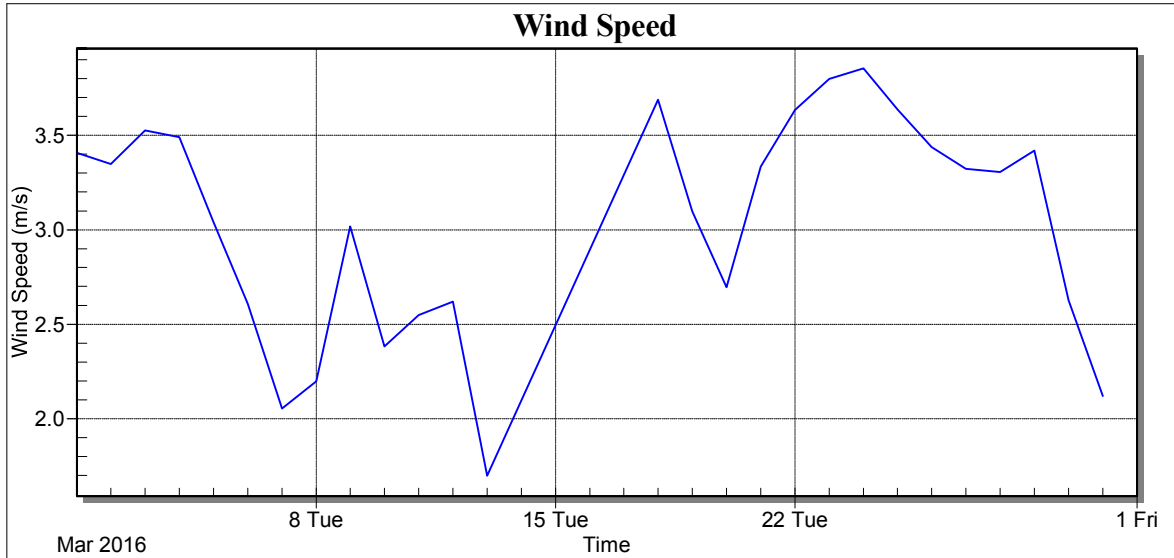

## Weather Station: CEDSA

Location: Villa Lucre

Report Type: 1 Month

Created: viernes, 06 de mayo de 2016 7:11 a. m.

Report Period: marzo 2016

Date	RH Avg (%)
1/3/16	68.07
2/3/16	62.25
3/3/16	58.64
4/3/16	64.67
5/3/16	61.84
6/3/16	60.81
7/3/16	63.43
8/3/16	62.41
9/3/16	62.42
10/3/16	61.76
11/3/16	62.16
12/3/16	60.60
13/3/16	63.68
14/3/16	60.67
15/3/16	63.68
16/3/16	62.11
17/3/16	62.11
18/3/16	62.11
19/3/16	68.23
20/3/16	69.47
21/3/16	62.52
22/3/16	62.60
23/3/16	63.09
24/3/16	60.42
25/3/16	63.12
26/3/16	61.42
27/3/16	63.80
28/3/16	62.49
29/3/16	59.09
30/3/16	59.29
31/3/16	60.75
Low	58.64
High	69.47
Average	62.63
Std Dev	2.54

## Weather Station: CEDSA

Location: Villa Lucre

Report Type: 1 Month

Created: viernes, 06 de mayo de 2016 7:11 a. m.

Report Period: marzo 2016

Date	Rain Fall (mm)
1/3/16	0.00
2/3/16	0.00
3/3/16	0.00
4/3/16	0.00
5/3/16	0.00
6/3/16	0.00
7/3/16	0.00
8/3/16	0.00
9/3/16	0.00
10/3/16	0.00
11/3/16	0.00
12/3/16	0.02
13/3/16	0.00
18/3/16	0.00
19/3/16	0.00
20/3/16	0.00
21/3/16	0.00
22/3/16	0.08
23/3/16	0.00
24/3/16	0.00
25/3/16	0.00
26/3/16	0.00
27/3/16	0.00
28/3/16	0.00
29/3/16	0.00
30/3/16	0.00
31/3/16	0.00
Low	0.00
High	0.08
Average	0.00
Std Dev	0.02
Total	0.10

## Weather Station: CEDSA

Location: Villa Lucre

Report Type: 1 Month

Created: viernes, 06 de mayo de 2016 7:11 a. m.

Report Period: marzo 2016

Date	Wind Speed Avg (m/s)
1/3/16	3.41
2/3/16	3.35
3/3/16	3.52
4/3/16	3.49
5/3/16	3.04
6/3/16	2.61
7/3/16	2.05
8/3/16	2.20
9/3/16	3.02
10/3/16	2.38
11/3/16	2.55
12/3/16	2.62
13/3/16	1.70
14/3/16	2.38
15/3/16	2.70
16/3/16	3.33
17/3/16	3.63
18/3/16	3.80
19/3/16	3.85
20/3/16	3.64
21/3/16	3.44
22/3/16	3.32
23/3/16	3.30
24/3/16	3.42
25/3/16	3.42
26/3/16	2.63
27/3/16	2.12
28/3/16	1.70
29/3/16	3.85
30/3/16	3.03
31/3/16	0.58
Low	1.70
High	3.85
Average	3.03
Std Dev	0.58