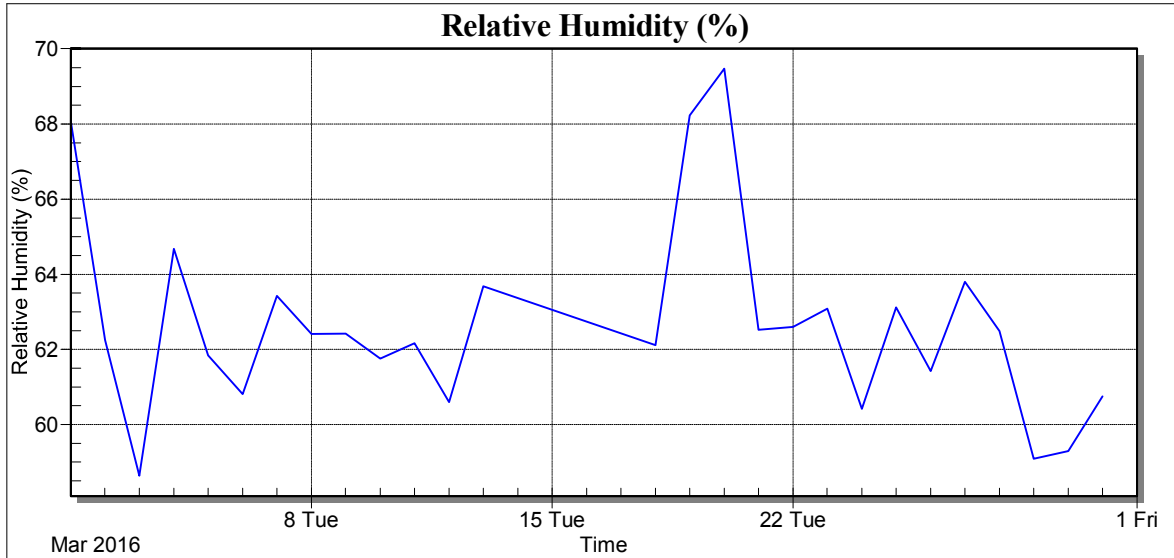

## Weather Station: CEDSA

Location: Villa Lucre

Report Type: 1 Month

Created: viernes, 06 de mayo de 2016 7:11 a. m.

Report Period: marzo 2016

Date	Total Solar Radiation (MJ)
1/3/16	104.13
2/3/16	123.49
3/3/16	126.64
4/3/16	82.29
5/3/16	99.44
6/3/16	109.64
7/3/16	83.43
8/3/16	83.56
9/3/16	115.89
10/3/16	121.40
11/3/16	112.40
12/3/16	97.52
13/3/16	62.07
18/3/16	22.75
19/3/16	75.57
20/3/16	68.98
21/3/16	92.27
22/3/16	105.07
23/3/16	125.96
24/3/16	137.57
25/3/16	106.14
26/3/16	125.42
27/3/16	120.11
28/3/16	129.96
29/3/16	132.87
30/3/16	139.38
31/3/16	126.42
Low	22.75
High	139.38
Average	104.83
Std Dev	26.47
Total	2830.37

## Weather Station: CEDSA

Location: Villa Lucre

Report Type: 1 Month

Created: viernes, 06 de mayo de 2016 7:11 a. m.

Report Period: marzo 2016

Date	RH Avg (%)
1/3/16	68.07
2/3/16	62.25
3/3/16	58.64
4/3/16	64.67
5/3/16	61.84
6/3/16	60.81
7/3/16	63.43
8/3/16	62.41
9/3/16	62.42
10/3/16	61.76
11/3/16	62.16
12/3/16	60.60
13/3/16	63.68
14/3/16	60.67
15/3/16	63.68
16/3/16	62.11
17/3/16	62.11
18/3/16	62.11
19/3/16	68.23
20/3/16	69.47
21/3/16	62.52
22/3/16	62.60
23/3/16	63.09
24/3/16	60.42
25/3/16	63.12
26/3/16	61.42
27/3/16	63.80
28/3/16	62.49
29/3/16	59.09
30/3/16	59.29
31/3/16	60.75
Low	58.64
High	69.47
Average	62.63
Std Dev	2.54