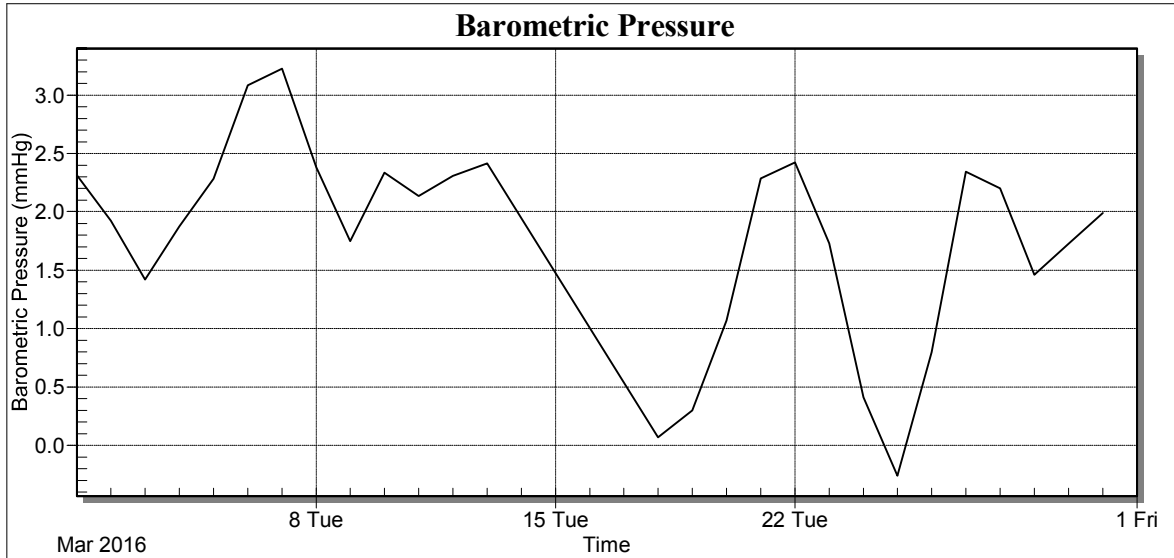

## Wind Rose

## Weather Station: CEDSA

Location: Villa Lucre

Report Type: 1 Month

Created: viernes, 06 de mayo de 2016 7:11 a. m.

Report Period: marzo 2016

Date	Avg BP (mmHg)
1/3/16	2.31
2/3/16	1.93
3/3/16	1.42
4/3/16	1.88
5/3/16	2.28
6/3/16	3.08
7/3/16	3.23
8/3/16	2.38
9/3/16	1.75
10/3/16	2.33
11/3/16	2.14
12/3/16	2.31
13/3/16	2.41
18/3/16	0.07
19/3/16	0.30
20/3/16	1.07
21/3/16	2.29
22/3/16	2.42
23/3/16	1.73
24/3/16	0.41
25/3/16	-0.26
26/3/16	0.80
27/3/16	2.34
28/3/16	2.20
29/3/16	1.46
30/3/16	1.73
31/3/16	1.99
Low	-0.26
High	3.23
Average	1.78
Std Dev	0.86