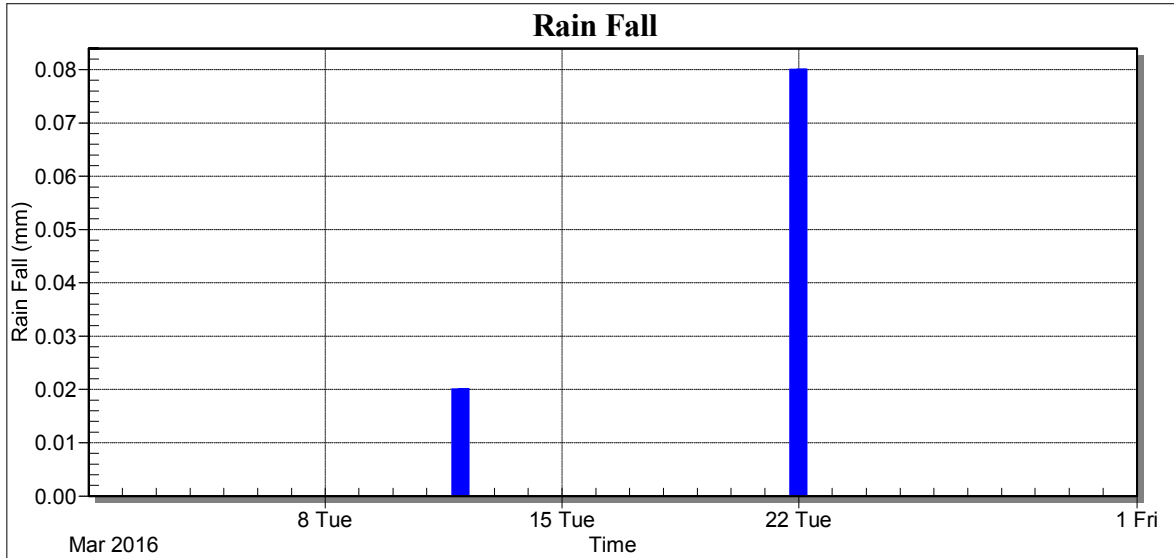

## Weather Station: CEDSA

Location: Villa Lucre

Report Type: 1 Month

Created: viernes, 06 de mayo de 2016 7:11 a. m.

Report Period: marzo 2016

Date	Total Solar Radiation (MJ)
1/3/16	104.13
2/3/16	123.49
3/3/16	126.64
4/3/16	82.29
5/3/16	99.44
6/3/16	109.64
7/3/16	83.43
8/3/16	83.56
9/3/16	115.89
10/3/16	121.40
11/3/16	112.40
12/3/16	97.52
13/3/16	62.07
18/3/16	22.75
19/3/16	75.57
20/3/16	68.98
21/3/16	92.27
22/3/16	105.07
23/3/16	125.96
24/3/16	137.57
25/3/16	106.14
26/3/16	125.42
27/3/16	120.11
28/3/16	129.96
29/3/16	132.87
30/3/16	139.38
31/3/16	126.42
Low	22.75
High	139.38
Average	104.83
Std Dev	26.47
Total	2830.37

## Weather Station: CEDSA

Location: Villa Lucre

Report Type: 1 Month

Created: viernes, 06 de mayo de 2016 7:11 a. m.

Report Period: marzo 2016

Date	RH Avg (%)
1/3/16	68.07
2/3/16	62.25
3/3/16	58.64
4/3/16	64.67
5/3/16	61.84
6/3/16	60.81
7/3/16	63.43
8/3/16	62.41
9/3/16	62.42
10/3/16	61.76
11/3/16	62.16
12/3/16	60.60
13/3/16	63.68
14/3/16	60.67
15/3/16	63.68
16/3/16	62.11
17/3/16	62.11
18/3/16	62.11
19/3/16	68.23
20/3/16	69.47
21/3/16	62.52
22/3/16	62.60
23/3/16	63.09
24/3/16	60.42
25/3/16	63.12
26/3/16	61.42
27/3/16	63.80
28/3/16	62.49
29/3/16	59.09
30/3/16	59.29
31/3/16	60.75
Low	58.64
High	69.47
Average	62.63
Std Dev	2.54

## Weather Station: CEDSA

Location: Villa Lucre

Report Type: 1 Month

Created: viernes, 06 de mayo de 2016 7:11 a. m.

Report Period: marzo 2016

Date	Rain Fall (mm)
1/3/16	0.00
2/3/16	0.00
3/3/16	0.00
4/3/16	0.00
5/3/16	0.00
6/3/16	0.00
7/3/16	0.00
8/3/16	0.00
9/3/16	0.00
10/3/16	0.00
11/3/16	0.00
12/3/16	0.02
13/3/16	0.00
18/3/16	0.00
19/3/16	0.00
20/3/16	0.00
21/3/16	0.00
22/3/16	0.08
23/3/16	0.00
24/3/16	0.00
25/3/16	0.00
26/3/16	0.00
27/3/16	0.00
28/3/16	0.00
29/3/16	0.00
30/3/16	0.00
31/3/16	0.00
Low	0.00
High	0.08
Average	0.00
Std Dev	0.02
Total	0.10