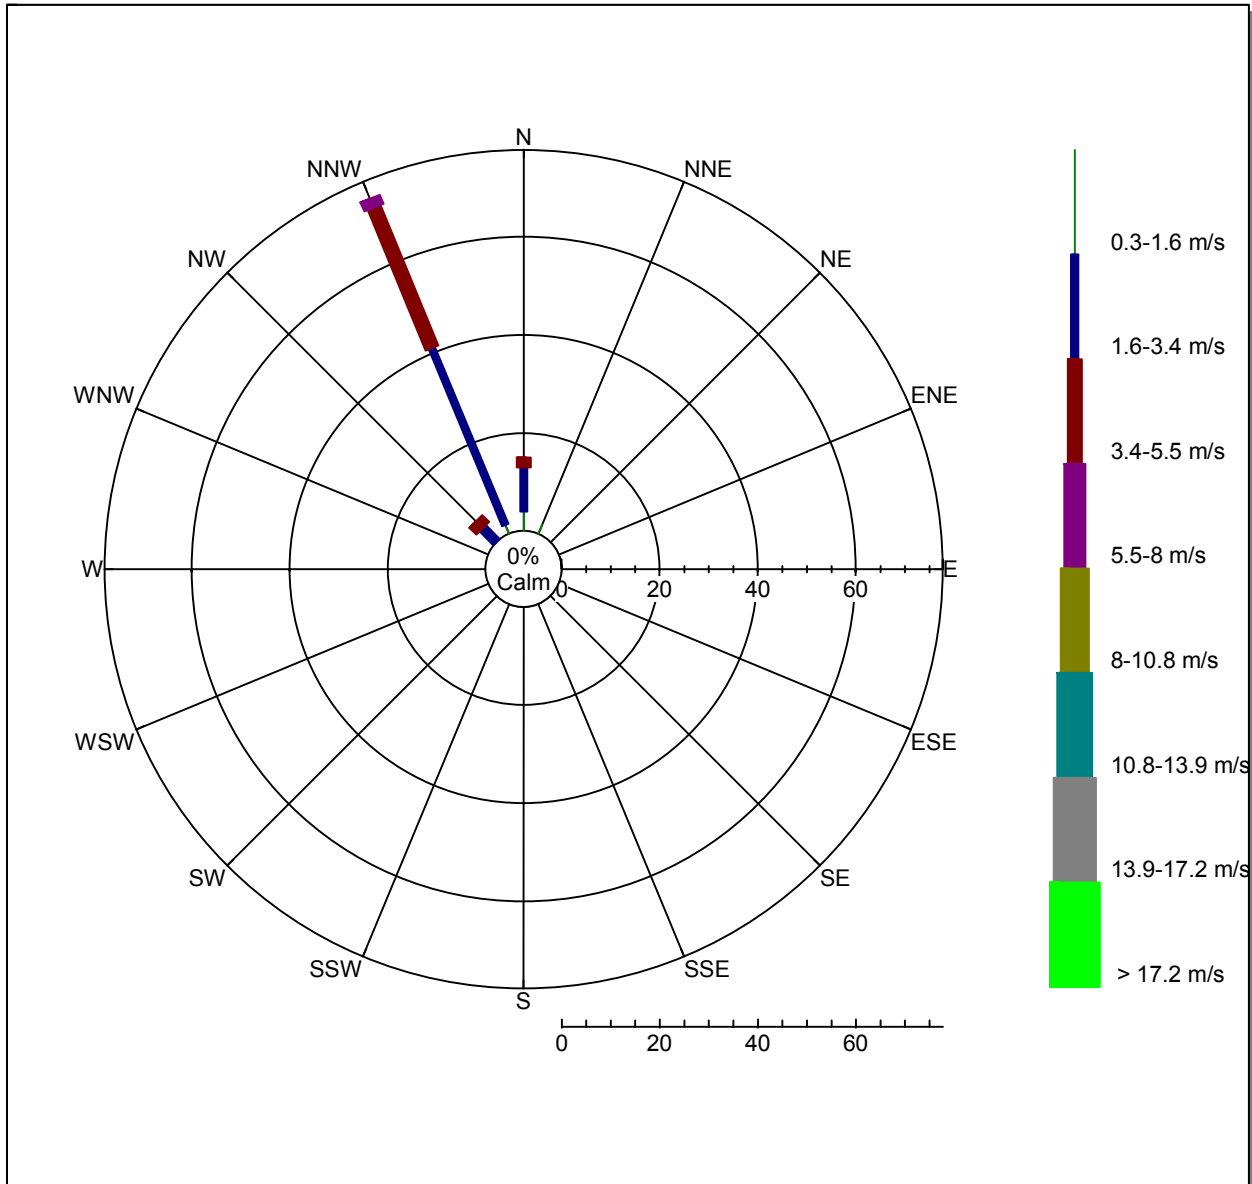

Weather Station: CEDSA

Location: Villa Lucre

Report Type: 1 Month

Created: viernes, 06 de mayo de 2016 7:11 a. m.

Report Period: marzo 2016

Wind Rose