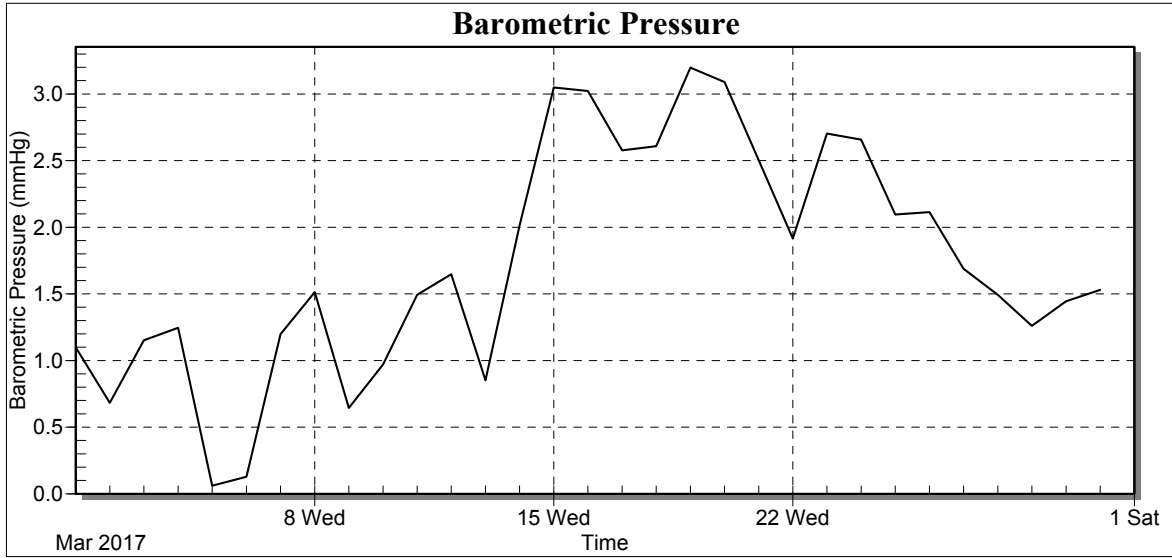

Weather Station: CEDSA

Location: Villa Lucre

Report Type: 1 Month

Created: jueves, 13 de abril de 2017 9:10 a. m.

Report Period: marzo 2017

Weather Station: CEDSA

Location: Villa Lucre

Report Type: 1 Month

Created: jueves, 13 de abril de 2017 9:10 a. m.

Report Period: marzo 2017

Date	Avg BP (mmHg)
1/3/17	1.10
2/3/17	0.68
3/3/17	1.15
4/3/17	1.25
5/3/17	0.06
6/3/17	0.13
7/3/17	1.20
8/3/17	1.51
9/3/17	0.64
10/3/17	0.97
11/3/17	1.49
12/3/17	1.65
13/3/17	0.85
14/3/17	2.01
15/3/17	3.05
16/3/17	3.02
17/3/17	2.58
18/3/17	2.61
19/3/17	3.20
20/3/17	3.09
21/3/17	2.50
22/3/17	1.91
23/3/17	2.70
24/3/17	2.66
25/3/17	2.10
26/3/17	2.11
27/3/17	1.69
28/3/17	1.49
29/3/17	1.26
30/3/17	1.45
31/3/17	1.53
Low	0.06
High	3.20
Average	1.73
Std Dev	0.85