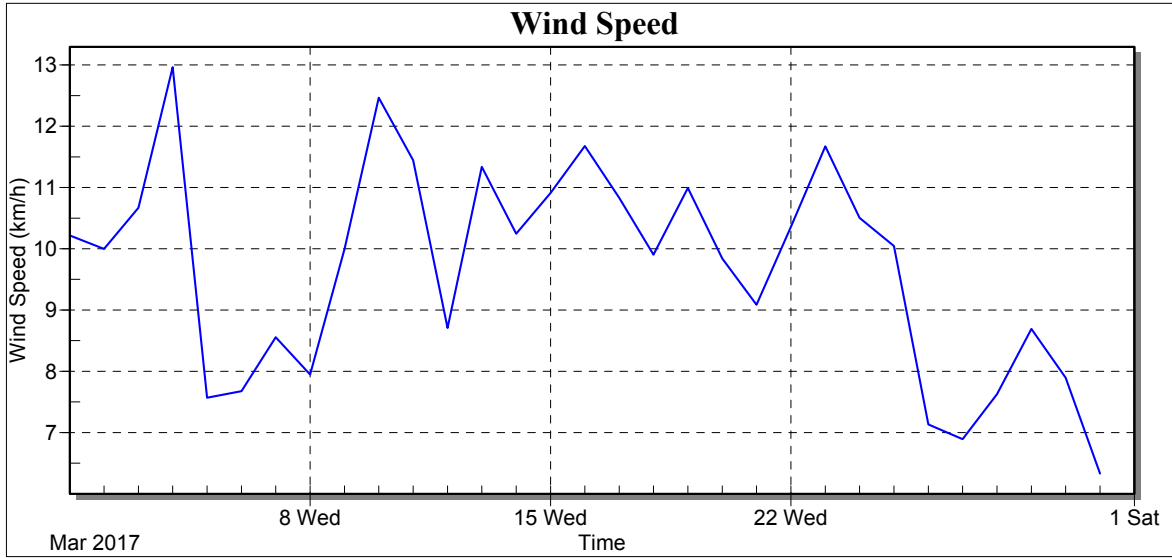

Weather Station: CEDSA

Location: Villa Lucre

Report Type: 1 Month

Created: jueves, 13 de abril de 2017 9:10 a. m.

Report Period: marzo 2017

Date	Rain Fall (mm)
1/3/17	0.00
2/3/17	0.00
3/3/17	0.00
4/3/17	0.05
5/3/17	0.06
6/3/17	0.00
7/3/17	0.00
8/3/17	0.00
9/3/17	0.00
10/3/17	0.00
11/3/17	0.00
12/3/17	2.55
13/3/17	0.00
14/3/17	0.00
15/3/17	0.00
16/3/17	0.04
17/3/17	0.00
18/3/17	0.00
19/3/17	0.00
20/3/17	0.00
21/3/17	0.00
22/3/17	0.00
23/3/17	0.00
24/3/17	0.00
25/3/17	0.02
26/3/17	4.12
27/3/17	0.00
28/3/17	0.00
29/3/17	0.00
30/3/17	0.00
31/3/17	2.51
Low	0.00
High	4.12
Average	0.30
Std Dev	0.93
Total	9.35

Weather Station: CEDSA

Location: Villa Lucre

Report Type: 1 Month

Created: jueves, 13 de abril de 2017 9:10 a. m.

Report Period: marzo 2017