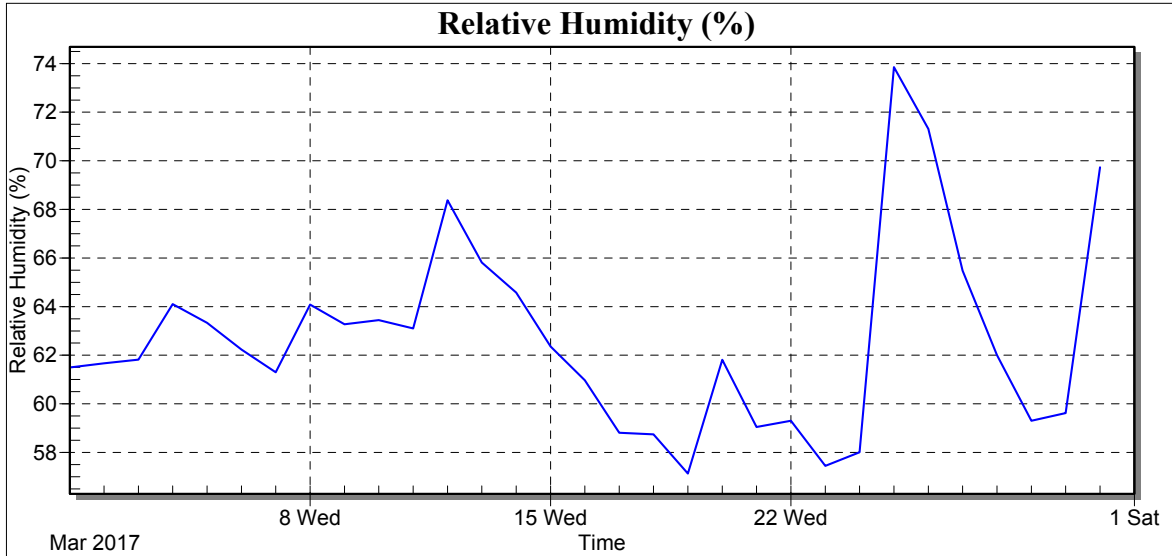

Created: jueves, 13 de abril de 2017 9:10 a. m.

Report Period: marzo 2017

Date	Total Solar Radiation (MJ)
1/3/17	116.76
2/3/17	120.70
3/3/17	96.48
4/3/17	108.99
5/3/17	66.37
6/3/17	77.03
7/3/17	94.74
8/3/17	85.20
9/3/17	117.65
10/3/17	118.34
11/3/17	120.55
12/3/17	60.22
13/3/17	114.95
14/3/17	95.27
15/3/17	101.90
16/3/17	107.66
17/3/17	116.43
18/3/17	115.04
19/3/17	127.38
20/3/17	117.74
21/3/17	115.98
22/3/17	122.47
23/3/17	124.37
24/3/17	118.67
25/3/17	59.08
26/3/17	57.48
27/3/17	89.93
28/3/17	131.22
29/3/17	124.79
30/3/17	120.15
31/3/17	101.84
Low	57.48
High	131.22
Average	104.69
Std Dev	21.12
Total	3245.38

Weather Station: CEDSA

Location: Villa Lucre

Report Type: 1 Month

Created: jueves, 13 de abril de 2017 9:10 a. m.

Report Period: marzo 2017

Weather Station: CEDSA

Location: Villa Lucre

Report Type: 1 Month