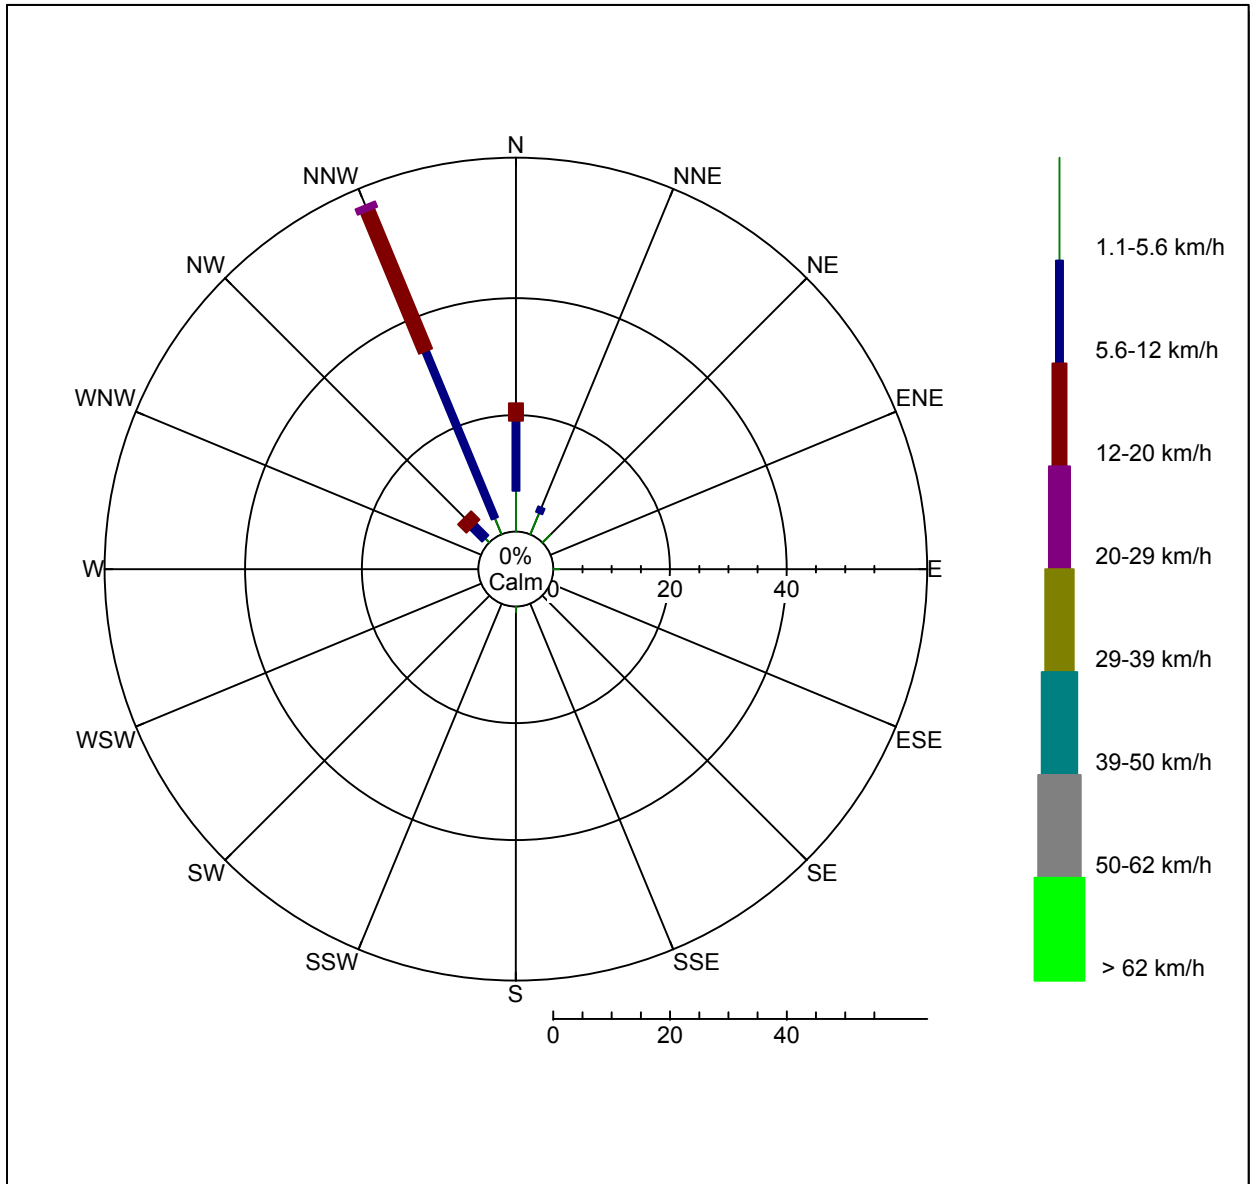

Weather Station: CEDSA

Location: Villa Lucre

Report Type: 1 Month

Created: jueves, 13 de abril de 2017 9:10 a. m.

Report Period: marzo 2017

Wind Rose

Weather Station: CEDSA

Location: Villa Lucre