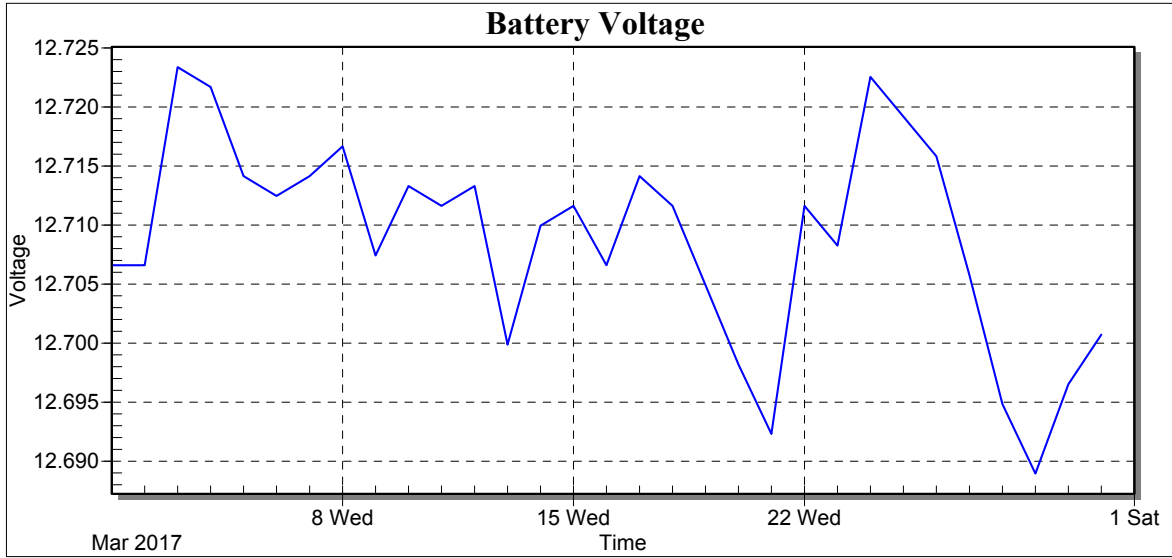

Weather Station: CEDSA

Location: Villa Lucre

Report Type: 1 Month

Created: jueves, 13 de abril de 2017 9:10 a. m.

Report Period: marzo 2017

Weather Station: CEDSA

Location: Villa Lucre

Report Type: 1 Month

Created: jueves, 13 de abril de 2017 9:10 a. m.

Report Period: marzo 2017

Date	Batt Volt Min
1/3/17	12.71
2/3/17	12.71
3/3/17	12.72
4/3/17	12.72
5/3/17	12.71
6/3/17	12.71
7/3/17	12.71
8/3/17	12.72
9/3/17	12.71
10/3/17	12.71
11/3/17	12.71
12/3/17	12.71
13/3/17	12.70
14/3/17	12.71
15/3/17	12.71
16/3/17	12.71
17/3/17	12.71
18/3/17	12.71
19/3/17	12.70
20/3/17	12.70
21/3/17	12.69
22/3/17	12.71
23/3/17	12.71
24/3/17	12.72
25/3/17	12.72
26/3/17	12.72
27/3/17	12.71
28/3/17	12.69
29/3/17	12.69
30/3/17	12.70
31/3/17	12.70
Low	12.69
High	12.72
Average	12.71
Std Dev	0.01