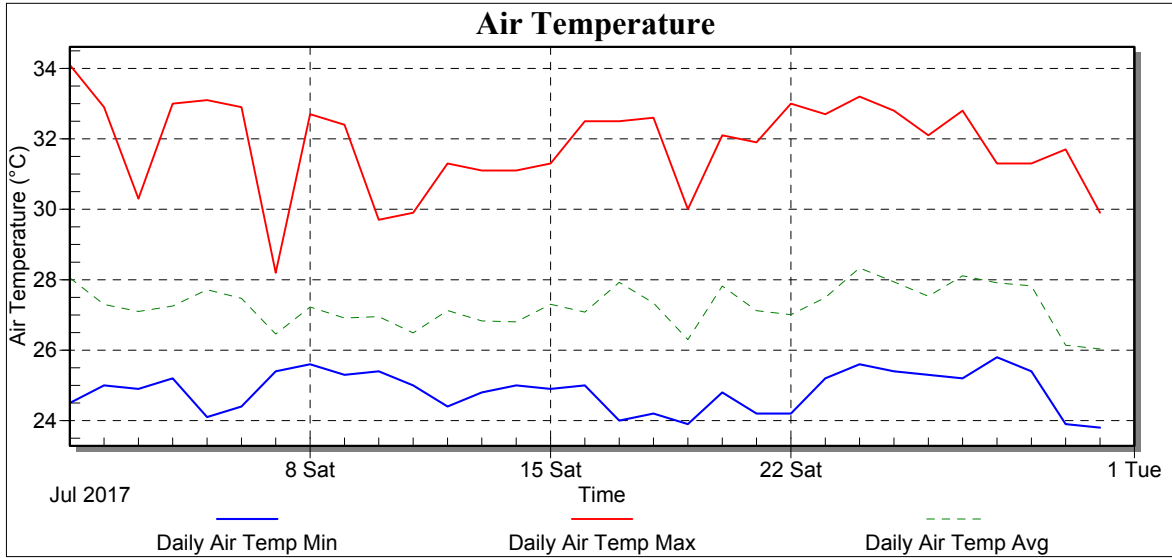

Weather Station: WH_500_Series

Location: ESTACION VILLA LUCRE

Report Type: 1 Month

Created: domingo, 21 de enero de 2018 8:36 a. m.

Report Period: julio 2017

Weather Station: WH_500_Series

Location: ESTACION VILLA LUCRE

Report Type: 1 Month

Created: domingo, 21 de enero de 2018 8:36 a. m.

Report Period: julio 2017

Date	Air Temp Min (°C)	Air Temp Max (°C)	Air Temp Avg (°C)
1/7/17	24.50	34.10	28.05
2/7/17	25.00	32.90	27.30
3/7/17	24.90	30.30	27.10
4/7/17	25.20	33.00	27.25
5/7/17	24.10	33.10	27.72
6/7/17	24.40	32.90	27.47
7/7/17	25.40	28.20	26.46
8/7/17	25.60	32.70	27.22
9/7/17	25.30	32.40	26.91
10/7/17	25.40	29.70	26.95
11/7/17	25.00	29.90	26.49
12/7/17	24.40	31.30	27.12
13/7/17	24.80	31.10	26.83
14/7/17	25.00	31.10	26.80
15/7/17	24.90	31.30	27.30
16/7/17	25.00	32.50	27.08
17/7/17	24.00	32.50	27.93
18/7/17	24.20	32.60	27.34
19/7/17	23.90	30.00	26.30
20/7/17	24.80	32.10	27.82
21/7/17	24.20	31.90	27.12
22/7/17	24.20	33.00	27.01
23/7/17	25.20	32.70	27.49
24/7/17	25.60	33.20	28.33
25/7/17	25.40	32.80	27.94
26/7/17	25.30	32.10	27.53
27/7/17	25.20	32.80	28.11
28/7/17	25.80	31.30	27.91
29/7/17	25.40	31.30	27.82
30/7/17	23.90	31.70	26.14
31/7/17	23.80	29.90	26.04
Low	23.80	28.20	26.04
High	25.80	34.10	28.33
Average	24.83	31.82	27.25
Std Dev	0.57	1.30	0.58