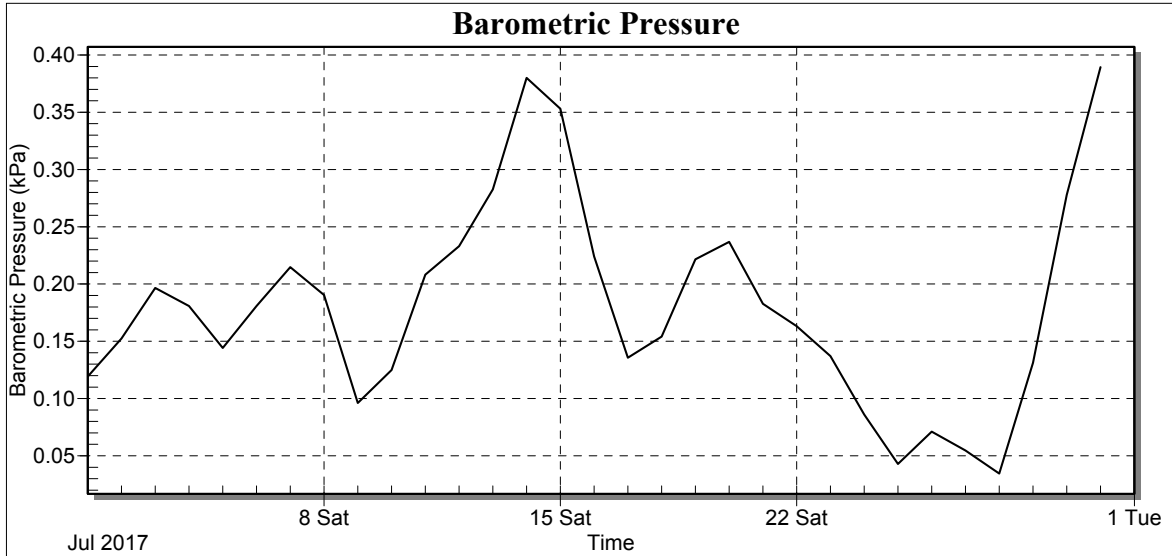

Weather Station: WH_500_Series

Location: ESTACION VILLA LUCRE

Report Type: 1 Month

Created: domingo, 21 de enero de 2018 8:36 a. m.

Report Period: julio 2017

Weather Station: WH_500_Series

Location: ESTACION VILLA LUCRE

Report Type: 1 Month

Created: domingo, 21 de enero de 2018 8:36 a. m.

Report Period: julio 2017

Date	Avg BP (kPa)
1/7/17	0.12
2/7/17	0.15
3/7/17	0.20
4/7/17	0.18
5/7/17	0.14
6/7/17	0.18
7/7/17	0.21
8/7/17	0.19
9/7/17	0.10
10/7/17	0.12
11/7/17	0.21
12/7/17	0.23
13/7/17	0.28
14/7/17	0.38
15/7/17	0.35
16/7/17	0.22
17/7/17	0.14
18/7/17	0.15
19/7/17	0.22
20/7/17	0.24
21/7/17	0.18
22/7/17	0.16
23/7/17	0.14
24/7/17	0.09
25/7/17	0.04
26/7/17	0.07
27/7/17	0.05
28/7/17	0.03
29/7/17	0.13
30/7/17	0.28
31/7/17	0.39
Low	0.03
High	0.39
Average	0.18
Std Dev	0.09