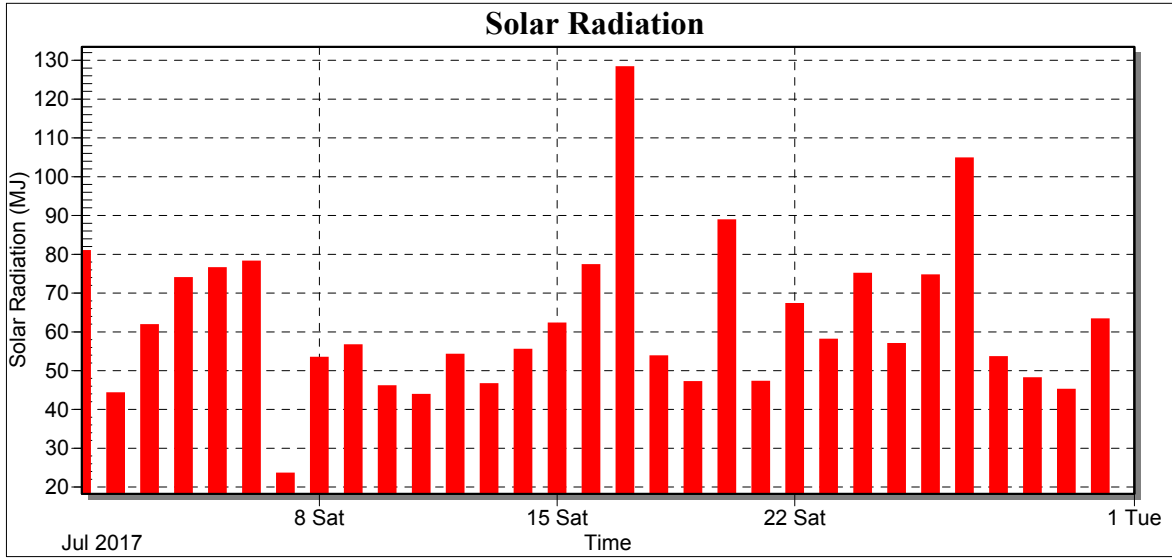

Report Type: 1 Month

Created: domingo, 21 de enero de 2018 8:36 a. m.

Report Period: julio 2017

Date	Air Temp Min (°C)	Air Temp Max (°C)	Air Temp Avg (°C)
1/7/17	24.50	34.10	28.05
2/7/17	25.00	32.90	27.30
3/7/17	24.90	30.30	27.10
4/7/17	25.20	33.00	27.25
5/7/17	24.10	33.10	27.72
6/7/17	24.40	32.90	27.47
7/7/17	25.40	28.20	26.46
8/7/17	25.60	32.70	27.22
9/7/17	25.30	32.40	26.91
10/7/17	25.40	29.70	26.95
11/7/17	25.00	29.90	26.49
12/7/17	24.40	31.30	27.12
13/7/17	24.80	31.10	26.83
14/7/17	25.00	31.10	26.80
15/7/17	24.90	31.30	27.30
16/7/17	25.00	32.50	27.08
17/7/17	24.00	32.50	27.93
18/7/17	24.20	32.60	27.34
19/7/17	23.90	30.00	26.30
20/7/17	24.80	32.10	27.82
21/7/17	24.20	31.90	27.12
22/7/17	24.20	33.00	27.01
23/7/17	25.20	32.70	27.49
24/7/17	25.60	33.20	28.33
25/7/17	25.40	32.80	27.94
26/7/17	25.30	32.10	27.53
27/7/17	25.20	32.80	28.11
28/7/17	25.80	31.30	27.91
29/7/17	25.40	31.30	27.82
30/7/17	23.90	31.70	26.14
31/7/17	23.80	29.90	26.04
Low	23.80	28.20	26.04
High	25.80	34.10	28.33
Average	24.83	31.82	27.25
Std Dev	0.57	1.30	0.58

Weather Station: WH_500_Series

Location: ESTACION VILLA LUCRE

Report Type: 1 Month

Created: domingo, 21 de enero de 2018 8:36 a. m.

Report Period: julio 2017

Weather Station: WH_500_Series

Location: ESTACION VILLA LUCRE

Report Type: 1 Month

Created: domingo, 21 de enero de 2018 8:36 a. m.

Report Period: julio 2017

Date	Total Solar Radiation (MJ)
1/7/17	80.86
2/7/17	44.18
3/7/17	61.75
4/7/17	73.87
5/7/17	76.43
6/7/17	78.12
7/7/17	23.50
8/7/17	53.36
9/7/17	56.57
10/7/17	45.99
11/7/17	43.78
12/7/17	54.12
13/7/17	46.52
14/7/17	55.41
15/7/17	62.17
16/7/17	77.24
17/7/17	128.27
18/7/17	53.73
19/7/17	47.08
20/7/17	88.77
21/7/17	47.15
22/7/17	67.20
23/7/17	57.99
24/7/17	75.00
25/7/17	56.88
26/7/17	74.57
27/7/17	104.75
28/7/17	53.52
29/7/17	48.08
30/7/17	45.08
31/7/17	63.25
Low	23.50
High	128.27
Average	62.75
Std Dev	20.01
Total	1945.19