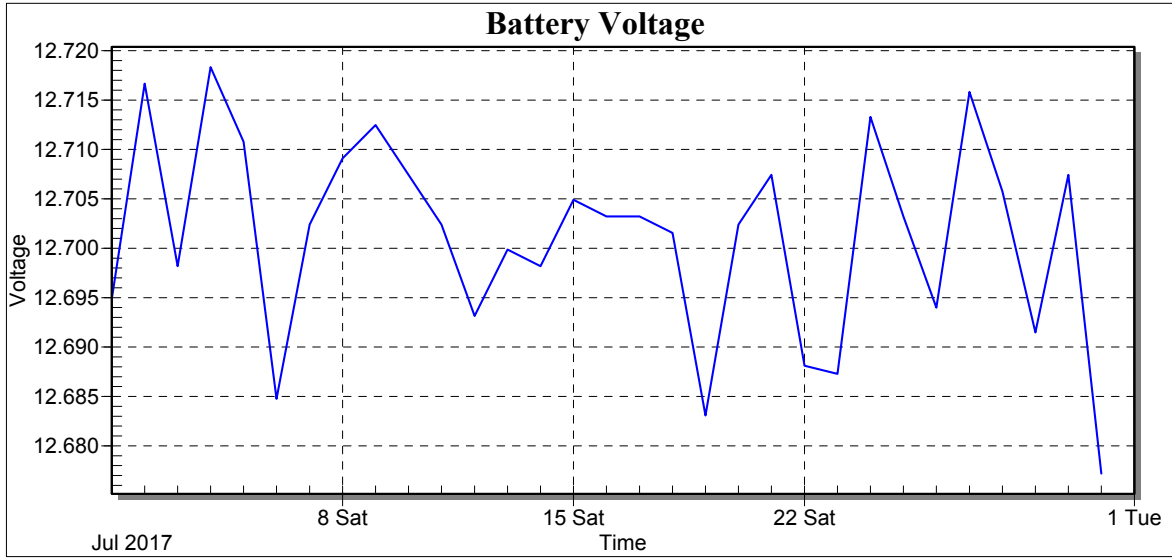

Weather Station: WH_500_Series

Location: ESTACION VILLA LUCRE

Report Type: 1 Month

Created: domingo, 21 de enero de 2018 8:36 a. m.

Report Period: julio 2017

Weather Station: WH_500_Series

Location: ESTACION VILLA LUCRE

Report Type: 1 Month

Created: domingo, 21 de enero de 2018 8:36 a. m.

Report Period: julio 2017

Date	Batt Volt Min
1/7/17	12.69
2/7/17	12.72
3/7/17	12.70
4/7/17	12.72
5/7/17	12.71
6/7/17	12.68
7/7/17	12.70
8/7/17	12.71
9/7/17	12.71
10/7/17	12.71
11/7/17	12.70
12/7/17	12.69
13/7/17	12.70
14/7/17	12.70
15/7/17	12.70
16/7/17	12.70
17/7/17	12.70
18/7/17	12.70
19/7/17	12.68
20/7/17	12.70
21/7/17	12.71
22/7/17	12.69
23/7/17	12.69
24/7/17	12.71
25/7/17	12.70
26/7/17	12.69
27/7/17	12.72
28/7/17	12.71
29/7/17	12.69
30/7/17	12.71
31/7/17	12.68
Low	12.68
High	12.72
Average	12.70
Std Dev	0.01