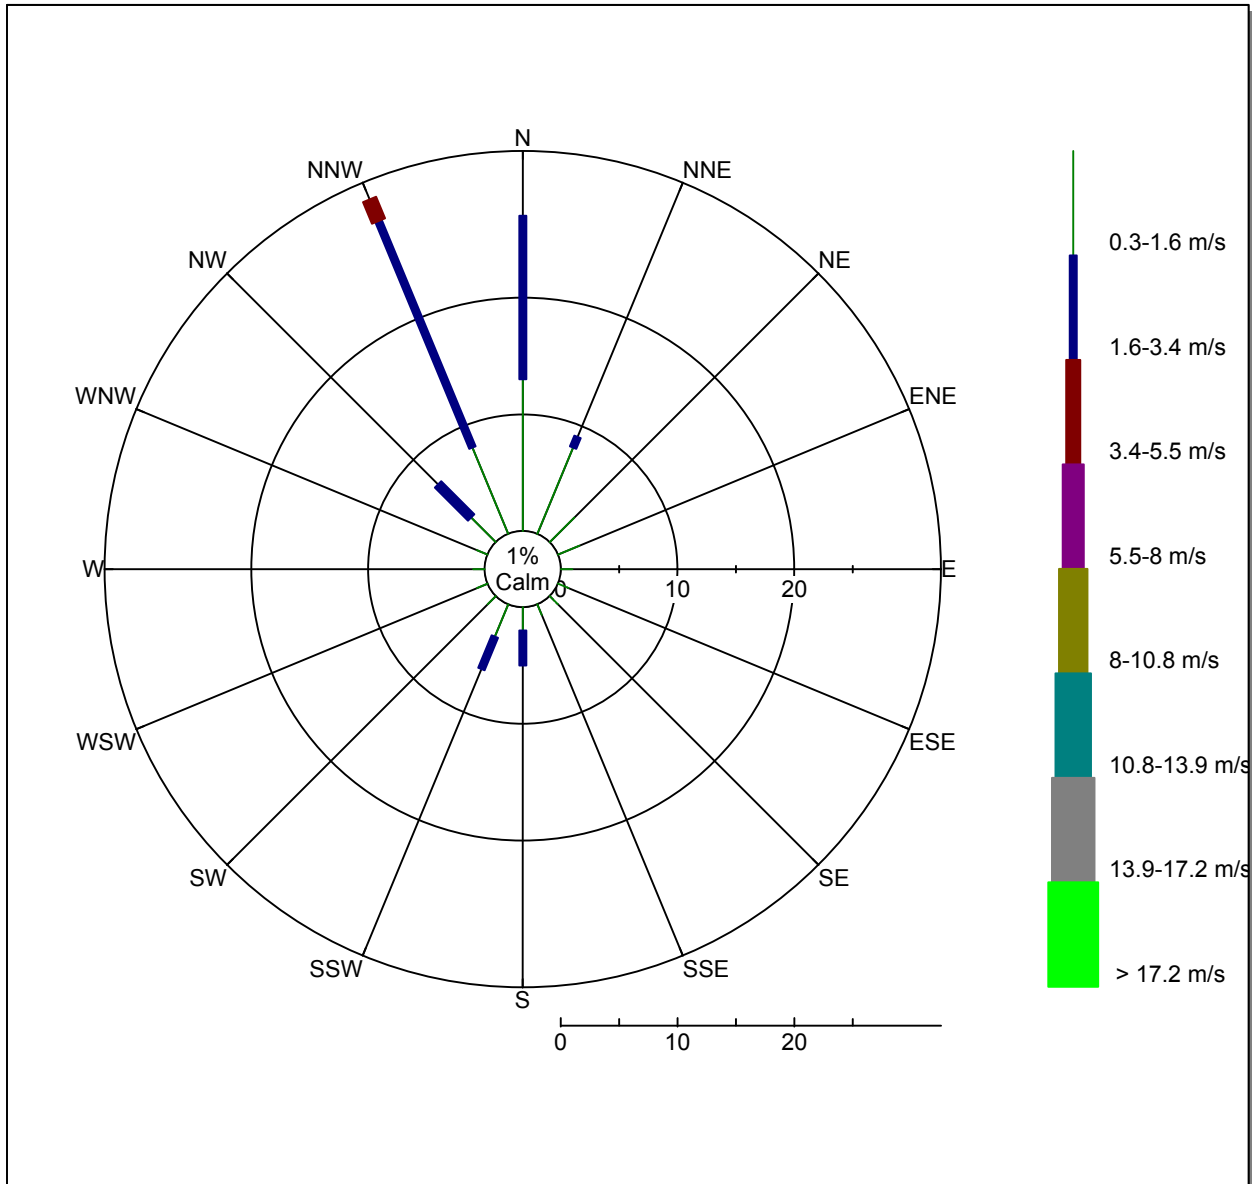

Weather Station: WH_500_Series

Location: ESTACION VILLA LUCRE

Report Type: 1 Month

Created: domingo, 21 de enero de 2018 8:36 a. m.

Report Period: julio 2017

Wind Rose

Weather Station: WH_500_Series

Location: ESTACION VILLA LUCRE