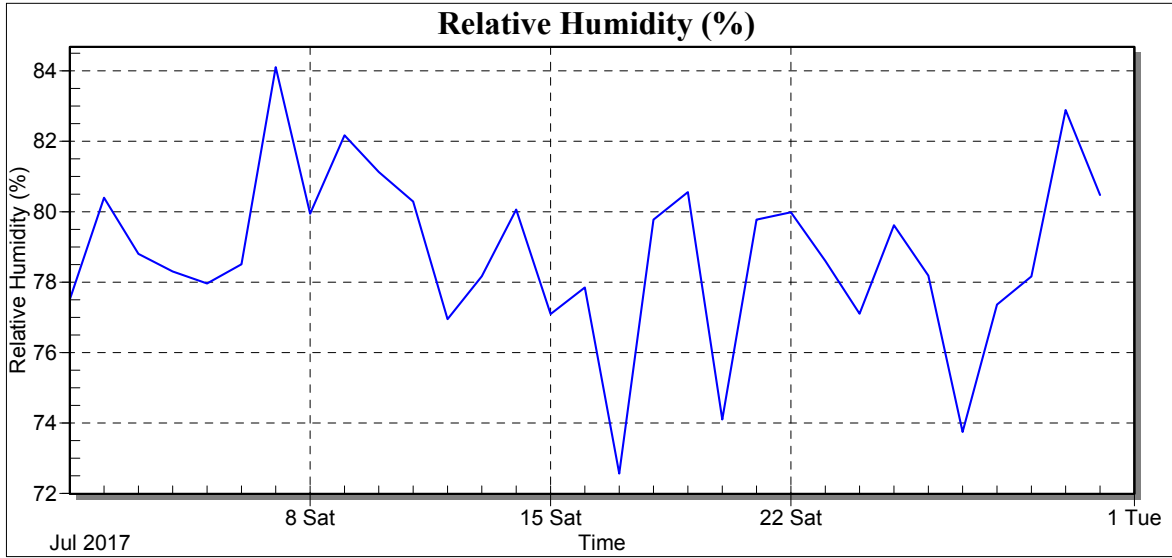

Weather Station: WH_500_Series

Location: ESTACION VILLA LUCRE

Report Type: 1 Month

Created: domingo, 21 de enero de 2018 8:36 a. m.

Report Period: julio 2017

Weather Station: WH_500_Series

Location: ESTACION VILLA LUCRE

Report Type: 1 Month

Created: domingo, 21 de enero de 2018 8:36 a. m.

Report Period: julio 2017

Date	RH Avg (%)
1/7/17	77.51
2/7/17	80.40
3/7/17	78.80
4/7/17	78.30
5/7/17	77.96
6/7/17	78.51
7/7/17	84.11
8/7/17	79.94
9/7/17	82.17
10/7/17	81.13
11/7/17	80.29
12/7/17	76.95
13/7/17	78.17
14/7/17	80.06
15/7/17	77.09
16/7/17	77.85
17/7/17	72.57
18/7/17	79.78
19/7/17	80.56
20/7/17	74.10
21/7/17	79.78
22/7/17	79.98
23/7/17	78.60
24/7/17	77.11
25/7/17	79.62
26/7/17	78.18
27/7/17	73.75
28/7/17	77.36
29/7/17	78.16
30/7/17	82.89
31/7/17	80.48
Low	72.57
High	84.11
Average	78.78
Std Dev	2.42