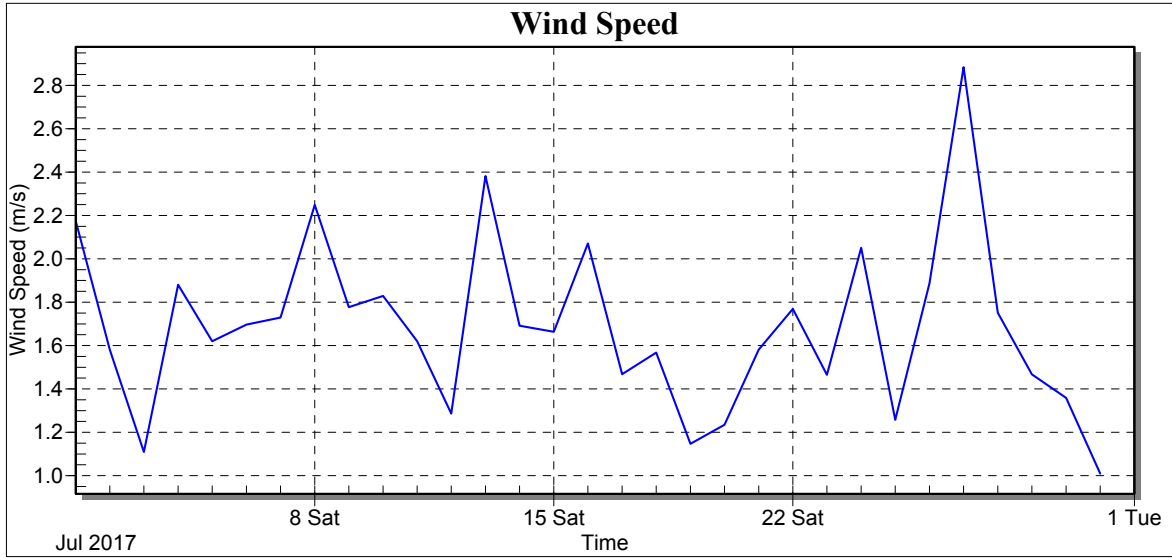

Weather Station: WH_500_Series

Location: ESTACION VILLA LUCRE

Report Type: 1 Month

Created: domingo, 21 de enero de 2018 8:36 a. m.

Report Period: julio 2017

Date	Rain Fall (mm)
1/7/17	42.92
2/7/17	17.35
3/7/17	1.14
4/7/17	8.31
5/7/17	7.14
6/7/17	0.00
7/7/17	0.61
8/7/17	6.04
9/7/17	16.73
10/7/17	0.98
11/7/17	3.25
12/7/17	0.07
13/7/17	17.69
14/7/17	0.61
15/7/17	0.03
16/7/17	0.60
17/7/17	0.00
18/7/17	12.04
19/7/17	13.44
20/7/17	0.00
21/7/17	41.24
22/7/17	24.69
23/7/17	0.47
24/7/17	6.74
25/7/17	13.72
26/7/17	0.59
27/7/17	0.03
28/7/17	0.35
29/7/17	0.09
30/7/17	14.23
31/7/17	0.96
Low	0.00
High	42.92
Average	8.13
Std Dev	11.26
Total	252.06

Weather Station: WH_500_Series

Location: ESTACION VILLA LUCRE

Report Type: 1 Month

Created: domingo, 21 de enero de 2018 8:36 a. m.

Report Period: julio 2017