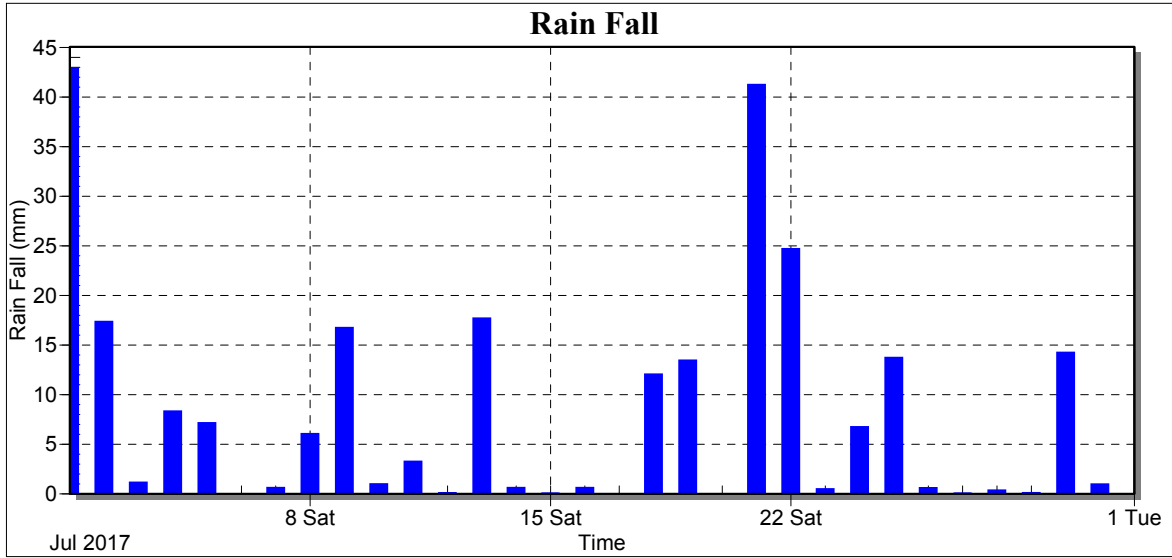

Weather Station: WH_500_Series

Location: ESTACION VILLA LUCRE

Report Type: 1 Month

Created: domingo, 21 de enero de 2018 8:36 a. m.

Report Period: julio 2017

Weather Station: WH_500_Series

Location: ESTACION VILLA LUCRE

Report Type: 1 Month

Created: domingo, 21 de enero de 2018 8:36 a. m.

Report Period: julio 2017

Date	Rain Fall (mm)
1/7/17	42.92
2/7/17	17.35
3/7/17	1.14
4/7/17	8.31
5/7/17	7.14
6/7/17	0.00
7/7/17	0.61
8/7/17	6.04
9/7/17	16.73
10/7/17	0.98
11/7/17	3.25
12/7/17	0.07
13/7/17	17.69
14/7/17	0.61
15/7/17	0.03
16/7/17	0.60
17/7/17	0.00
18/7/17	12.04
19/7/17	13.44
20/7/17	0.00
21/7/17	41.24
22/7/17	24.69
23/7/17	0.47
24/7/17	6.74
25/7/17	13.72
26/7/17	0.59
27/7/17	0.03
28/7/17	0.35
29/7/17	0.09
30/7/17	14.23
31/7/17	0.96
Low	0.00
High	42.92
Average	8.13
Std Dev	11.26
Total	252.06