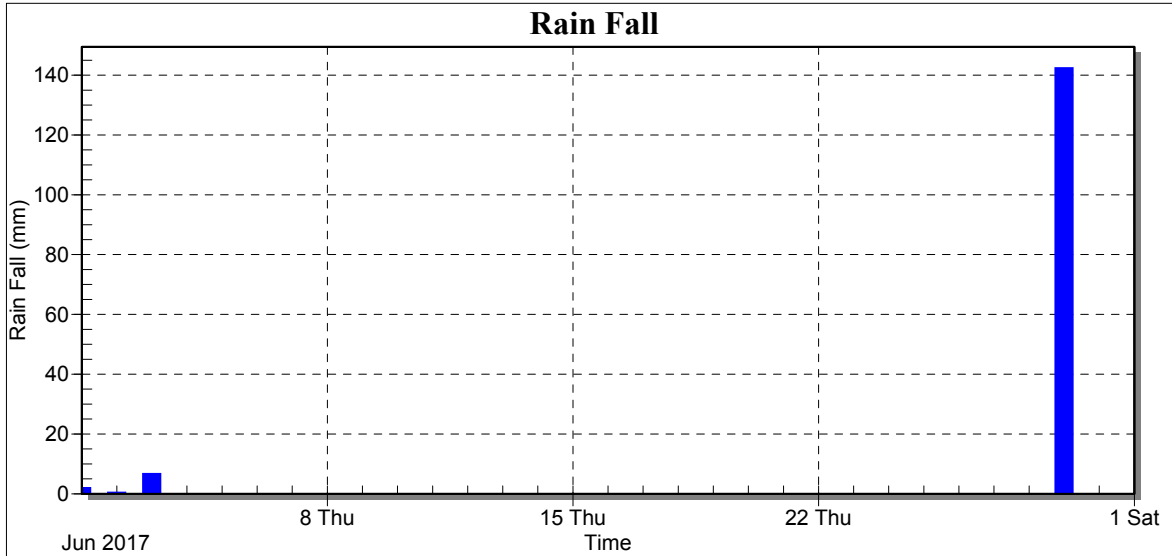

Weather Station: WH_500_Series

Location: ESTACION VILLA LUCRE

Report Type: 1 Month

Created: domingo, 21 de enero de 2018 8:33 a. m.

Report Period: junio 2017

Date	Total Solar Radiation (MJ)
1/6/17	45.93
2/6/17	62.99
3/6/17	76.09
4/6/17	48.17
5/6/17	48.17
6/6/17	8.99
7/6/17	8.99
8/6/17	8.99
9/6/17	8.99
10/6/17	8.99
11/6/17	8.99
12/6/17	8.99
13/6/17	8.99
14/6/17	8.99
15/6/17	8.99
16/6/17	8.99
17/6/17	8.99
18/6/17	8.99
19/6/17	8.99
20/6/17	8.99
21/6/17	8.99
22/6/17	8.99
23/6/17	8.99
24/6/17	8.99
25/6/17	8.99
26/6/17	8.99
27/6/17	8.99
28/6/17	8.99
29/6/17	8.99
30/6/17	87.69
Low	8.99
High	87.69
Average	54.98
Std Dev	25.24
Total	329.86

Weather Station: WH_500_Series

Location: ESTACION VILLA LUCRE

Report Type: 1 Month

Created: domingo, 21 de enero de 2018 8:33 a. m.

Report Period: junio 2017

Date	RH Avg (%)
1/6/17	82.54
2/6/17	79.42
3/6/17	75.04
4/6/17	77.54
29/6/17	76.67
30/6/17	76.02
Low	75.04
High	82.54
Average	77.87
Std Dev	2.49

Weather Station: WH_500_Series

Location: ESTACION VILLA LUCRE

Report Type: 1 Month

Created: domingo, 21 de enero de 2018 8:33 a. m.

Report Period: junio 2017

Date	Rain Fall (mm)
1/6/17	1.97
2/6/17	0.42
3/6/17	6.64
4/6/17	0.00
29/6/17	142.38
30/6/17	0.00
Low	0.00
High	142.38
Average	25.23
Std Dev	52.44
Total	151.41