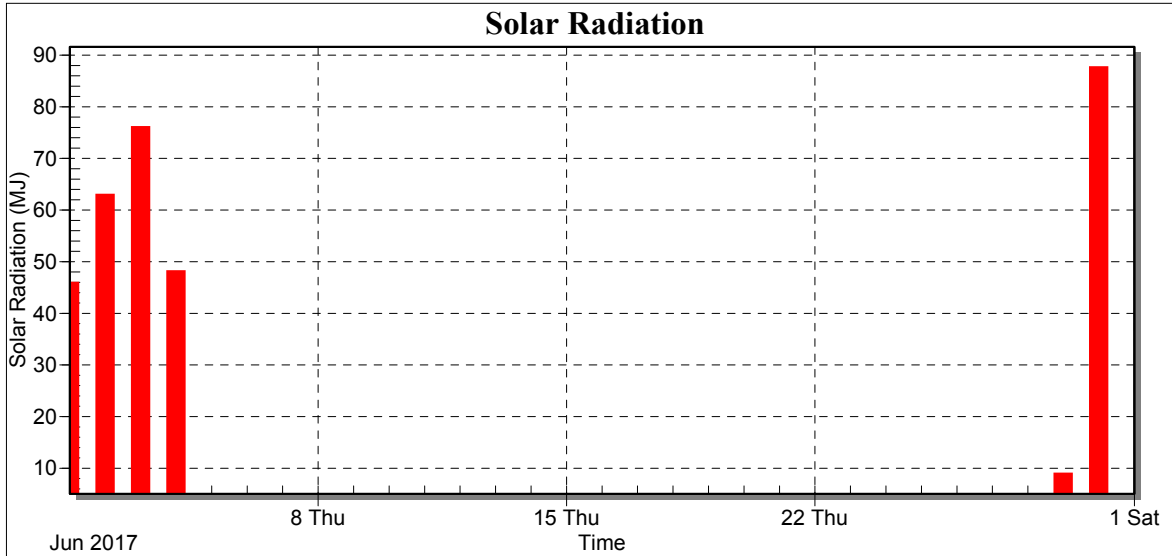

Weather Station: WH_500_Series

Location: ESTACION VILLA LUCRE

Report Type: 1 Month

Created: domingo, 21 de enero de 2018 8:33 a. m.

Report Period: junio 2017

Date	Batt Volt Min
1/6/17	12.69
2/6/17	12.72
3/6/17	12.72
4/6/17	12.72
29/6/17	12.80
30/6/17	12.71
Low	12.69
High	12.80
Average	12.73
Std Dev	0.03

Weather Station: WH_500_Series

Location: ESTACION VILLA LUCRE

Report Type: 1 Month

Created: domingo, 21 de enero de 2018 8:33 a. m.

Report Period: junio 2017

Date	Air Temp Min (°C)	Air Temp Max (°C)	Air Temp Avg (°C)
1/6/17	24.50	30.30	26.54
2/6/17	24.90	33.10	27.81
3/6/17	25.70	35.20	29.14
4/6/17	26.00	33.20	28.30
29/6/17	25.80	30.30	27.68
30/6/17	24.90	32.40	27.63
Low	24.50	30.30	26.54
High	26.00	35.20	29.14
Average	25.30	32.42	27.85
Std Dev	0.56	1.72	0.78

Weather Station: WH_500_Series

Location: ESTACION VILLA LUCRE

Report Type: 1 Month

Created: domingo, 21 de enero de 2018 8:33 a. m.

Report Period: junio 2017

Date	Total Solar Radiation (MJ)
1/6/17	45.93
2/6/17	62.99
3/6/17	76.09
4/6/17	48.17
5/6/17	48.17
6/6/17	8.99
7/6/17	8.99
8/6/17	8.99
9/6/17	8.99
10/6/17	8.99
11/6/17	8.99
12/6/17	8.99
13/6/17	8.99
14/6/17	8.99
15/6/17	8.99
16/6/17	8.99
17/6/17	8.99
18/6/17	8.99
19/6/17	8.99
20/6/17	8.99
21/6/17	8.99
22/6/17	8.99
23/6/17	8.99
24/6/17	8.99
25/6/17	8.99
26/6/17	8.99
27/6/17	8.99
28/6/17	8.99
29/6/17	8.99
30/6/17	87.69
Low	8.99
High	87.69
Average	54.98
Std Dev	25.24
Total	329.86