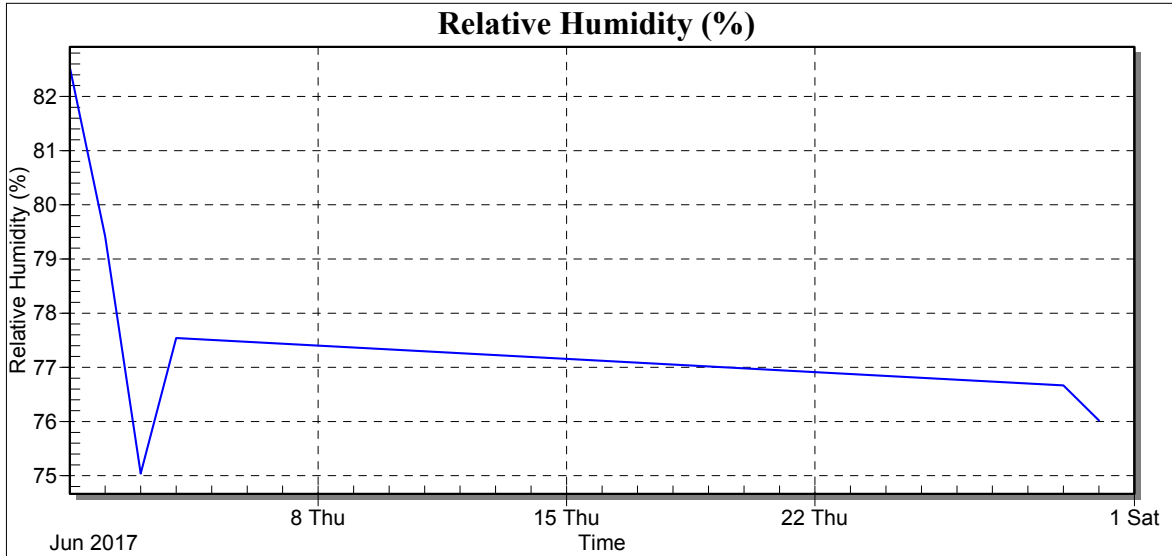

Weather Station: WH_500_Series

Location: ESTACION VILLA LUCRE

Report Type: 1 Month

Created: domingo, 21 de enero de 2018 8:33 a. m.

Report Period: junio 2017

Date	Air Temp Min (°C)	Air Temp Max (°C)	Air Temp Avg (°C)
1/6/17	24.50	30.30	26.54
2/6/17	24.90	33.10	27.81
3/6/17	25.70	35.20	29.14
4/6/17	26.00	33.20	28.30
29/6/17	25.80	30.30	27.68
30/6/17	24.90	32.40	27.63
Low	24.50	30.30	26.54
High	26.00	35.20	29.14
Average	25.30	32.42	27.85
Std Dev	0.56	1.72	0.78

Weather Station: WH_500_Series

Location: ESTACION VILLA LUCRE

Report Type: 1 Month

Created: domingo, 21 de enero de 2018 8:33 a. m.

Report Period: junio 2017

Date	Total Solar Radiation (MJ)
1/6/17	45.93
2/6/17	62.99
3/6/17	76.09
4/6/17	48.17
5/6/17	48.17
6/6/17	8.99
7/6/17	8.99
8/6/17	8.99
9/6/17	8.99
10/6/17	8.99
11/6/17	8.99
12/6/17	8.99
13/6/17	8.99
14/6/17	8.99
15/6/17	8.99
16/6/17	8.99
17/6/17	8.99
18/6/17	8.99
19/6/17	8.99
20/6/17	8.99
21/6/17	8.99
22/6/17	8.99
23/6/17	8.99
24/6/17	8.99
25/6/17	8.99
26/6/17	8.99
27/6/17	8.99
28/6/17	8.99
29/6/17	8.99
30/6/17	87.69
Low	8.99
High	87.69
Average	54.98
Std Dev	25.24
Total	329.86

Weather Station: WH_500_Series

Location: ESTACION VILLA LUCRE

Report Type: 1 Month

Created: domingo, 21 de enero de 2018 8:33 a. m.

Report Period: junio 2017

Date	RH Avg (%)
1/6/17	82.54
2/6/17	79.42
3/6/17	75.04
4/6/17	77.54
29/6/17	76.67
30/6/17	76.02
Low	75.04
High	82.54
Average	77.87
Std Dev	2.49