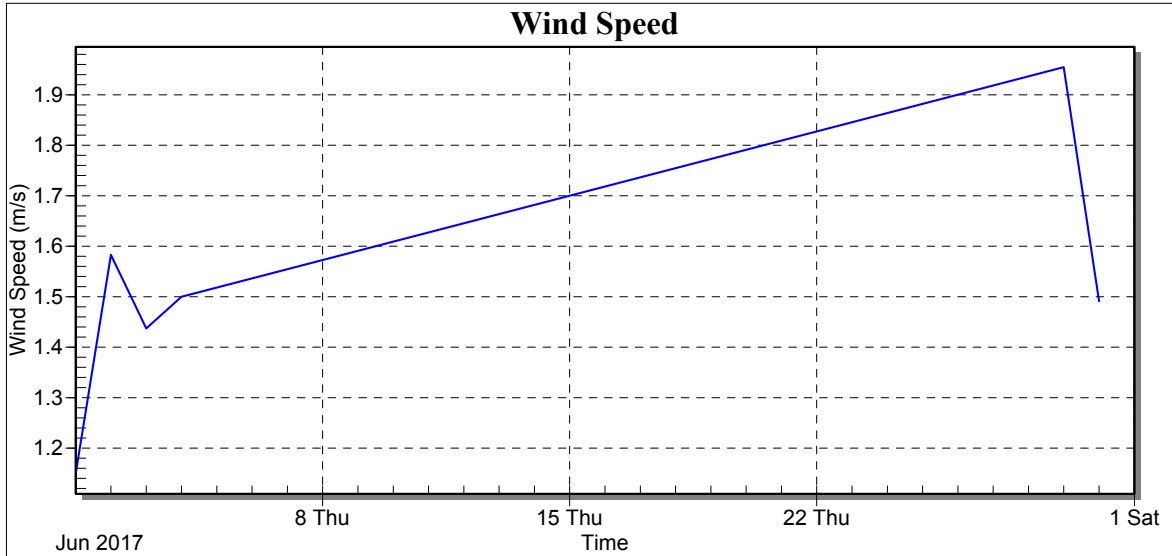

Weather Station: WH_500_Series

Location: ESTACION VILLA LUCRE

Report Type: 1 Month

Created: domingo, 21 de enero de 2018 8:33 a. m.

Report Period: junio 2017

Date	RH Avg (%)
1/6/17	82.54
2/6/17	79.42
3/6/17	75.04
4/6/17	77.54
29/6/17	76.67
30/6/17	76.02
Low	75.04
High	82.54
Average	77.87
Std Dev	2.49

Weather Station: WH_500_Series

Location: ESTACION VILLA LUCRE

Report Type: 1 Month

Created: domingo, 21 de enero de 2018 8:33 a. m.

Report Period: junio 2017

Date	Rain Fall (mm)
1/6/17	1.97
2/6/17	0.42
3/6/17	6.64
4/6/17	0.00
29/6/17	142.38
30/6/17	0.00
Low	0.00
High	142.38
Average	25.23
Std Dev	52.44
Total	151.41

Weather Station: WH_500_Series

Location: ESTACION VILLA LUCRE

Report Type: 1 Month

Created: domingo, 21 de enero de 2018 8:33 a. m.

Report Period: junio 2017

Date	Wind Speed Avg (m/s)
1/6/17	1.15
2/6/17	1.58
3/6/17	1.44
4/6/17	1.50
29/6/17	1.95
30/6/17	1.49
Low	1.15
High	1.95
Average	1.52
Std Dev	0.24