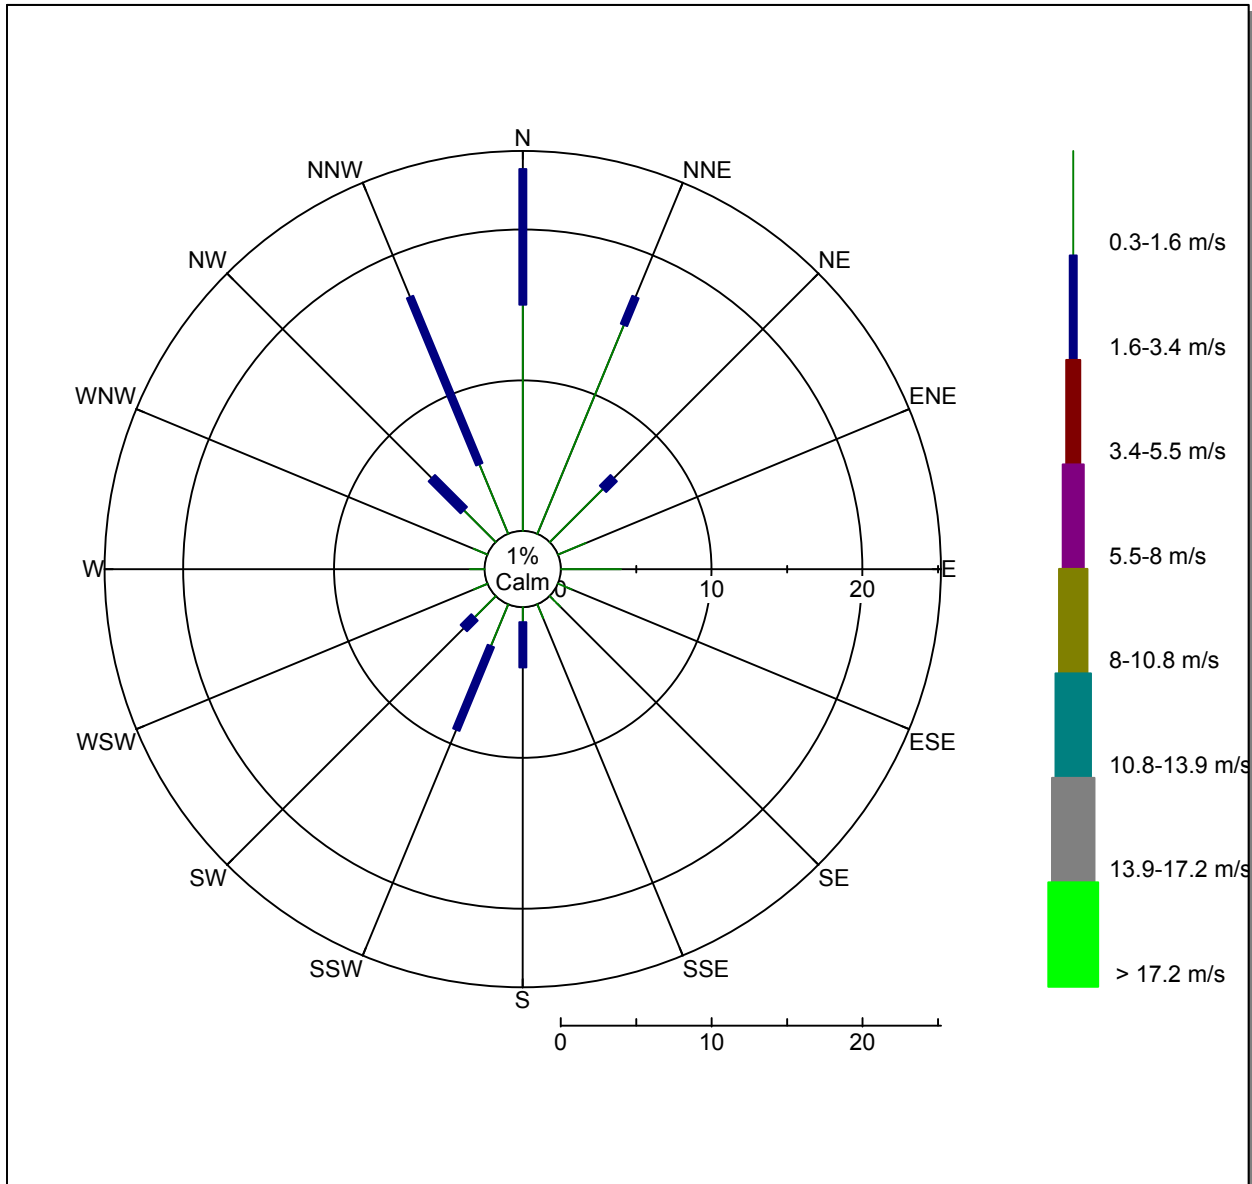

Weather Station: WH_500_Series

Location: ESTACION VILLA LUCRE

Report Type: 1 Month

Created: domingo, 21 de enero de 2018 8:33 a. m.

Report Period: junio 2017

Date	Wind Speed Avg (m/s)
1/6/17	1.15
2/6/17	1.58
3/6/17	1.44
4/6/17	1.50
29/6/17	1.95
30/6/17	1.49
Low	1.15
High	1.95
Average	1.52
Std Dev	0.24

Weather Station: WH_500_Series

Location: ESTACION VILLA LUCRE

Report Type: 1 Month

Created: domingo, 21 de enero de 2018 8:33 a. m.

Report Period: junio 2017

Wind Rose

Weather Station: WH_500_Series

Location: ESTACION VILLA LUCRE