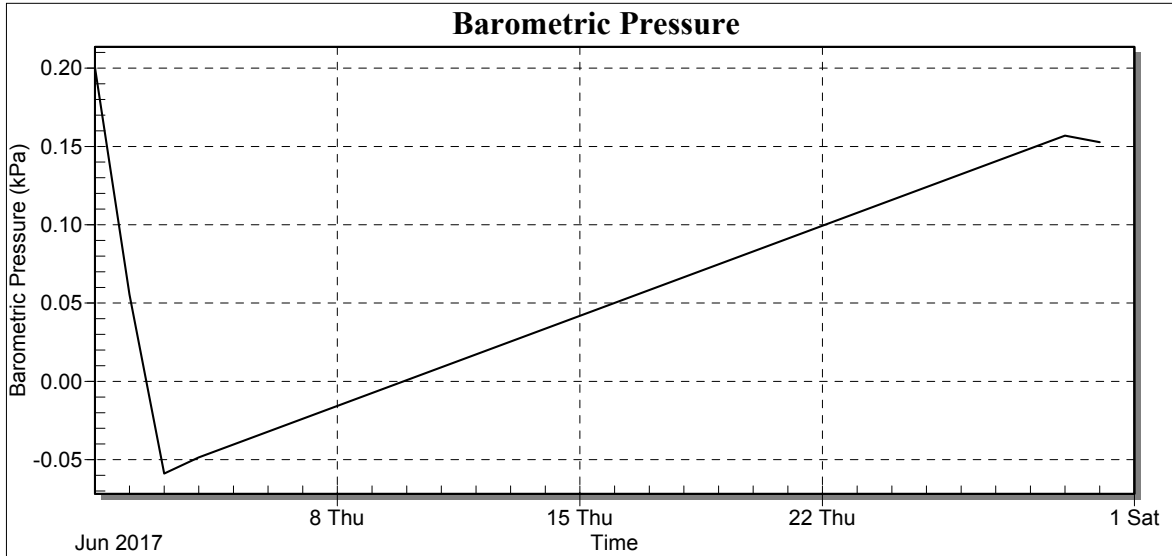

Weather Station: WH_500_Series

Location: ESTACION VILLA LUCRE

Report Type: 1 Month

Created: domingo, 21 de enero de 2018 8:33 a. m.

Report Period: junio 2017

Wind Rose

Weather Station: WH_500_Series

Location: ESTACION VILLA LUCRE

Report Type: 1 Month

Created: domingo, 21 de enero de 2018 8:33 a. m.

Report Period: junio 2017

Date	Avg BP (kPa)
1/6/17	0.20
2/6/17	0.06
3/6/17	-0.06
4/6/17	-0.05
29/6/17	0.16
30/6/17	0.15
Low	-0.06
High	0.20
Average	0.08
Std Dev	0.10