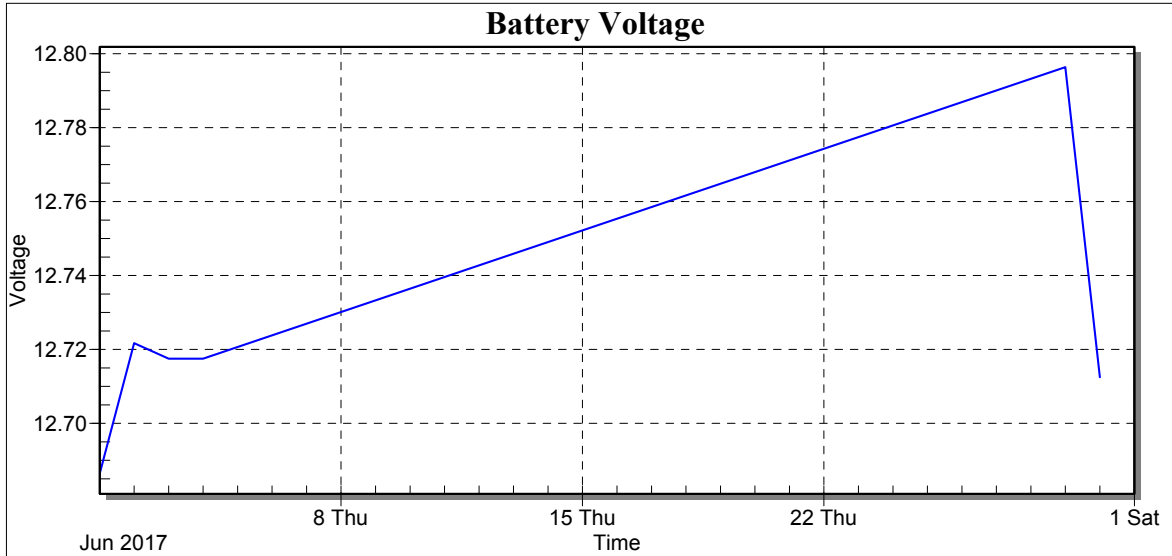

Weather Station: WH_500_Series

Location: ESTACION VILLA LUCRE

Report Type: 1 Month

Created: domingo, 21 de enero de 2018 8:33 a. m.

Report Period: junio 2017

Date	Batt Volt Min
1/6/17	12.69
2/6/17	12.72
3/6/17	12.72
4/6/17	12.72
29/6/17	12.80
30/6/17	12.71
Low	12.69
High	12.80
Average	12.73
Std Dev	0.03

Weather Station: WH_500_Series

Location: ESTACION VILLA LUCRE

Report Type: 1 Month

Created: domingo, 21 de enero de 2018 8:33 a. m.

Report Period: junio 2017

Date	Air Temp Min (°C)	Air Temp Max (°C)	Air Temp Avg (°C)
1/6/17	24.50	30.30	26.54
2/6/17	24.90	33.10	27.81
3/6/17	25.70	35.20	29.14
4/6/17	26.00	33.20	28.30
29/6/17	25.80	30.30	27.68
30/6/17	24.90	32.40	27.63
Low	24.50	30.30	26.54
High	26.00	35.20	29.14
Average	25.30	32.42	27.85
Std Dev	0.56	1.72	0.78

Weather Station: WH_500_Series

Location: ESTACION VILLA LUCRE

Report Type: 1 Month

Created: domingo, 21 de enero de 2018 8:33 a. m.

Report Period: junio 2017

Date	Total Solar Radiation (MJ)
1/6/17	45.93
2/6/17	62.99
3/6/17	76.09
4/6/17	48.17
5/6/17	48.17
6/6/17	8.99
7/6/17	8.99
8/6/17	8.99
9/6/17	8.99
10/6/17	8.99
11/6/17	8.99
12/6/17	8.99
13/6/17	8.99
14/6/17	8.99
15/6/17	8.99
16/6/17	8.99
17/6/17	8.99
18/6/17	8.99
19/6/17	8.99
20/6/17	8.99
21/6/17	8.99
22/6/17	8.99
23/6/17	8.99
24/6/17	8.99
25/6/17	8.99
26/6/17	8.99
27/6/17	8.99
28/6/17	8.99
29/6/17	8.99
30/6/17	87.69
Low	8.99
High	87.69
Average	54.98
Std Dev	25.24
Total	329.86