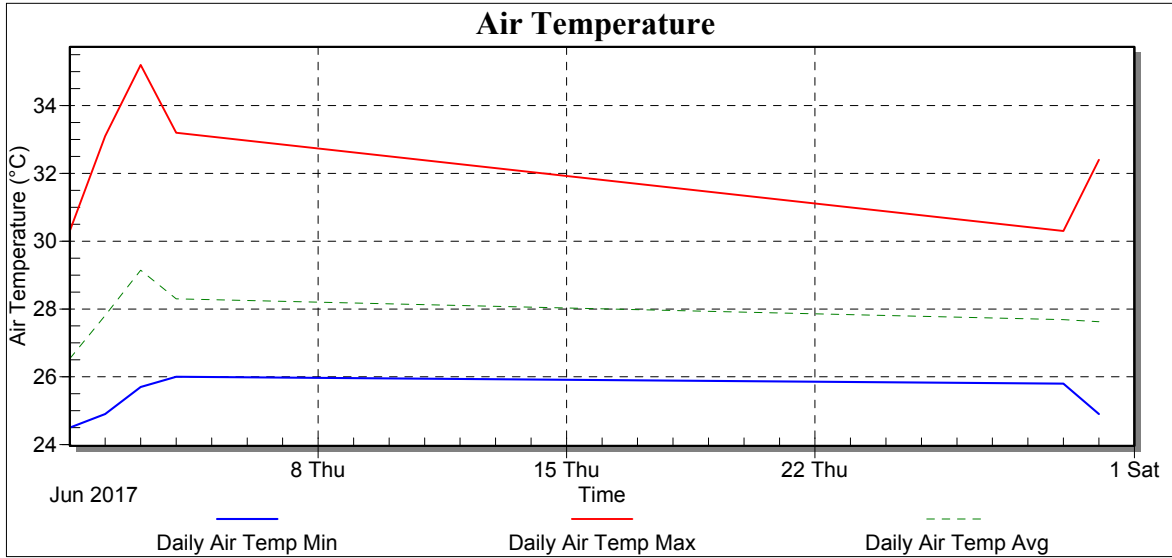

Weather Station: WH_500_Series

Location: ESTACION VILLA LUCRE

Report Type: 1 Month

Created: domingo, 21 de enero de 2018 8:33 a. m.

Report Period: junio 2017

Date	Batt Volt Min
1/6/17	12.69
2/6/17	12.72
3/6/17	12.72
4/6/17	12.72
29/6/17	12.80
30/6/17	12.71
Low	12.69
High	12.80
Average	12.73
Std Dev	0.03

Weather Station: WH_500_Series

Location: ESTACION VILLA LUCRE

Report Type: 1 Month

Created: domingo, 21 de enero de 2018 8:33 a. m.

Report Period: junio 2017

Date	Air Temp Min (°C)	Air Temp Max (°C)	Air Temp Avg (°C)
1/6/17	24.50	30.30	26.54
2/6/17	24.90	33.10	27.81
3/6/17	25.70	35.20	29.14
4/6/17	26.00	33.20	28.30
29/6/17	25.80	30.30	27.68
30/6/17	24.90	32.40	27.63
Low	24.50	30.30	26.54
High	26.00	35.20	29.14
Average	25.30	32.42	27.85
Std Dev	0.56	1.72	0.78

Weather Station: WH_500_Series

Location: ESTACION VILLA LUCRE

Report Type: 1 Month

Created: domingo, 21 de enero de 2018 8:33 a. m.

Report Period: junio 2017

Date	Total Solar Radiation (MJ)
1/6/17	45.93
2/6/17	62.99
3/6/17	76.09
4/6/17	48.17
5/6/17	48.17
6/6/17	8.99
7/6/17	8.99
8/6/17	8.99
9/6/17	8.99
10/6/17	8.99
11/6/17	8.99
12/6/17	8.99
13/6/17	8.99
14/6/17	8.99
15/6/17	8.99
16/6/17	8.99
17/6/17	8.99
18/6/17	8.99
19/6/17	8.99
20/6/17	8.99
21/6/17	8.99
22/6/17	8.99
23/6/17	8.99
24/6/17	8.99
25/6/17	8.99
26/6/17	8.99
27/6/17	8.99
28/6/17	8.99
29/6/17	8.99
30/6/17	87.69
Low	8.99
High	87.69
Average	54.98
Std Dev	25.24
Total	329.86