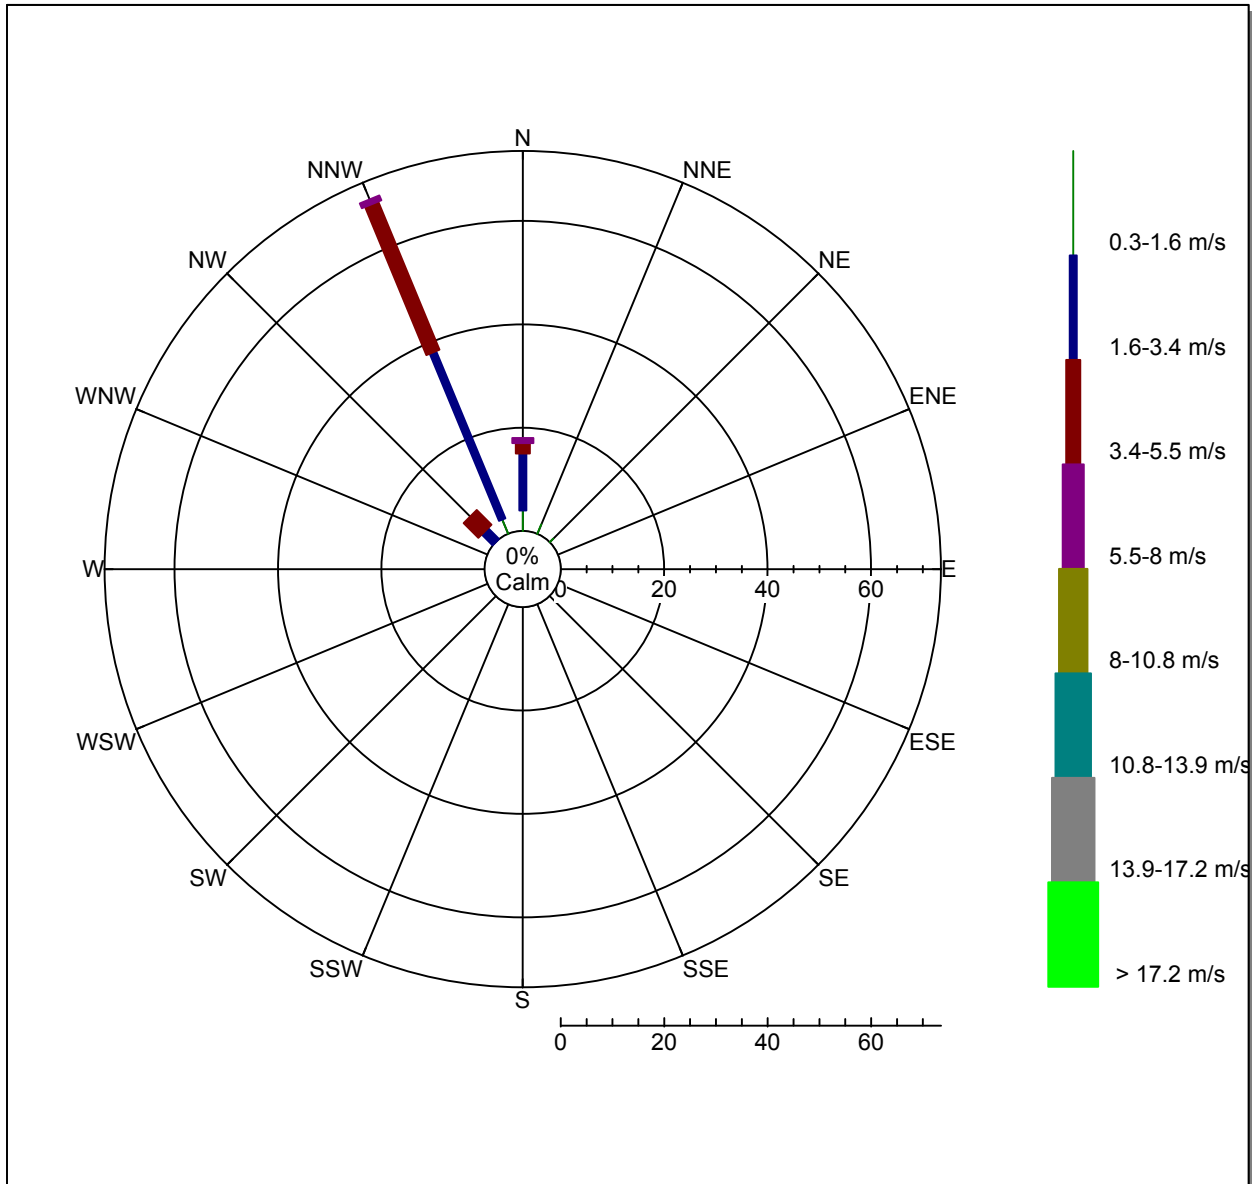

Weather Station: WH_500_Series

Location: ESTACION VILLA LUCRE

Report Type: 1 Month

Created: martes, 17 de abril de 2018 12:27 p. m.

Report Period: marzo 2018

Date	Air Temp Min (°C)	Air Temp Max (°C)	Air Temp Avg (°C)
1/3/18	22.50	33.40	27.02
2/3/18	23.90	32.60	27.12
3/3/18	24.50	32.60	27.53
4/3/18	22.60	32.50	26.89
5/3/18	22.70	33.00	27.04
6/3/18	22.60	33.00	27.00
7/3/18	23.90	31.40	26.86
8/3/18	25.60	33.90	28.77
9/3/18	26.30	33.40	28.80
10/3/18	25.90	34.10	28.85
11/3/18	25.20	33.40	28.33
12/3/18	25.60	33.20	28.57
13/3/18	25.60	33.80	28.89
Low	22.50	31.40	26.86
High	26.30	34.10	28.89
Average	24.38	33.10	27.82
Std Dev	1.37	0.69	0.84

Weather Station: WH_500_Series

Location: ESTACION VILLA LUCRE

Report Type: 1 Month

Created: martes, 17 de abril de 2018 12:27 p. m.

Report Period: marzo 2018

Date	Wind Speed Avg (m/s)
1/3/18	2.38
2/3/18	2.78
3/3/18	3.58
4/3/18	3.02
5/3/18	2.80
6/3/18	2.89
7/3/18	3.63
8/3/18	3.17
9/3/18	3.37
10/3/18	2.76
11/3/18	3.29
12/3/18	3.24
13/3/18	3.10
Low	2.38
High	3.63
Average	3.08
Std Dev	0.34

Weather Station: WH_500_Series

Location: ESTACION VILLA LUCRE

Report Type: 1 Month

Created: martes, 17 de abril de 2018 12:27 p. m.

Report Period: marzo 2018

Wind Rose

Weather Station: WH_500_Series

Location: ESTACION VILLA LUCRE