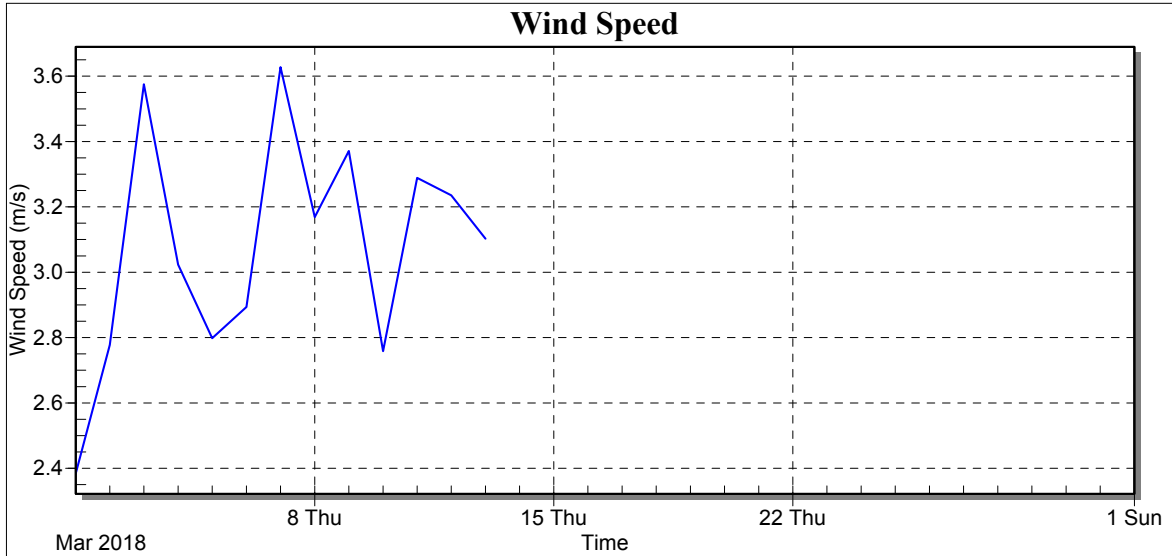

Weather Station: WH_500_Series

Location: ESTACION VILLA LUCRE

Report Type: 1 Month

Created: martes, 17 de abril de 2018 12:27 p. m.

Report Period: marzo 2018

Date	RH Avg (%)
1/3/18	61.11
2/3/18	64.01
3/3/18	58.82
4/3/18	57.37
5/3/18	60.49
6/3/18	59.48
7/3/18	66.15
8/3/18	64.25
9/3/18	65.64
10/3/18	63.89
11/3/18	65.89
12/3/18	65.67
13/3/18	62.76
Low	57.37
High	66.15
Average	62.73
Std Dev	2.86

Weather Station: WH_500_Series

Location: ESTACION VILLA LUCRE

Report Type: 1 Month

Created: martes, 17 de abril de 2018 12:27 p. m.

Report Period: marzo 2018

Date	Rain Fall (mm)
1/3/18	0.00
2/3/18	2.10
3/3/18	0.00
4/3/18	0.00
5/3/18	0.00
6/3/18	0.00
7/3/18	0.00
8/3/18	0.00
9/3/18	0.00
10/3/18	0.00
11/3/18	0.00
12/3/18	0.00
13/3/18	0.00
Low	0.00
High	2.10
Average	0.16
Std Dev	0.56
Total	2.10

Weather Station: WH_500_Series

Location: ESTACION VILLA LUCRE

Report Type: 1 Month

Created: martes, 17 de abril de 2018 12:27 p. m.

Report Period: marzo 2018

Date	Wind Speed Avg (m/s)
1/3/18	2.38
2/3/18	2.78
3/3/18	3.58
4/3/18	3.02
5/3/18	2.80
6/3/18	2.89
7/3/18	3.63
8/3/18	3.17
9/3/18	3.37
10/3/18	2.76
11/3/18	3.29
12/3/18	3.24
13/3/18	3.10
Low	2.38
High	3.63
Average	3.08
Std Dev	0.34