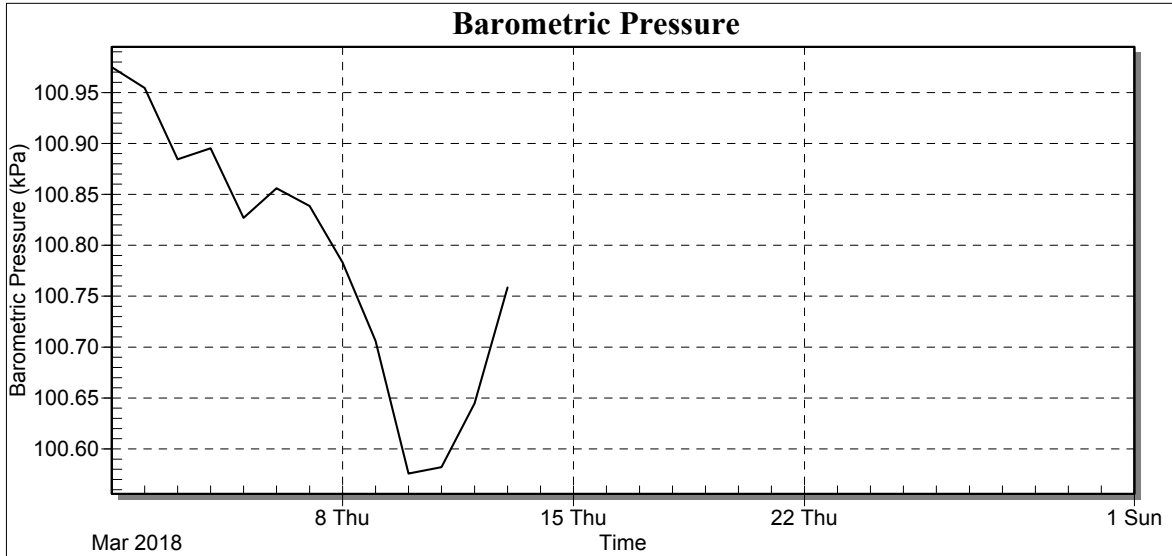

Weather Station: WH_500_Series

Location: ESTACION VILLA LUCRE

Report Type: 1 Month

Created: martes, 17 de abril de 2018 12:27 p. m.

Report Period: marzo 2018

Date	Wind Speed Avg (m/s)
1/3/18	2.38
2/3/18	2.78
3/3/18	3.58
4/3/18	3.02
5/3/18	2.80
6/3/18	2.89
7/3/18	3.63
8/3/18	3.17
9/3/18	3.37
10/3/18	2.76
11/3/18	3.29
12/3/18	3.24
13/3/18	3.10
Low	2.38
High	3.63
Average	3.08
Std Dev	0.34

Weather Station: WH_500_Series

Location: ESTACION VILLA LUCRE

Report Type: 1 Month

Created: martes, 17 de abril de 2018 12:27 p. m.

Report Period: marzo 2018

Wind Rose

Weather Station: WH_500_Series

Location: ESTACION VILLA LUCRE

Report Type: 1 Month

Created: martes, 17 de abril de 2018 12:27 p. m.

Report Period: marzo 2018

Date	Avg BP (kPa)
1/3/18	100.97
2/3/18	100.95
3/3/18	100.88
4/3/18	100.90
5/3/18	100.83
6/3/18	100.86
7/3/18	100.84
8/3/18	100.78
9/3/18	100.71
10/3/18	100.58
11/3/18	100.58
12/3/18	100.64
13/3/18	100.76
Low	100.58
High	100.97
Average	100.79
Std Dev	0.13