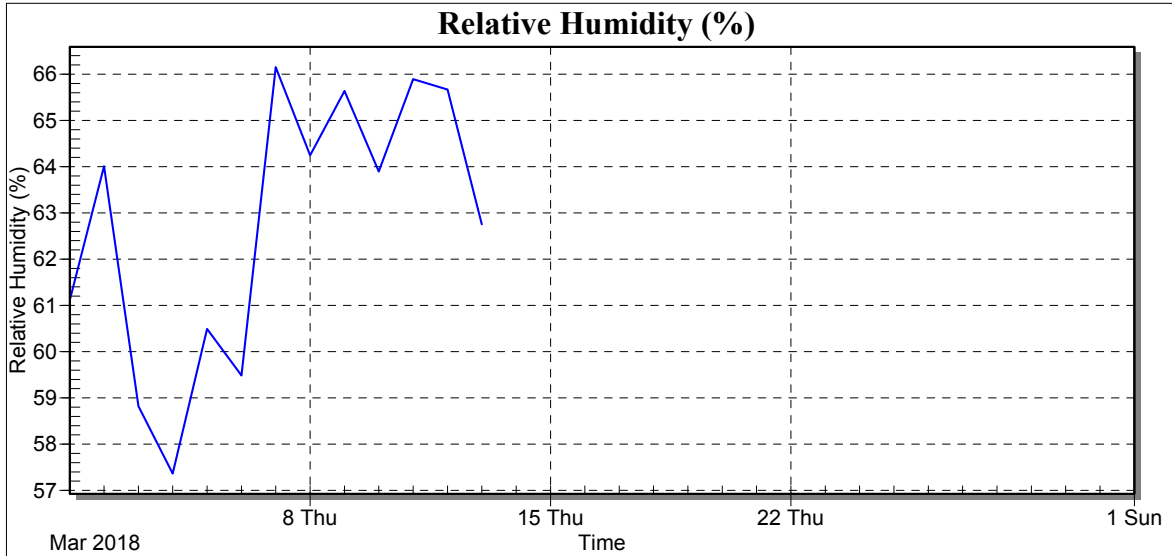

Weather Station: WH_500_Series

Location: ESTACION VILLA LUCRE

Report Type: 1 Month

Created: martes, 17 de abril de 2018 12:27 p. m.

Report Period: marzo 2018

Date	Air Temp Min (°C)	Air Temp Max (°C)	Air Temp Avg (°C)
1/3/18	22.50	33.40	27.02
2/3/18	23.90	32.60	27.12
3/3/18	24.50	32.60	27.53
4/3/18	22.60	32.50	26.89
5/3/18	22.70	33.00	27.04
6/3/18	22.60	33.00	27.00
7/3/18	23.90	31.40	26.86
8/3/18	25.60	33.90	28.77
9/3/18	26.30	33.40	28.80
10/3/18	25.90	34.10	28.85
11/3/18	25.20	33.40	28.33
12/3/18	25.60	33.20	28.57
13/3/18	25.60	33.80	28.89
Low	22.50	31.40	26.86
High	26.30	34.10	28.89
Average	24.38	33.10	27.82
Std Dev	1.37	0.69	0.84

Weather Station: WH_500_Series

Location: ESTACION VILLA LUCRE

Report Type: 1 Month

Created: martes, 17 de abril de 2018 12:27 p. m.

Report Period: marzo 2018

Date	Total Solar Radiation (MJ)
1/3/18	89.88
2/3/18	74.09
3/3/18	116.11
4/3/18	125.52
5/3/18	120.91
6/3/18	109.32
7/3/18	99.96
8/3/18	110.75
9/3/18	93.86
10/3/18	82.68
11/3/18	108.55
12/3/18	114.72
13/3/18	92.31
Low	74.09
High	125.52
Average	102.97
Std Dev	14.93
Total	1338.66

Weather Station: WH_500_Series

Location: ESTACION VILLA LUCRE

Report Type: 1 Month

Created: martes, 17 de abril de 2018 12:27 p. m.

Report Period: marzo 2018

Date	RH Avg (%)
1/3/18	61.11
2/3/18	64.01
3/3/18	58.82
4/3/18	57.37
5/3/18	60.49
6/3/18	59.48
7/3/18	66.15
8/3/18	64.25
9/3/18	65.64
10/3/18	63.89
11/3/18	65.89
12/3/18	65.67
13/3/18	62.76
Low	57.37
High	66.15
Average	62.73
Std Dev	2.86