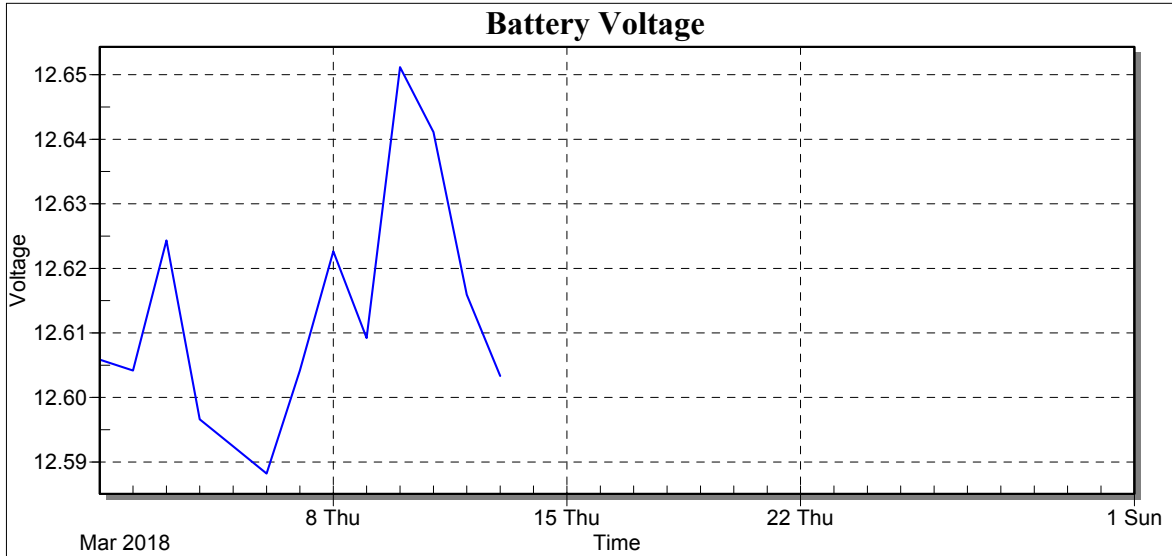

Weather Station: WH_500_Series

Location: ESTACION VILLA LUCRE

Report Type: 1 Month

Created: martes, 17 de abril de 2018 12:27 p. m.

Report Period: marzo 2018

Date	Batt Volt Min
1/3/18	12.61
2/3/18	12.60
3/3/18	12.62
4/3/18	12.60
5/3/18	12.59
6/3/18	12.59
7/3/18	12.60
8/3/18	12.62
9/3/18	12.61
10/3/18	12.65
11/3/18	12.64
12/3/18	12.62
13/3/18	12.60
Low	12.59
High	12.65
Average	12.61
Std Dev	0.02

Weather Station: WH_500_Series

Location: ESTACION VILLA LUCRE

Report Type: 1 Month

Created: martes, 17 de abril de 2018 12:27 p. m.

Report Period: marzo 2018

Date	Air Temp Min (°C)	Air Temp Max (°C)	Air Temp Avg (°C)
1/3/18	22.50	33.40	27.02
2/3/18	23.90	32.60	27.12
3/3/18	24.50	32.60	27.53
4/3/18	22.60	32.50	26.89
5/3/18	22.70	33.00	27.04
6/3/18	22.60	33.00	27.00
7/3/18	23.90	31.40	26.86
8/3/18	25.60	33.90	28.77
9/3/18	26.30	33.40	28.80
10/3/18	25.90	34.10	28.85
11/3/18	25.20	33.40	28.33
12/3/18	25.60	33.20	28.57
13/3/18	25.60	33.80	28.89
Low	22.50	31.40	26.86
High	26.30	34.10	28.89
Average	24.38	33.10	27.82
Std Dev	1.37	0.69	0.84

Weather Station: WH_500_Series

Location: ESTACION VILLA LUCRE

Report Type: 1 Month

Created: martes, 17 de abril de 2018 12:27 p. m.

Report Period: marzo 2018

Date	Total Solar Radiation (MJ)
1/3/18	89.88
2/3/18	74.09
3/3/18	116.11
4/3/18	125.52
5/3/18	120.91
6/3/18	109.32
7/3/18	99.96
8/3/18	110.75
9/3/18	93.86
10/3/18	82.68
11/3/18	108.55
12/3/18	114.72
13/3/18	92.31
Low	74.09
High	125.52
Average	102.97
Std Dev	14.93
Total	1338.66