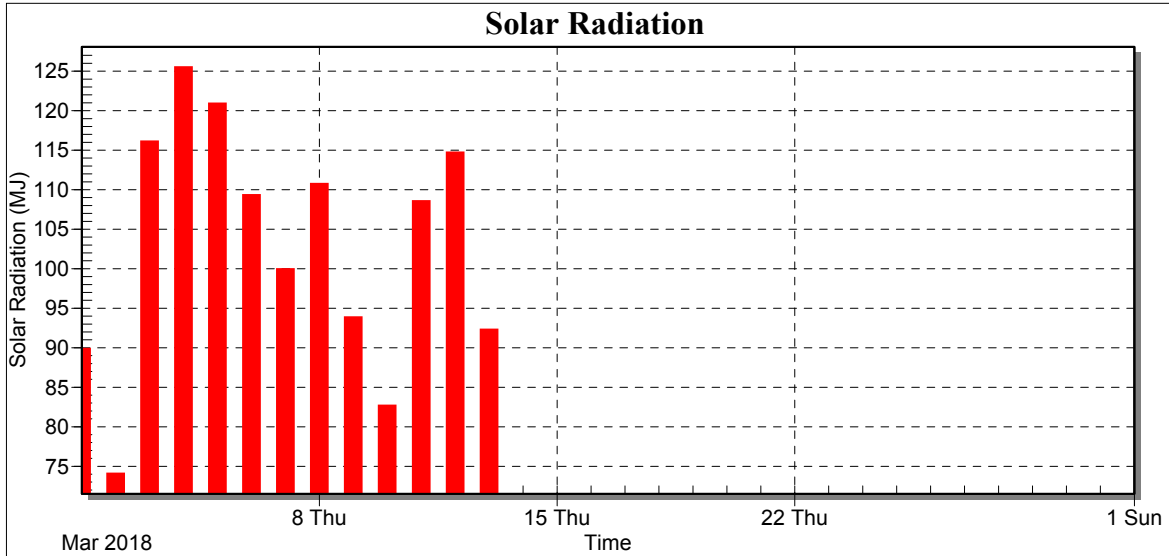

Weather Station: WH_500_Series

Location: ESTACION VILLA LUCRE

Report Type: 1 Month

Created: martes, 17 de abril de 2018 12:27 p. m.

Report Period: marzo 2018

Date	Batt Volt Min
1/3/18	12.61
2/3/18	12.60
3/3/18	12.62
4/3/18	12.60
5/3/18	12.59
6/3/18	12.59
7/3/18	12.60
8/3/18	12.62
9/3/18	12.61
10/3/18	12.65
11/3/18	12.64
12/3/18	12.62
13/3/18	12.60
Low	12.59
High	12.65
Average	12.61
Std Dev	0.02

Weather Station: WH_500_Series

Location: ESTACION VILLA LUCRE

Report Type: 1 Month

Created: martes, 17 de abril de 2018 12:27 p. m.

Report Period: marzo 2018

Date	Air Temp Min (°C)	Air Temp Max (°C)	Air Temp Avg (°C)
1/3/18	22.50	33.40	27.02
2/3/18	23.90	32.60	27.12
3/3/18	24.50	32.60	27.53
4/3/18	22.60	32.50	26.89
5/3/18	22.70	33.00	27.04
6/3/18	22.60	33.00	27.00
7/3/18	23.90	31.40	26.86
8/3/18	25.60	33.90	28.77
9/3/18	26.30	33.40	28.80
10/3/18	25.90	34.10	28.85
11/3/18	25.20	33.40	28.33
12/3/18	25.60	33.20	28.57
13/3/18	25.60	33.80	28.89
Low	22.50	31.40	26.86
High	26.30	34.10	28.89
Average	24.38	33.10	27.82
Std Dev	1.37	0.69	0.84

Weather Station: WH_500_Series

Location: ESTACION VILLA LUCRE

Report Type: 1 Month

Created: martes, 17 de abril de 2018 12:27 p. m.

Report Period: marzo 2018

Date	Total Solar Radiation (MJ)
1/3/18	89.88
2/3/18	74.09
3/3/18	116.11
4/3/18	125.52
5/3/18	120.91
6/3/18	109.32
7/3/18	99.96
8/3/18	110.75
9/3/18	93.86
10/3/18	82.68
11/3/18	108.55
12/3/18	114.72
13/3/18	92.31
Low	74.09
High	125.52
Average	102.97
Std Dev	14.93
Total	1338.66

Weather Station: WH_500_Series

Location: ESTACION VILLA LUCRE

Report Type: 1 Month

Created: martes, 17 de abril de 2018 12:27 p. m.

Report Period: marzo 2018

Date	RH Avg (%)
1/3/18	61.11
2/3/18	64.01
3/3/18	58.82
4/3/18	57.37
5/3/18	60.49
6/3/18	59.48
7/3/18	66.15
8/3/18	64.25
9/3/18	65.64
10/3/18	63.89
11/3/18	65.89
12/3/18	65.67
13/3/18	62.76
Low	57.37
High	66.15
Average	62.73
Std Dev	2.86