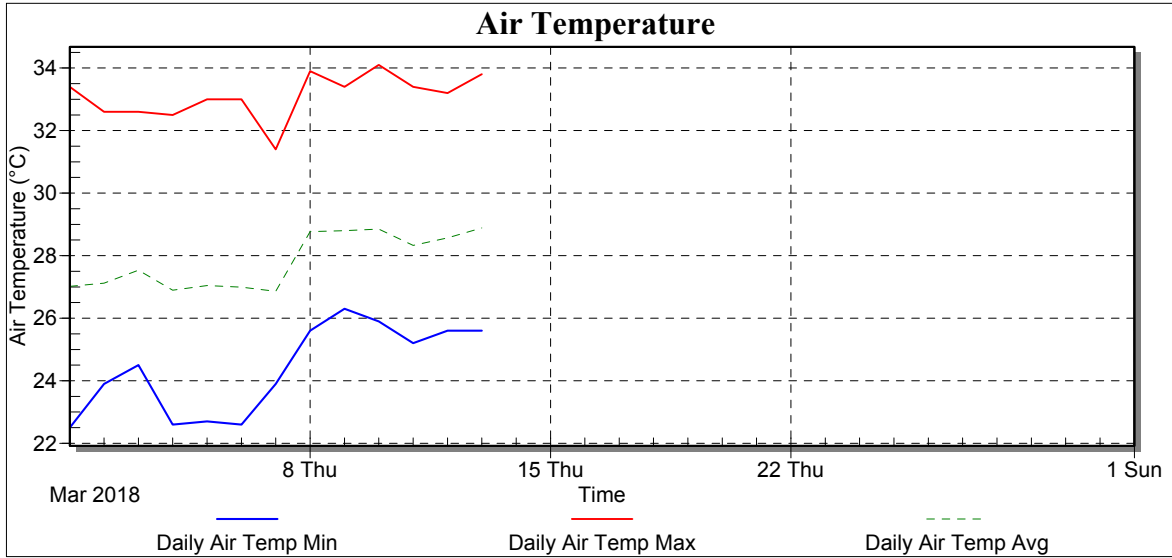

Weather Station: WH_500_Series

Location: ESTACION VILLA LUCRE

Report Type: 1 Month

Created: martes, 17 de abril de 2018 12:27 p. m.

Report Period: marzo 2018

Date	Batt Volt Min
1/3/18	12.61
2/3/18	12.60
3/3/18	12.62
4/3/18	12.60
5/3/18	12.59
6/3/18	12.59
7/3/18	12.60
8/3/18	12.62
9/3/18	12.61
10/3/18	12.65
11/3/18	12.64
12/3/18	12.62
13/3/18	12.60
Low	12.59
High	12.65
Average	12.61
Std Dev	0.02

Weather Station: WH_500_Series

Location: ESTACION VILLA LUCRE

Report Type: 1 Month

Created: martes, 17 de abril de 2018 12:27 p. m.

Report Period: marzo 2018

Date	Air Temp Min (°C)	Air Temp Max (°C)	Air Temp Avg (°C)
1/3/18	22.50	33.40	27.02
2/3/18	23.90	32.60	27.12
3/3/18	24.50	32.60	27.53
4/3/18	22.60	32.50	26.89
5/3/18	22.70	33.00	27.04
6/3/18	22.60	33.00	27.00
7/3/18	23.90	31.40	26.86
8/3/18	25.60	33.90	28.77
9/3/18	26.30	33.40	28.80
10/3/18	25.90	34.10	28.85
11/3/18	25.20	33.40	28.33
12/3/18	25.60	33.20	28.57
13/3/18	25.60	33.80	28.89
Low	22.50	31.40	26.86
High	26.30	34.10	28.89
Average	24.38	33.10	27.82
Std Dev	1.37	0.69	0.84

Weather Station: WH_500_Series

Location: ESTACION VILLA LUCRE

Report Type: 1 Month

Created: martes, 17 de abril de 2018 12:27 p. m.

Report Period: marzo 2018

Date	Total Solar Radiation (MJ)
1/3/18	89.88
2/3/18	74.09
3/3/18	116.11
4/3/18	125.52
5/3/18	120.91
6/3/18	109.32
7/3/18	99.96
8/3/18	110.75
9/3/18	93.86
10/3/18	82.68
11/3/18	108.55
12/3/18	114.72
13/3/18	92.31
Low	74.09
High	125.52
Average	102.97
Std Dev	14.93
Total	1338.66