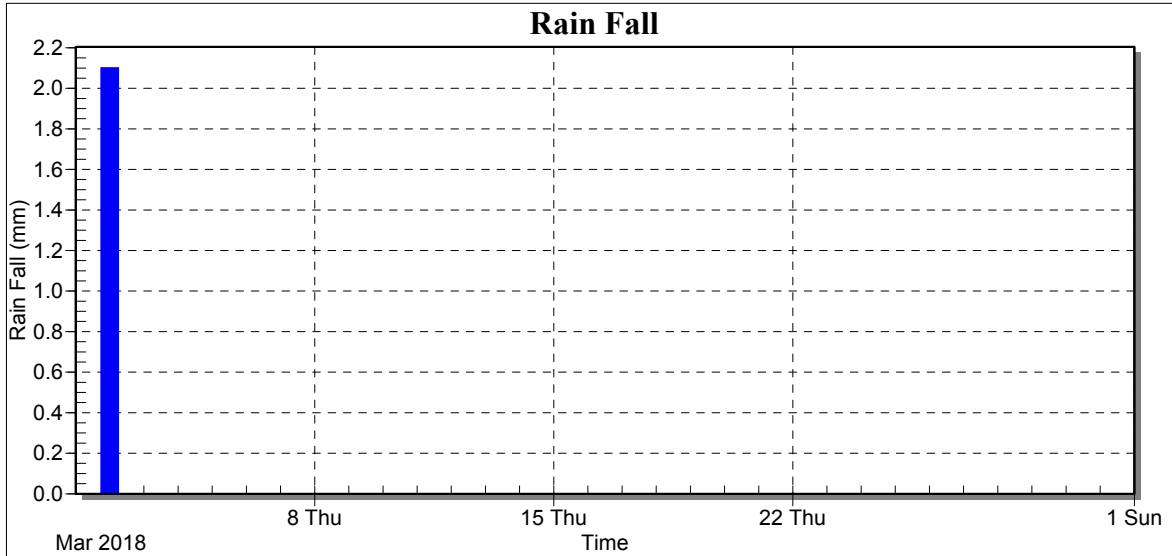

Weather Station: WH_500_Series

Location: ESTACION VILLA LUCRE

Report Type: 1 Month

Created: martes, 17 de abril de 2018 12:27 p. m.

Report Period: marzo 2018

Date	Total Solar Radiation (MJ)
1/3/18	89.88
2/3/18	74.09
3/3/18	116.11
4/3/18	125.52
5/3/18	120.91
6/3/18	109.32
7/3/18	99.96
8/3/18	110.75
9/3/18	93.86
10/3/18	82.68
11/3/18	108.55
12/3/18	114.72
13/3/18	92.31
Low	74.09
High	125.52
Average	102.97
Std Dev	14.93
Total	1338.66

Weather Station: WH_500_Series

Location: ESTACION VILLA LUCRE

Report Type: 1 Month

Created: martes, 17 de abril de 2018 12:27 p. m.

Report Period: marzo 2018

Date	RH Avg (%)
1/3/18	61.11
2/3/18	64.01
3/3/18	58.82
4/3/18	57.37
5/3/18	60.49
6/3/18	59.48
7/3/18	66.15
8/3/18	64.25
9/3/18	65.64
10/3/18	63.89
11/3/18	65.89
12/3/18	65.67
13/3/18	62.76
Low	57.37
High	66.15
Average	62.73
Std Dev	2.86

Weather Station: WH_500_Series

Location: ESTACION VILLA LUCRE

Report Type: 1 Month

Created: martes, 17 de abril de 2018 12:27 p. m.

Report Period: marzo 2018

Date	Rain Fall (mm)
1/3/18	0.00
2/3/18	2.10
3/3/18	0.00
4/3/18	0.00
5/3/18	0.00
6/3/18	0.00
7/3/18	0.00
8/3/18	0.00
9/3/18	0.00
10/3/18	0.00
11/3/18	0.00
12/3/18	0.00
13/3/18	0.00
Low	0.00
High	2.10
Average	0.16
Std Dev	0.56
Total	2.10